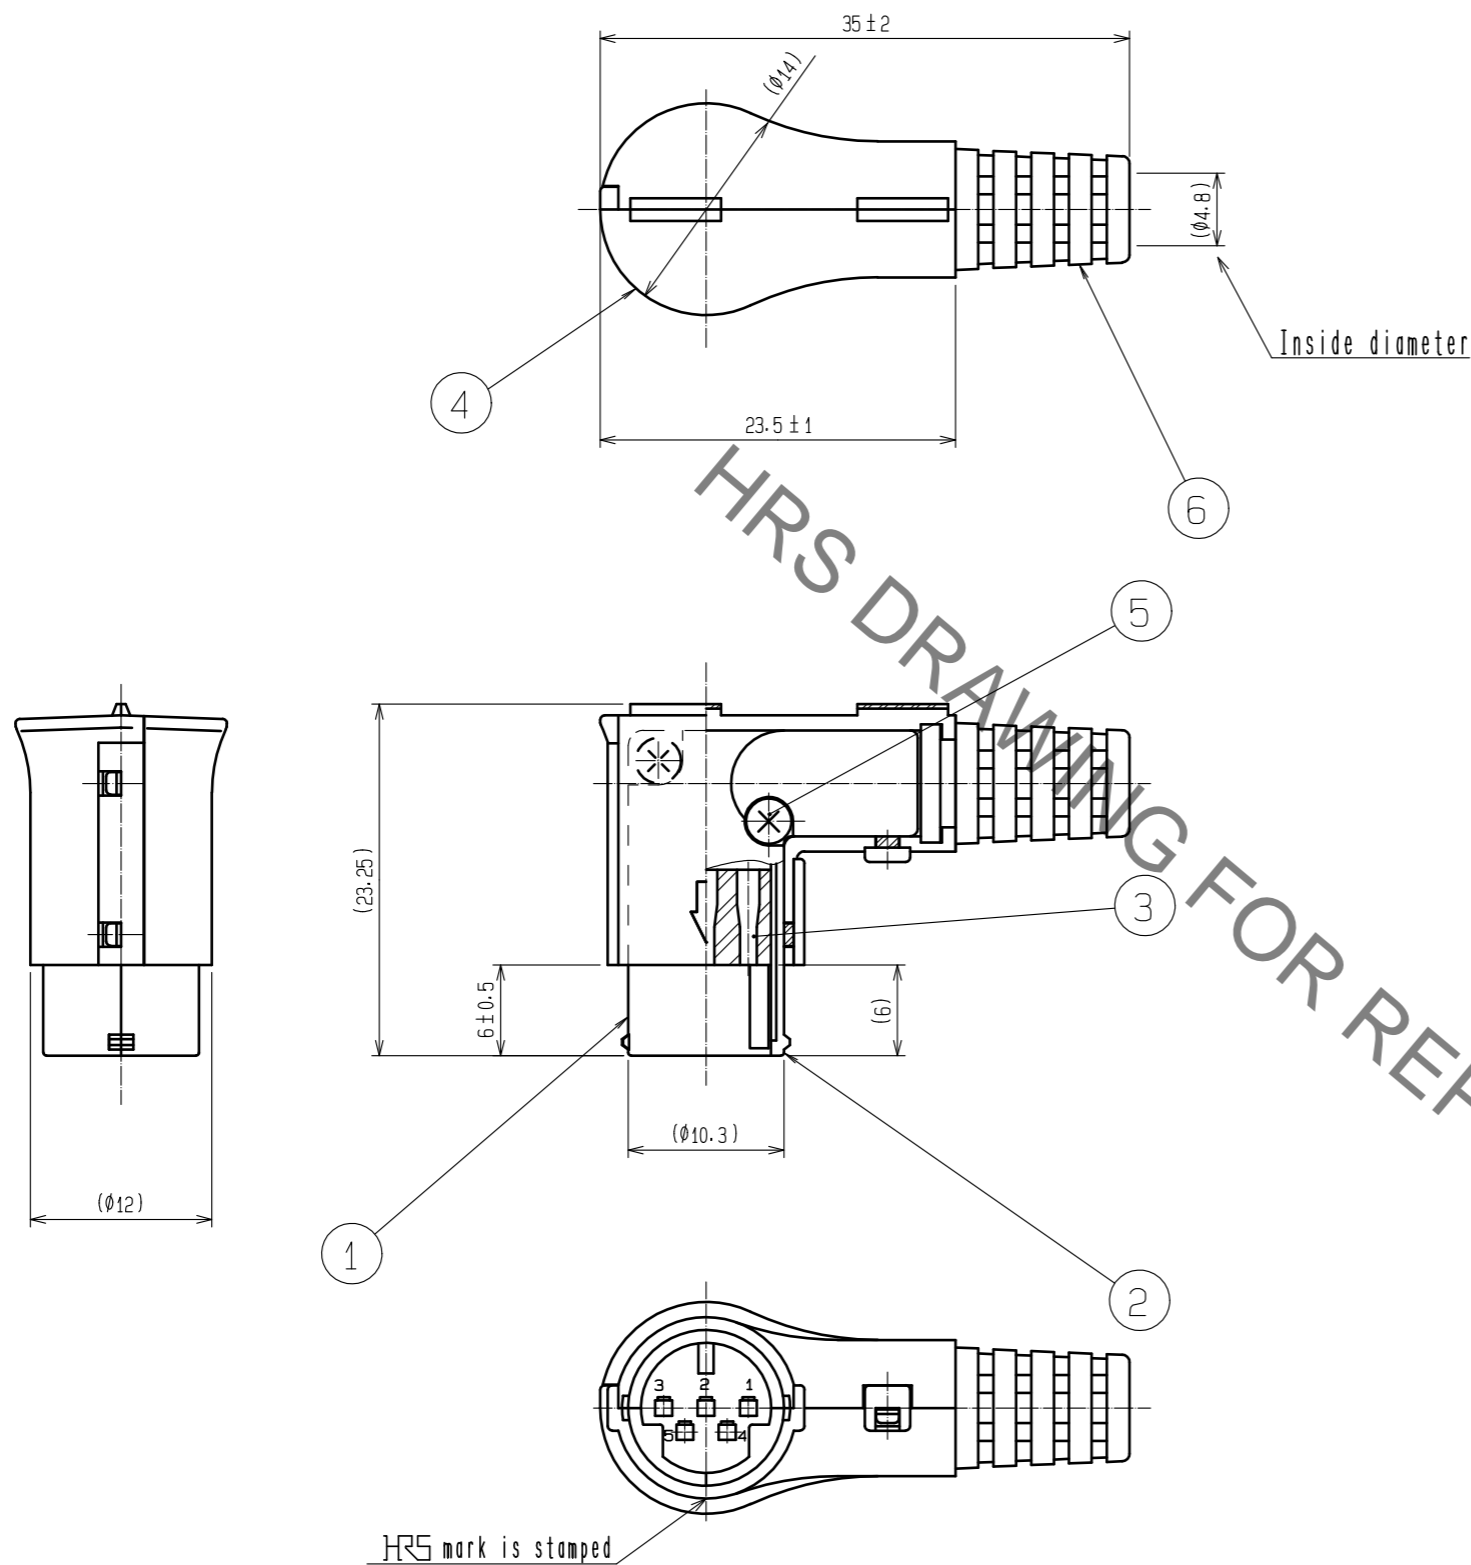

1 2 3 4 5 6 7 8

A
B
C
D
E
F

- Notes) 1. This product disassembled when delivered.
2. Applicable crimp contact : HR10-PC-113 (Applicable wire AWG#26 TO #30)
3. Applicable clamping jig : RP6-SC-TP.
4. The cable clamping power and the turning force, etc. are different according to the structure of the cable, and use it, please after it confirms it beforehand.

3	Polybutylene terephthalate	(Black) UL94V-0	6	Soft ployvinylchloride	(Black) UL94V-0
2	Zink alloy	Nickel plating	5	Steel	Nickel plating Tapping screw M2×4
1	Zink alloy	Nickel plating	4	Polypropylene	(Black) UL94V-0
NO.	MATERIAL	FINISH . REMARKS	NO.	MATERIAL	FINISH . REMARKS
UNITS mm		SCALE 2 : 1	COUNT 	DESCRIPTION OF REVISIONS	
APPROVED : E.J. KUNII 15.10.02			DESIGNED	DATE	
CHECKED : E.J. KUNII 15.10.02			DRAWING NO. EDC-044663-71-00		
DESIGNED : S.J. SHIMIZU 15.10.01			PART NO. HR212-10LP-5PC(71)		
DRAWN : S.J. SHIMIZU 15.10.01			CODE NO. CL112-4100-5-71		