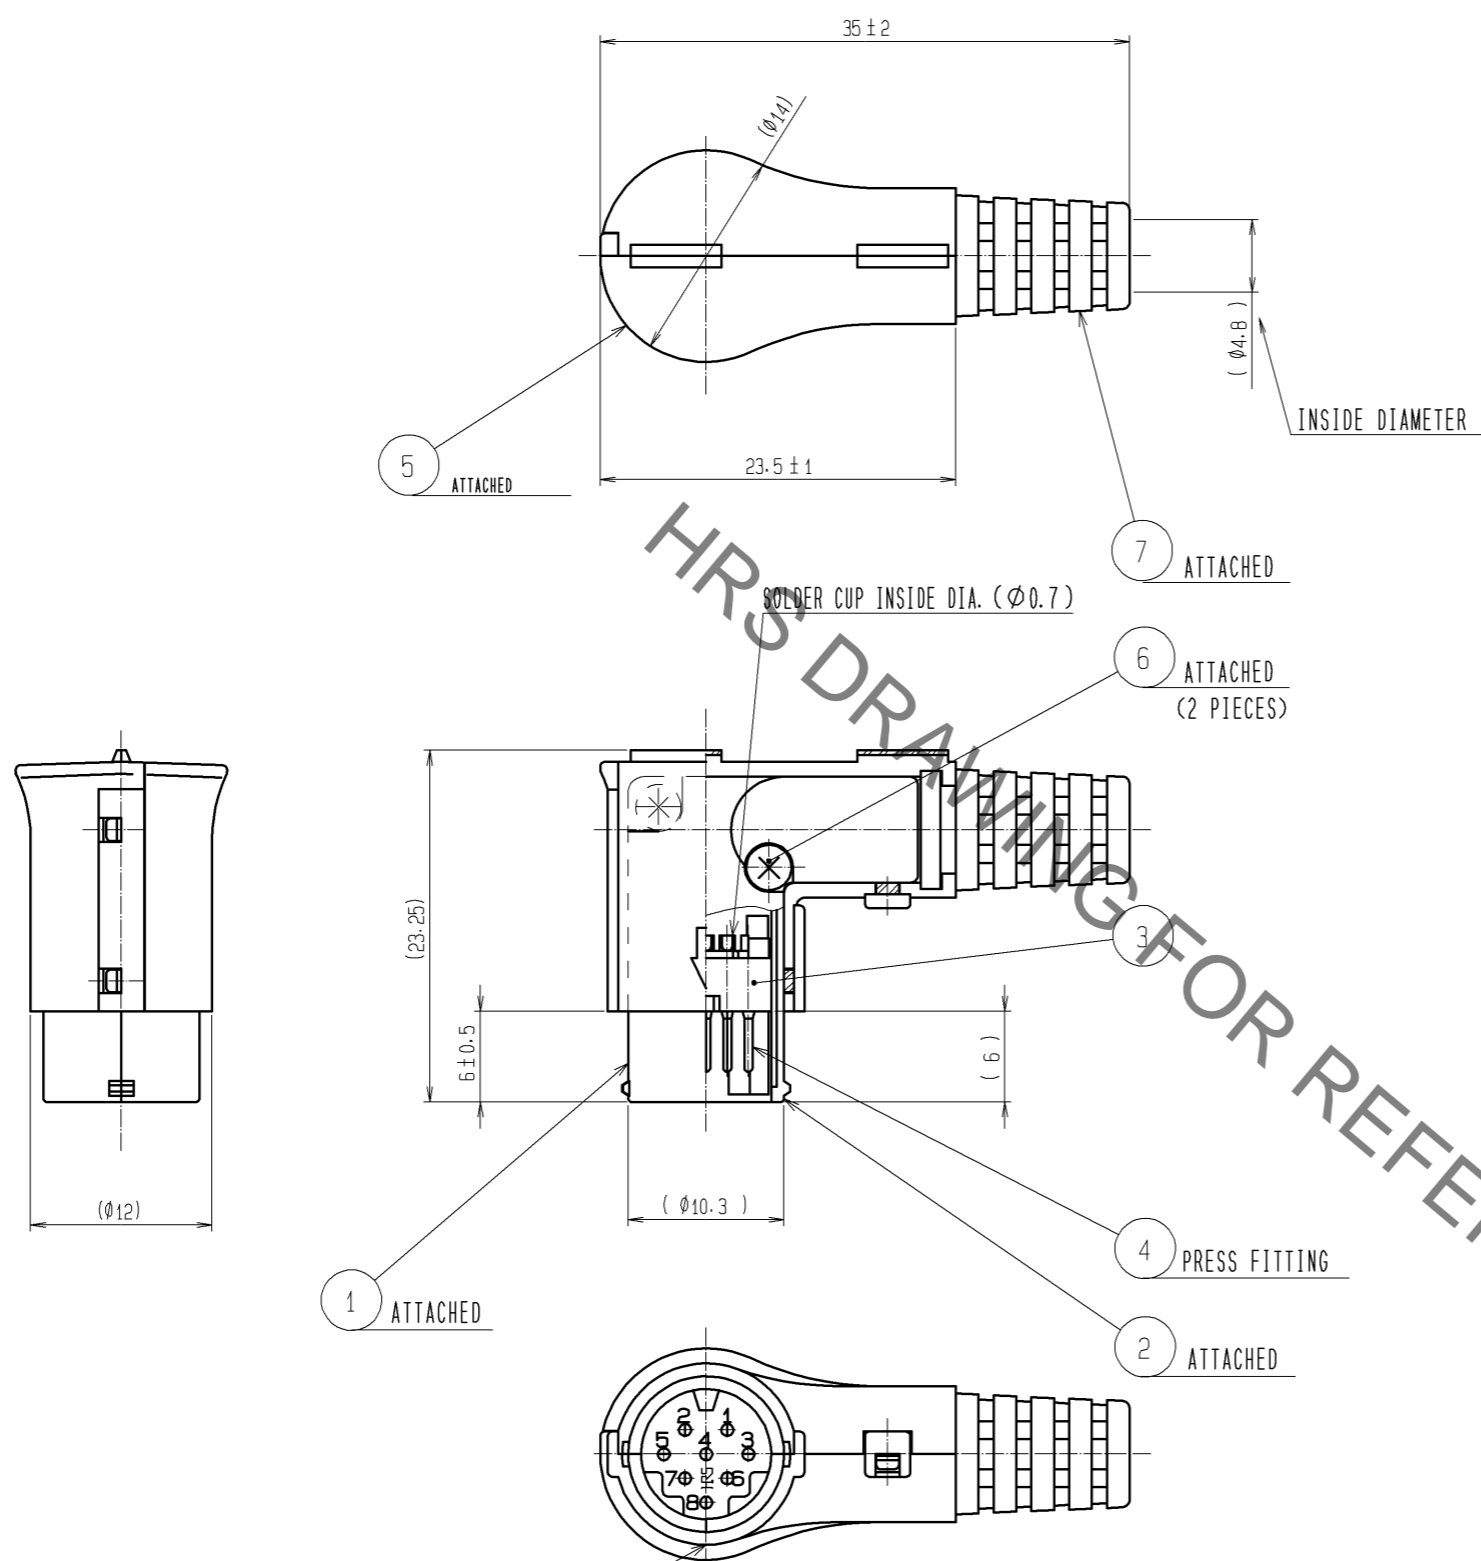

NOTES 1 THE CABLE PULL AND TWISTING STRENGTH AND OTHER CHARACTERISTICS MAY DIFFER, DEPENDING ON THE CABLE STRUCTURE. PLEASE CONFIRM BEFORE THE USE.  
 2 SURFACE PLATING : TIN-PLATING 1μm min. UNDER PLATING : NICKEL PLATING 1μm min.

NO.	MATERIAL	FINISH	REMARKS	NO.	MATERIAL	FINISH	REMARKS
4	COPPER ALLOY			7	POLYVINYLCHLORIDE	(BLACK)	UL94V-0
3	POLYBUTYLENE TEREPHTHALATE	(BLACK)	UL94V-0	6	STEEL	NICKEL PLATING	TAPPING SCREW M2X4
2	ZINC ALLOY	NICKEL PLATING		5	POLYPROPYLENE	(BLACK)	UL94V-0
1	ZINC ALLOY	NICKEL PLATING					

UNITS	SCALE	COUNT	DESCRIPTION OF REVISIONS	DESIGNED	CHECKED	DATE
mm	2 : 1	△				
APPROVED : EJ. KUNII			12.06.06	DRAWING NO. EDC3-043311-71		
CHECKED : EJ. KUNII			12.06.06	PART NO. HR212-10LP-8P(71)		
DESIGNED : HY. KISHI			12.06.06	CODE NO. CL112-4002-6-71		
DRAWN : HY. KISHI			12.06.06	△ 1/1		