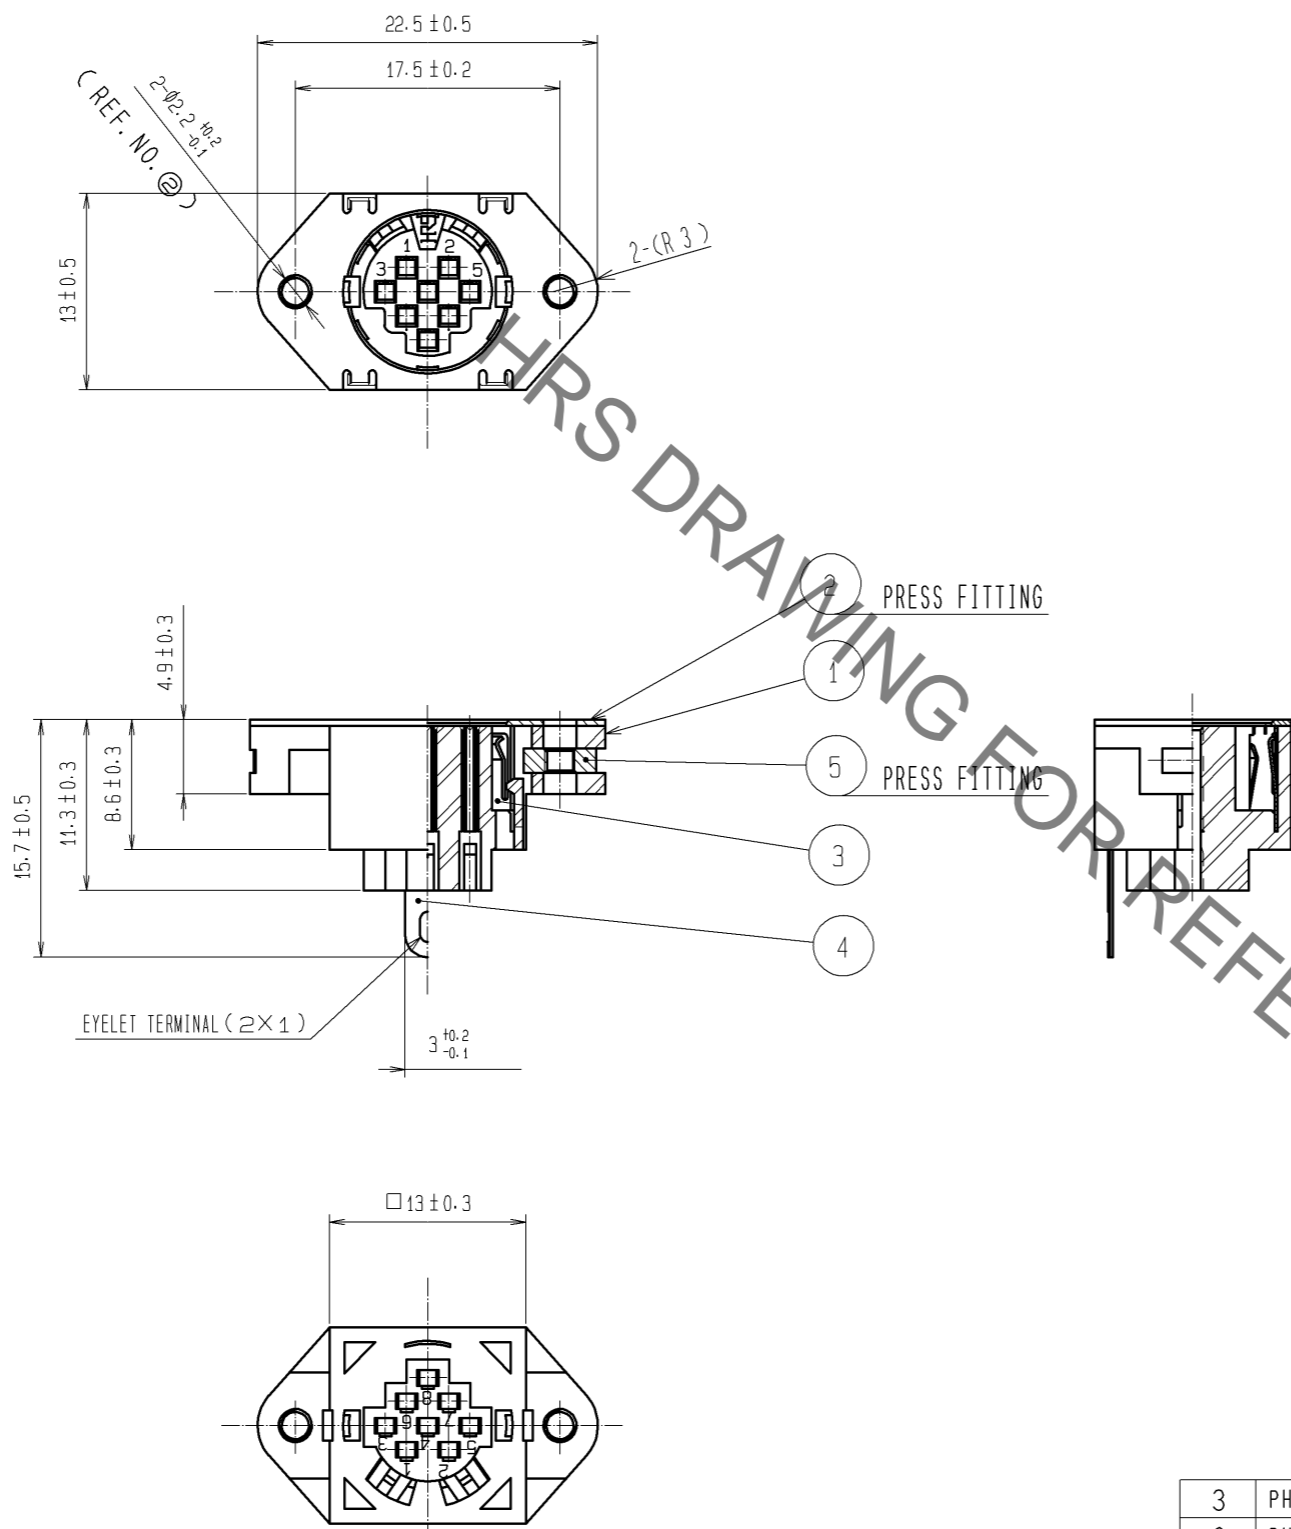

NOTES 1. APPLICABLE CRIMP CONTACT :HR12-SC-212
(APPLICABLE CABLE:26-30AWG.(JACKET DIAMETER φ1 MAX))
2. APPLICABLE CRIMP CONTACT EXTRACTION TOOL:HR12-SC-TP

NO.	MATERIAL	FINISH . REMARKS	NO.	MATERIAL	FINISH . REMARKS
3	PHOSPHOR BRONZE	TIN PLATING			
2	PHOSPHOR BRONZE	TIN PLATING	5	BRASS	NICKEL PLATING JISB1181 M2
1	PBT	(BLACK) UL94V-0	4	PHOSPHOR BRONZE	TIN PLATING

UNITS	SCALE	COUNT	DESCRIPTION OF REVISIONS	DESIGNED	CHECKED	DATE
mm	2 : 1	△				
APPROVED : EJ. KUNII			12.07.10	DRAWING NO. EDC3-028345-71		
CHECKED : EJ. KUNII			12.07.10	PART NO. HR212-10R-8SC(71)		
DESIGNED : HY. KISHI			12.07.10	CODE NO. CL112-2001-2-71		
DRAWN : HY. KISHI			12.07.10	△		