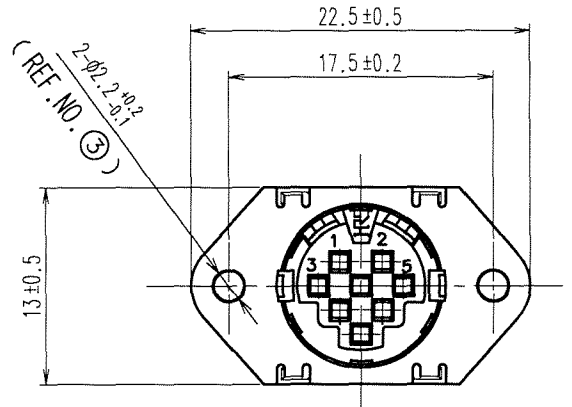

COUNT	DESCRIPTION OF REVISIONS	BY	CHKD	DATE	COUNT	DESCRIPTION OF REVISIONS	BY	CHKD	DATE
△				..	△				..
△				..	△				..
△				..	△				..

RECOMMENDED PC BOARD HOLE PATTERN  
SCALE 4/1

HRS DRAWING FOR REFERENCE

CODE NO. (OLD)	DRAWN	DESIGNED	CHECKED	APPROVED	RELEASED
CL	<i>M. Sato</i>	<i>D. Matsume</i>	<i>/</i>	<i>M. Sato</i>	
	06.07.11	06.07.11		06.07.11	

SCALE	DRAWING NO.	PART NO.
2 : 1	EDC3-028346-73	HR212-10R-8SD(73)
UNITS	CODE NO.	
mm	CL112-2002-5-73	