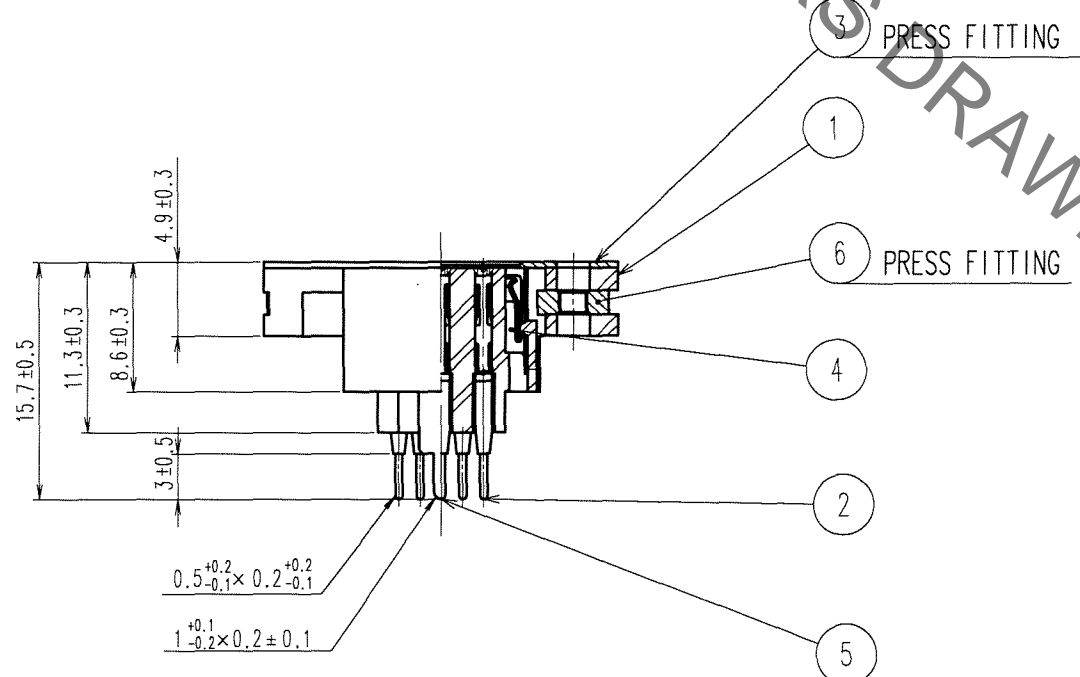

Sep.1.2021 Copyright 2021 HIROSE ELECTRIC CO., LTD. All Rights Reserved.
In case of consideration for using Automotive equipment / device which demand high reliability, kindly contact our sales window correspondents.

COUNT	DESCRIPTION OF REVISIONS	BY	CHKD	DATE	COUNT	DESCRIPTION OF REVISIONS	BY	CHKD	DATE
△				..	△				..
△				..	△				..
△				..	△				..

RECOMMENDED PC BOARD HOLE PATTERN
SCALE 4/1

HRS DRAWING FOR REFERENCE

3	BRASS	TIN PLATING	3	BRASS	NICKEL PLATING	JIS B 1181 M2×0.4
2	PHOSPHOR BRONZE	TIN PLATING 1μm min. NICKEL UNDER PLATING 1μm min.	2	PHOSPHOR BRONZE	TIN PLATING	
1	POLYBUTYLENE TEREPHTHALATE	(BLACK) UL94V-0	4	PHOSPHOR BRONZE	TIN PLATING	
NO.	MATERIAL	FINISH, REMARKS	NO.	MATERIAL	FINISH, REMARKS	

CODE NO. (OLD)	DRAWN	DESIGNED	CHECKED	APPROVED	RELEASED
CL	<i>M. Sato</i>	<i>D. Matsume</i>	<i>/</i>	<i>M. Sato</i>	
	06.07.11	06.07.11		06.07.11	

SCALE	DRAWING NO.	PART NO.
2 : 1	EDC3-028346-73	HR212-10R-8SD(73)
UNITS	CODE NO.	
mm	CL112-2002-5-73	

TO
R