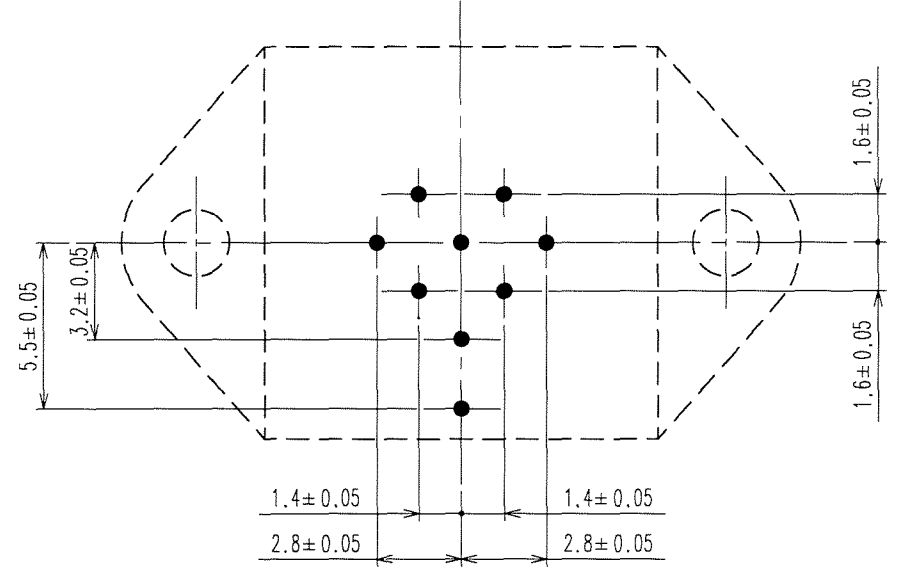

COUNT	DESCRIPTION OF REVISIONS	BY	CHKD	DATE	COUNT	DESCRIPTION OF REVISIONS	BY	CHKD	DATE
△				..	△				..
△				..	△				..
△				..	△				..

RECOMMENDED PC BOARD HOLE PATTERN  
SCALE 4/1

HRS DRAWING FOR REFERENCE