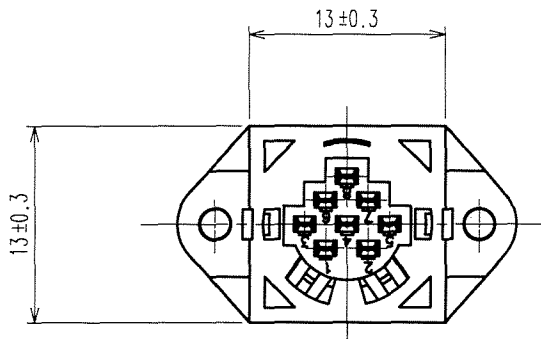

Sep.1.2021 Copyright 2021 HIROSE ELECTRIC CO., LTD. All Rights Reserved.
In case of consideration for using Automotive equipment / device which demand high reliability, kindly contact our sales window correspondents.

COUNT	DESCRIPTION OF REVISIONS	BY	CHKD	DATE	COUNT	DESCRIPTION OF REVISIONS	BY	CHKD	DATE
△				..	△				..
△				..	△				..
△				..	△				..

RECOMMENDED PC BOARD HOLE PATTERN
SCALE 4/1

HRS DRAWING FOR REFERENCE

3	BRASS	TIN PLATING	3	BRASS	NICKEL PLATING	JIS B 1181 M2×0.4
2	PHOSPHOR BRONZE	TIN PLATING 1μm min. NICKEL UNDER PLATING 1μm min.	2	PHOSPHOR BRONZE	TIN PLATING	
1	POLYBUTYLENE TEREPHTHALATE	(BLACK) UL94V-0	4	PHOSPHOR BRONZE	TIN PLATING	
NO.	MATERIAL	FINISH, REMARKS	NO.	MATERIAL	FINISH, REMARKS	

CODE NO. (OLD)	DRAWN	DESIGNED	CHECKED	APPROVED	RELEASED
CL	<i>M. Sato</i>	<i>D. Matsume</i>	<i>/</i>	<i>M. Sato</i>	
	06.07.11	06.07.11		06.07.11	

SCALE	DRAWING NO.	PART NO.
2 : 1	EDC3-028346-73	HR212-10R-8SD(73)
UNITS	CODE NO.	
mm	CL112-2002-5-73	

TO
R