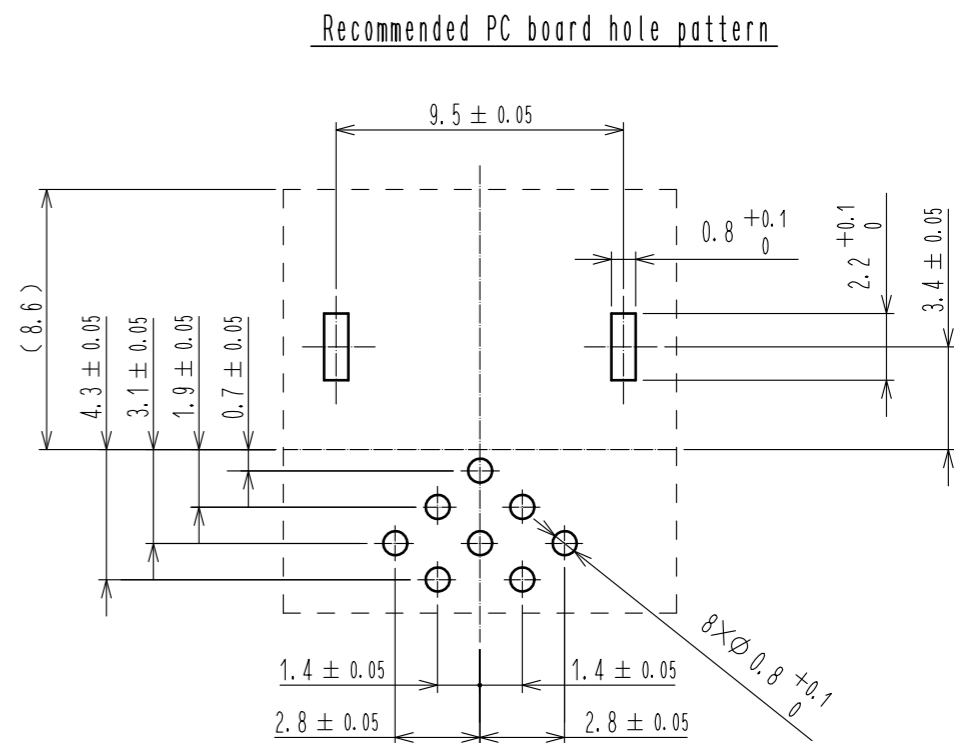

- 7
- 6 Press fitting
- 1
- 5 Press fitting
- 4 Press fitting
- 3 Press fitting
- 2 Press fitting
- 9 Press fitting

*) It shows the mounting face.

5	Phosphor bronze		9	Phosphor bronze	Tin plating			
4	Phosphor bronze	Contact area : Gold plating 0.2µm min Dip area : Gold flash	8	Polybutylene terephthalate	(Sand beige) UL94V-0			
3	Phosphor bronze	Under plating : Nickel plating 2µm min	7	Phosphor bronze	Tin plating			
2	Phosphor bronze		6	Phosphor bronze	Tin plating			
1	Polybutylene terephthalate	(Sand beige) UL94V-0						
NO.	MATERIAL	FINISH . REMARKS	NO.	MATERIAL	FINISH . REMARKS			
UNITS	mm	SCALE	4 : 1	COUNT	DESCRIPTION OF REVISIONS	DESIGNED	CHECKED	DATE
HIROSE ELECTRIC CO., LTD.		APPROVED	:EJ. KUNII	15.10.02	DRAWING NO.	EDC-028501-72-00		
		CHECKED	:EJ. KUNII	15.10.02	PART NO.	HR212-10RA-8SDL(72)		
		DESIGNED	:S.J. SHIMIZU	15.10.01	CODE NO.	CL112-2004-0-72		
		DRAWN	:S.J. SHIMIZU	15.10.01				