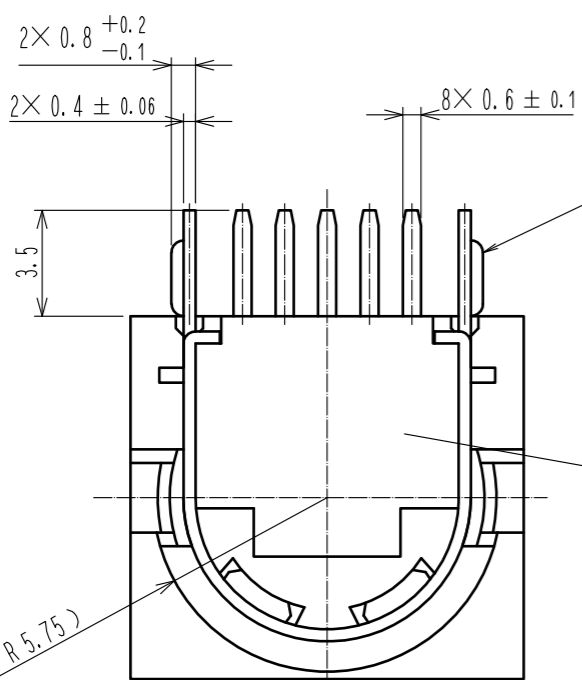

- 7
- 6 Press fitting
- 1
- 5 Press fitting
- 4 Press fitting
- 3 Press fitting
- 2 Press fitting
- 9 Press fitting

*) It shows the mounting face.

5	Phosphor bronze		9	Phosphor bronze	Tin plating			
4	Phosphor bronze	Contact area : Gold plating 0.2µm min Dip area : Gold flash	8	Polybutylene terephthalate	(Sand beige) UL94V-0			
3	Phosphor bronze	Under plating : Nickel plating 2µm min	7	Phosphor bronze	Tin plating			
2	Phosphor bronze		6	Phosphor bronze	Tin plating			
1	Polybutylene terephthalate	(Sand beige) UL94V-0						
NO.	MATERIAL	FINISH . REMARKS	NO.	MATERIAL	FINISH . REMARKS			
UNITS	mm	SCALE	4 : 1	COUNT	DESCRIPTION OF REVISIONS	DESIGNED	CHECKED	DATE
HIROSE ELECTRIC CO., LTD.		APPROVED	:EJ. KUNII	15.10.02	DRAWING NO.	EDC-028501-72-00		
		CHECKED	:EJ. KUNII	15.10.02	PART NO.	HR212-10RA-8SDL(72)		
		DESIGNED	:S.J. SHIMIZU	15.10.01	CODE NO.	CL112-2004-0-72		
		DRAWN	:S.J. SHIMIZU	15.10.01				