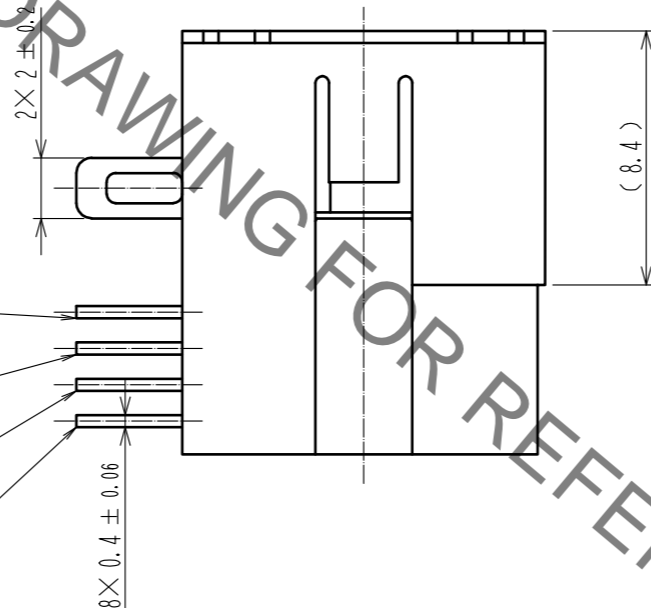

- 7
- 6 Press fitting
- 1
- 5 Press fitting
- 4 Press fitting
- 3 Press fitting
- 2 Press fitting
- 9 Press fitting

*) It shows the mounting face.

5	Phosphor bronze		9	Phosphor bronze	Tin plating			
4	Phosphor bronze	Contact area : Gold plating 0.2µm min Dip area : Gold flash	8	Polybutylene terephthalate	(Sand beige) UL94V-0			
3	Phosphor bronze	Under plating : Nickel plating 2µm min	7	Phosphor bronze	Tin plating			
2	Phosphor bronze		6	Phosphor bronze	Tin plating			
1	Polybutylene terephthalate	(Sand beige) UL94V-0						
NO.	MATERIAL	FINISH . REMARKS	NO.	MATERIAL	FINISH . REMARKS			
UNITS	mm	SCALE	4 : 1	COUNT	DESCRIPTION OF REVISIONS	DESIGNED	CHECKED	DATE
HIROSE ELECTRIC CO., LTD.		APPROVED	:EJ. KUNII	15.10.02	DRAWING NO.	EDC-028501-72-00		
		CHECKED	:EJ. KUNII	15.10.02	PART NO.	HR212-10RA-8SDL(72)		
		DESIGNED	:S.J. SHIMIZU	15.10.01	CODE NO.	CL112-2004-0-72		
		DRAWN	:S.J. SHIMIZU	15.10.01				