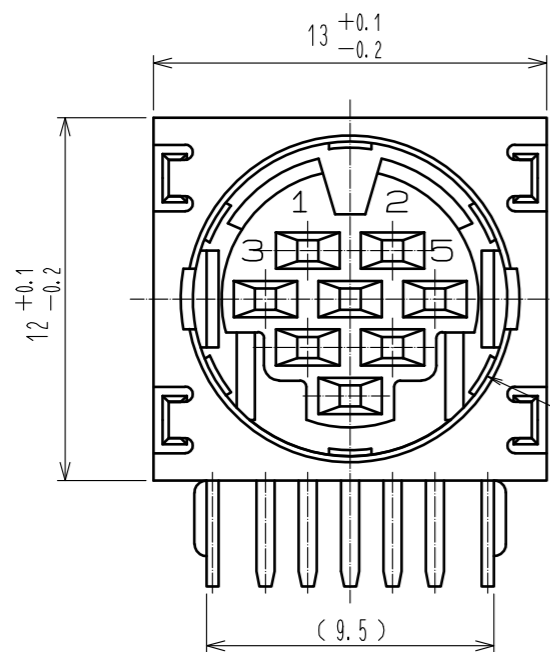

- 7
- 6 Press fitting
- 1
- 5 Press fitting
- 4 Press fitting
- 3 Press fitting
- 2 Press fitting
- 9 Press fitting

*) It shows the mounting face.

5	Phosphor bronze		9	Phosphor bronze	Tin plating			
4	Phosphor bronze	Contact area : Gold plating 0.2µm min Dip area : Gold flash	8	Polybutylene terephthalate	(Sand beige) UL94V-0			
3	Phosphor bronze	Under plating : Nickel plating 2µm min	7	Phosphor bronze	Tin plating			
2	Phosphor bronze		6	Phosphor bronze	Tin plating			
1	Polybutylene terephthalate	(Sand beige) UL94V-0						
NO.	MATERIAL	FINISH . REMARKS	NO.	MATERIAL	FINISH . REMARKS			
UNITS	mm	SCALE	4 : 1	COUNT	DESCRIPTION OF REVISIONS	DESIGNED	CHECKED	DATE
HIROSE ELECTRIC CO., LTD.		APPROVED	:EJ. KUNII	15.10.02	DRAWING NO.	EDC-028501-72-00		
		CHECKED	:EJ. KUNII	15.10.02	PART NO.	HR212-10RA-8SDL(72)		
		DESIGNED	:S.J. SHIMIZU	15.10.01	CODE NO.	CL112-2004-0-72		
		DRAWN	:S.J. SHIMIZU	15.10.01				