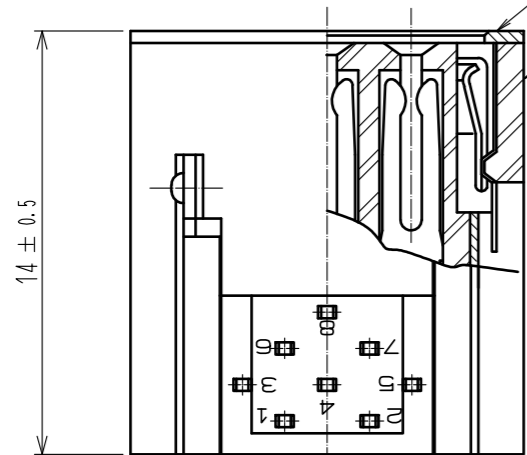

- 7
- 6 Press fitting
- 1
- 5 Press fitting
- 4 Press fitting
- 3 Press fitting
- 2 Press fitting
- 9 Press fitting

*) It shows the mounting face.

5	Phosphor bronze		9	Phosphor bronze	Tin plating			
4	Phosphor bronze	Contact area : Gold plating 0.2µm min Dip area : Gold flash	8	Polybutylene terephthalate	(Sand beige) UL94V-0			
3	Phosphor bronze	Under plating : Nickel plating 2µm min	7	Phosphor bronze	Tin plating			
2	Phosphor bronze		6	Phosphor bronze	Tin plating			
1	Polybutylene terephthalate	(Sand beige) UL94V-0						
NO.	MATERIAL	FINISH . REMARKS	NO.	MATERIAL	FINISH . REMARKS			
UNITS	mm	SCALE	4 : 1	COUNT	DESCRIPTION OF REVISIONS	DESIGNED	CHECKED	DATE
HIROSE ELECTRIC CO., LTD.		APPROVED	:EJ. KUNII	15.10.02	DRAWING NO.	EDC-028501-72-00		
		CHECKED	:EJ. KUNII	15.10.02	PART NO.	HR212-10RA-8SDL(72)		
		DESIGNED	:S.J. SHIMIZU	15.10.01	CODE NO.	CL112-2004-0-72		
		DRAWN	:S.J. SHIMIZU	15.10.01				