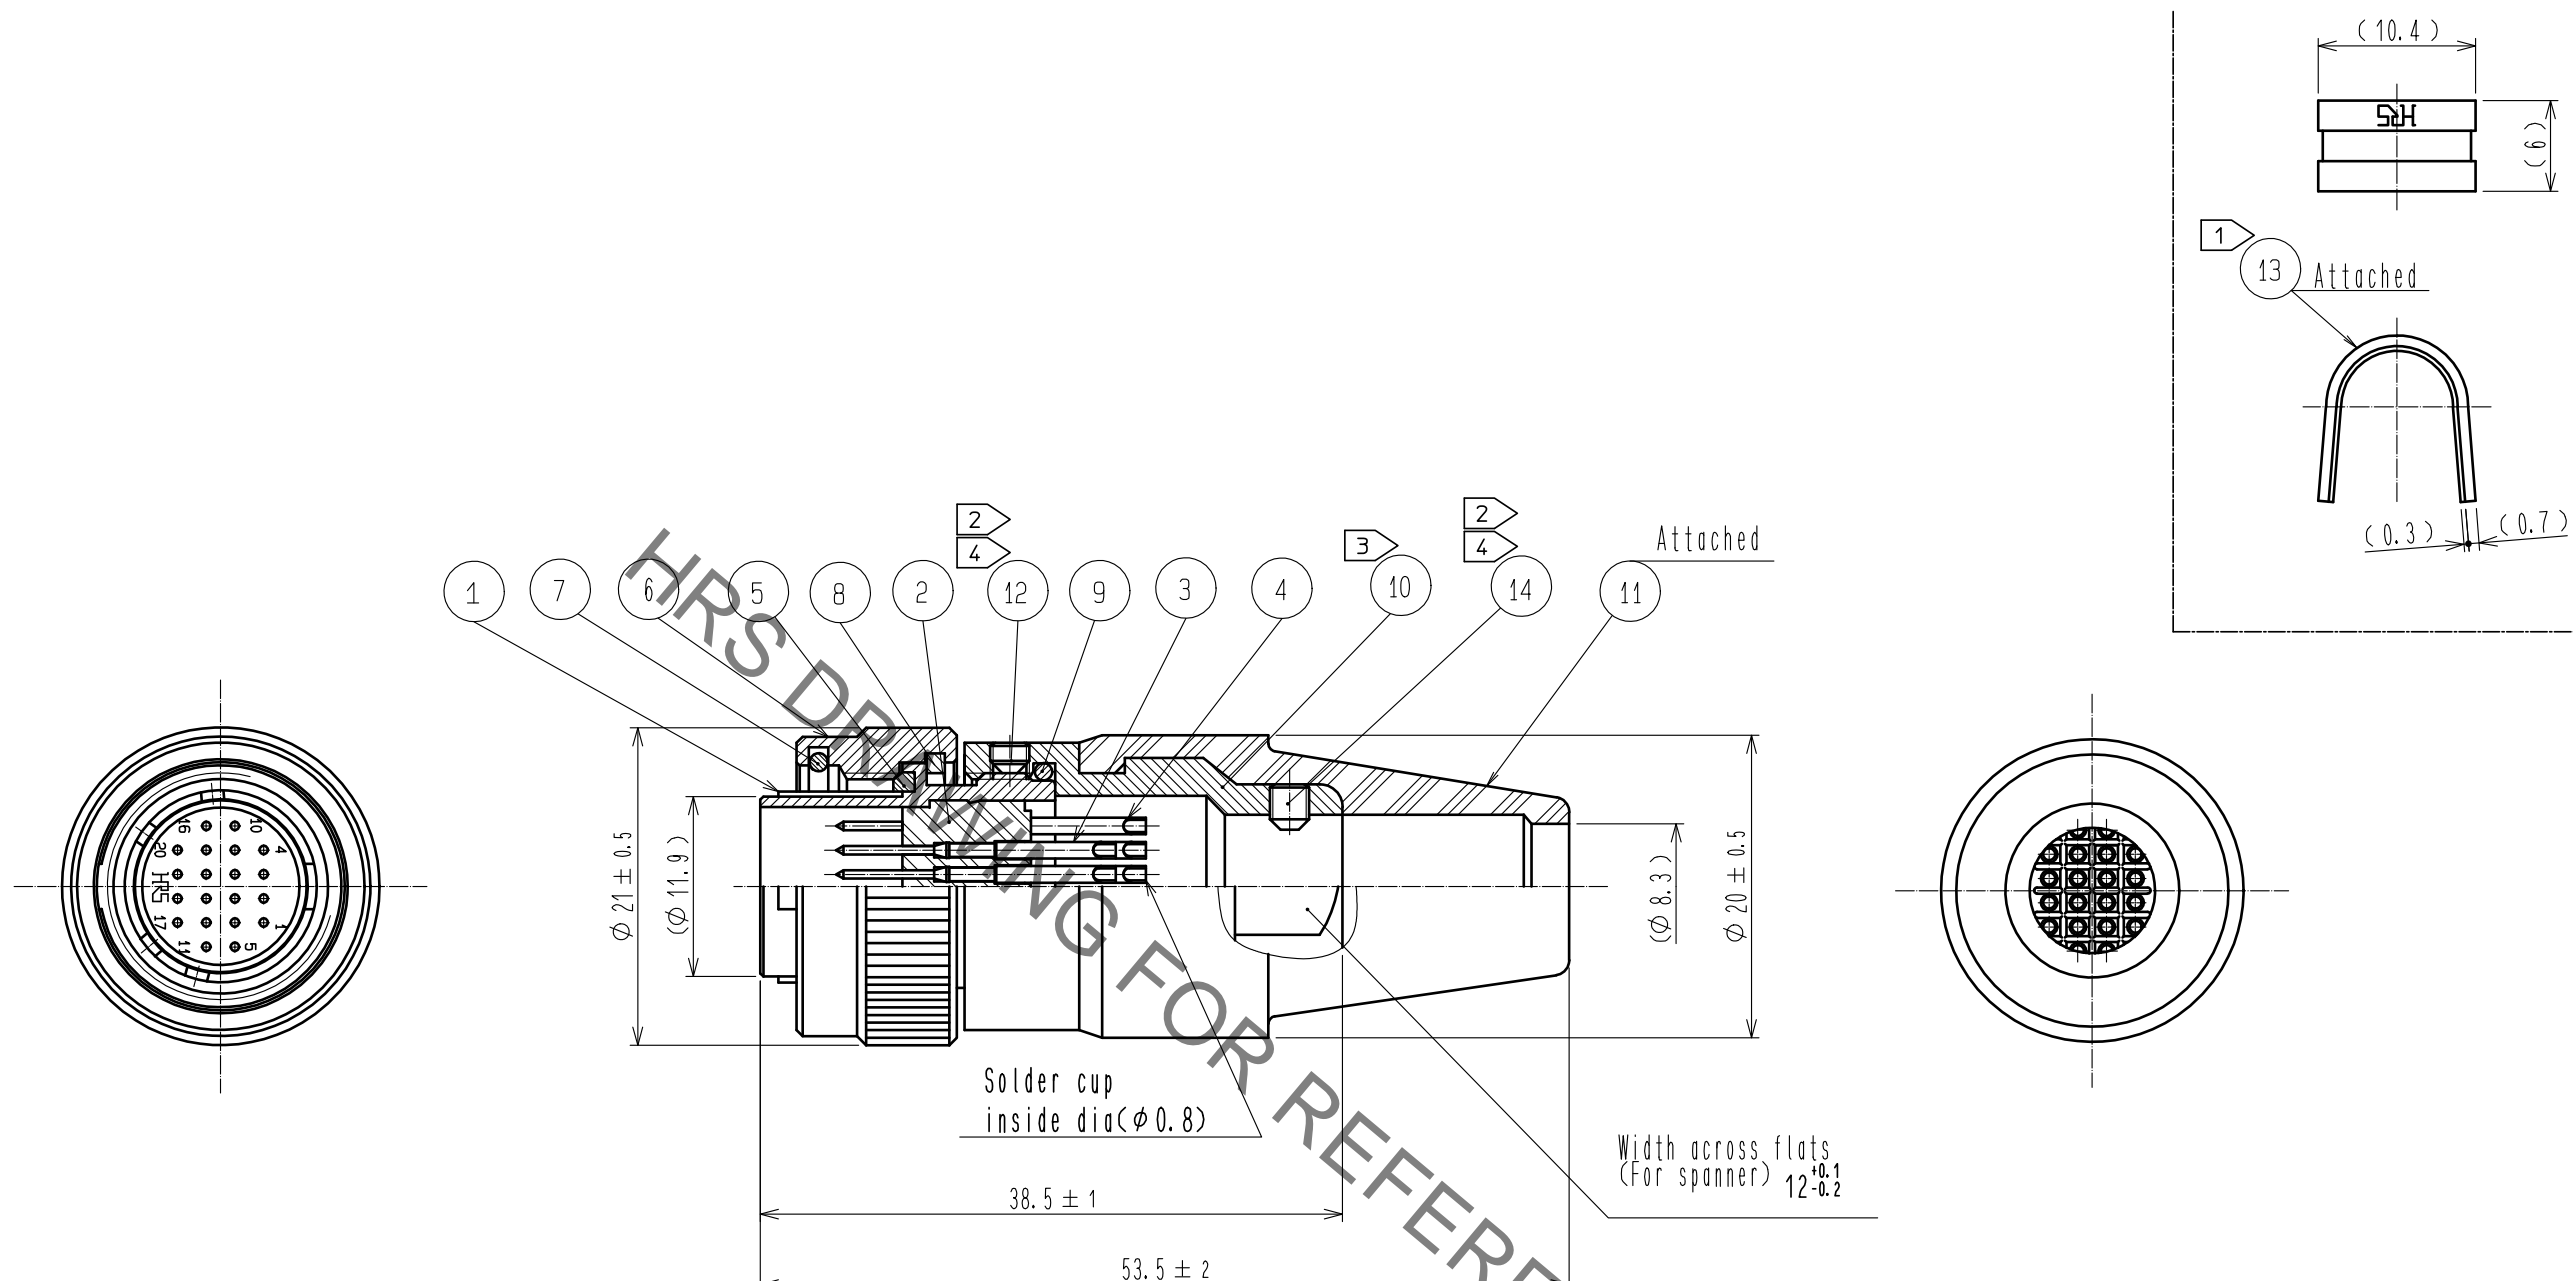

- Notes:
- ① Hand crimping tool ref.no. ⑬:HR10A-TC-04
  - ② Across flats of hexagon socket of ref.no. ⑫, ⑭:1.27.  
The recommended clamp torque of ref.no. ⑩:2N·m.
  - ③ Loctite 263, loctite or equivalent is recommended to prevent ref.no. ⑩ from loosening.
  - ④ The recommended clamp torque of ref.no. ⑫, ⑭:0.30 to 0.39N·m.
  - ⑤ Rotation example of ref.no. ① and ⑩ are shown.
  - ⑥ The cable pull and twisting strength and other characteristics may differ, depending on the cable structure, please confirm before the use.