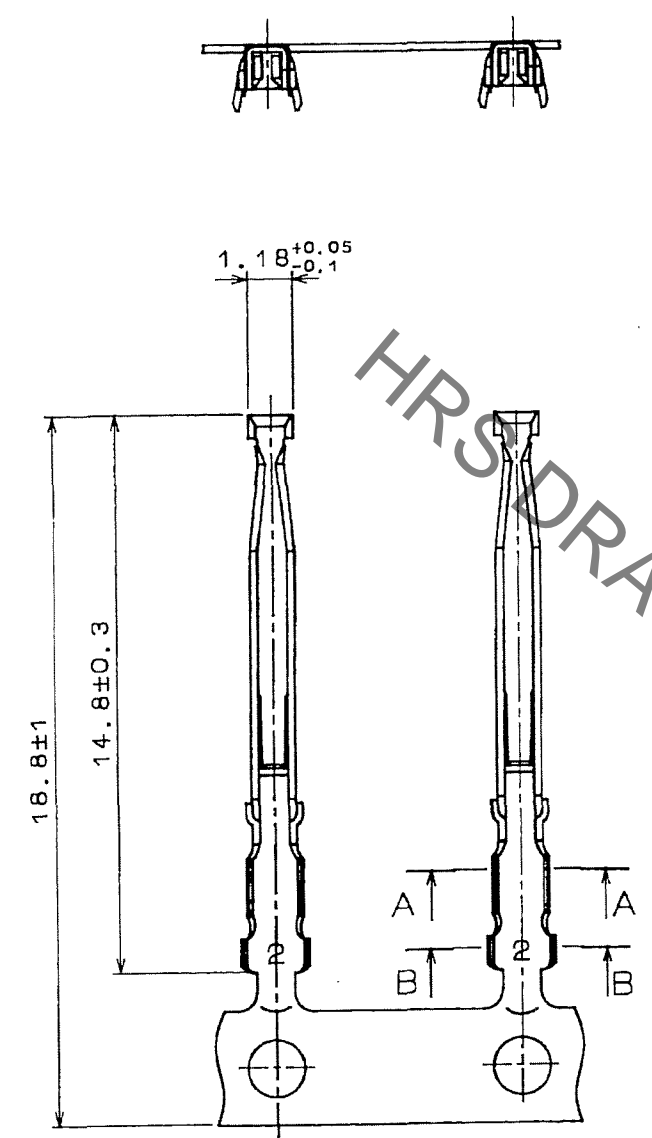

COUNT	DESCRIPTION OF REVISIONS	BY	CHKD	DATE	COUNT	DESCRIPTION OF REVISIONS	BY	CHKD	DATE
△					△				
△					△				
△					△				

NOTE 1 THIS PRODUCT IS APPLY TO THE WIRE 24 - 28 AWG. (JACKET DIAMETER : φ 1.1MAX)
2 PER REEL : 10000 CONTACTS.

1	PHOSPHOR BRONZE	SILVER PLATING 2μ m min.	2	CARTON	(REEL)
NO.	MATERIAL	FINISH, REMARKS	NO.	MATERIAL	FINISH, REMARKS
CODE NO. (OLD)	DRAWN		DESIGNED	CHECKED	APPROVED
CL?	J. Komatsu		J. Komatsu	E. Kurui	M. Sato
	'06.03.20		'06.03.20	'06.03.20	'06.03.20
SCALE	DRAWING NO.		PART NO.		
? : 1	EDC3-042801		HR22-SC-222		
UNITS	HRS HIROSE ELECTRIC CO., LTD		CODE NO.		1/1
mm			CL122-0008-8		