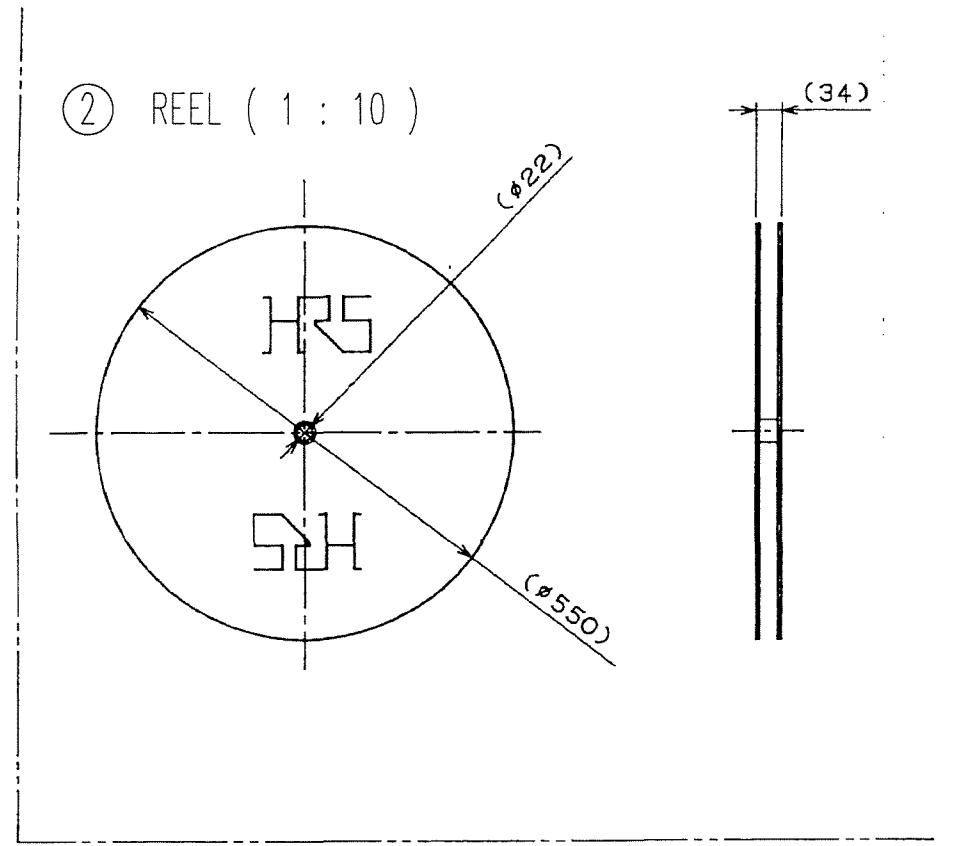

COUNT	DESCRIPTION OF REVISIONS	BY	CHKD	DATE	COUNT	DESCRIPTION OF REVISIONS	BY	CHKD	DATE
△					△				
△					△				
△					△				

NOTE 1 THIS PRODUCT IS APPLY TO THE WIRE 24 - 28 AWG. (JACKET DIAMETER : φ 1.1MAX)
2 PER REEL : 10000 CONTACTS.

1	PHOSPHOR BRONZE	SILVER PLATING 2μ m min.	2	CARTON	(REEL)
NO.	MATERIAL	FINISH, REMARKS	NO.	MATERIAL	FINISH, REMARKS
CODE NO. (OLD)	DRAWN		DESIGNED	CHECKED	APPROVED
CL?	J. Komatsu		J. Komatsu	E. Kurui	M. Sato
	'06.03.20		'06.03.20	'06.03.20	'06.03.20
SCALE	DRAWING NO.		PART NO.		
? : 1	EDC3-042801		HR22-SC-222		
UNITS	HRS HIROSE ELECTRIC CO., LTD		CODE NO.		1/1
mm			CL122-0008-8		