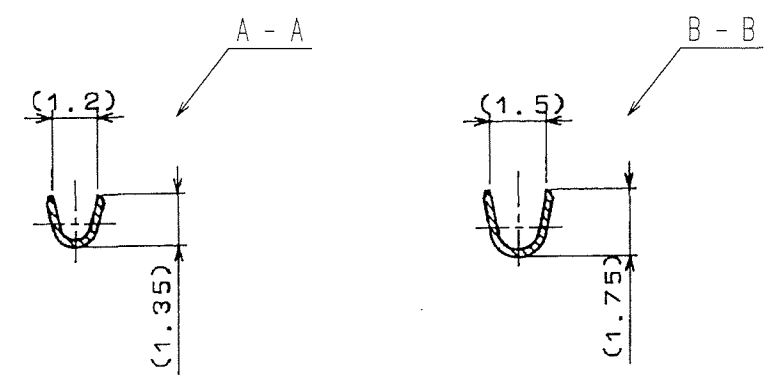

COUNT	DESCRIPTION OF REVISIONS	BY	CHKD	DATE	COUNT	DESCRIPTION OF REVISIONS	BY	CHKD	DATE
△					△				
△					△				
△					△				

NOTE 1 THIS PRODUCT IS APPLY TO THE WIRE 24 - 28 AWG. (JACKET DIAMETER : φ 1.1MAX)
2 PER REEL : 10000 CONTACTS.

1	PHOSPHOR BRONZE	SILVER PLATING 2μ m min.	2	CARTON	(REEL)
NO.	MATERIAL	FINISH, REMARKS	NO.	MATERIAL	FINISH, REMARKS
CODE NO. (OLD)	DRAWN		DESIGNED	CHECKED	APPROVED
CL?	J. Komatsu		J. Komatsu	E. Kurui	M. Sato
	'06.03.20		'06.03.20	'06.03.20	'06.03.20
SCALE	DRAWING NO.		PART NO.		
? : 1	EDC3-042801		HR22-SC-222		
UNITS	HRS HIROSE ELECTRIC CO., LTD		CODE NO.		1/1
mm			CL122-0008-8		