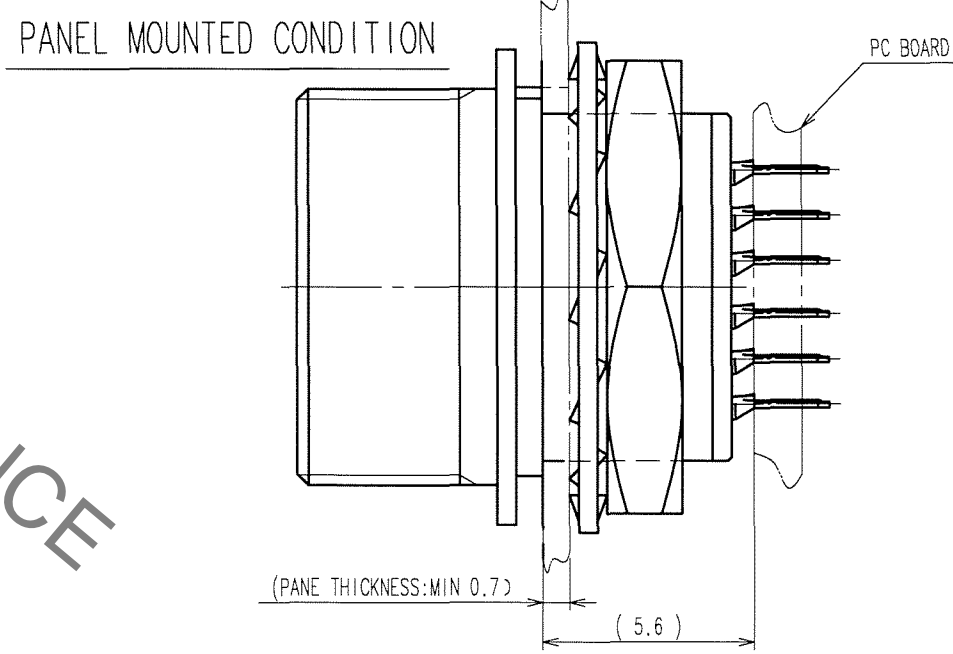

COUNT	DESCRIPTION OF REVISIONS	BY	CHKD	DATE	COUNT	DESCRIPTION OF REVISIONS	BY	CHKD	DATE
1	DIS-C-000585	T.K	E.K	07.07.27					

NOTES ① THE RECOMMENDED TIGHTENING TORQUE OF REF. No. ⑧ TO BE 1.5 N·m. COATING WITH LOCTITE 242 MANUFACTURED BY HENKEL JAPAN OR EQUIVALENT IS RECOMMENDED TO PREVENT LOOSENESS. CONTACT AREA : GOLD 0.2 μm min. DIP AREA: GOLD FLASH. UNDER PLATING: NICKEL 2 μm min.

CODE NO. (OLD)	DRAWN	DESIGNED	CHECKED	APPROVED	RELEASED
CL	M.SATO	H.KAWASHIMA	Y.YAMADA	E.KUNII	
	'07 06 05	'07 06 05	'07 06 20	'07 06 22	

SCALE 5 : 1	DRAWING NO. EDC3-048525-71	PART NO. HR25-9TR-20SA(71)
UNITS mm	CODE NO. CL125-0123-5-71	