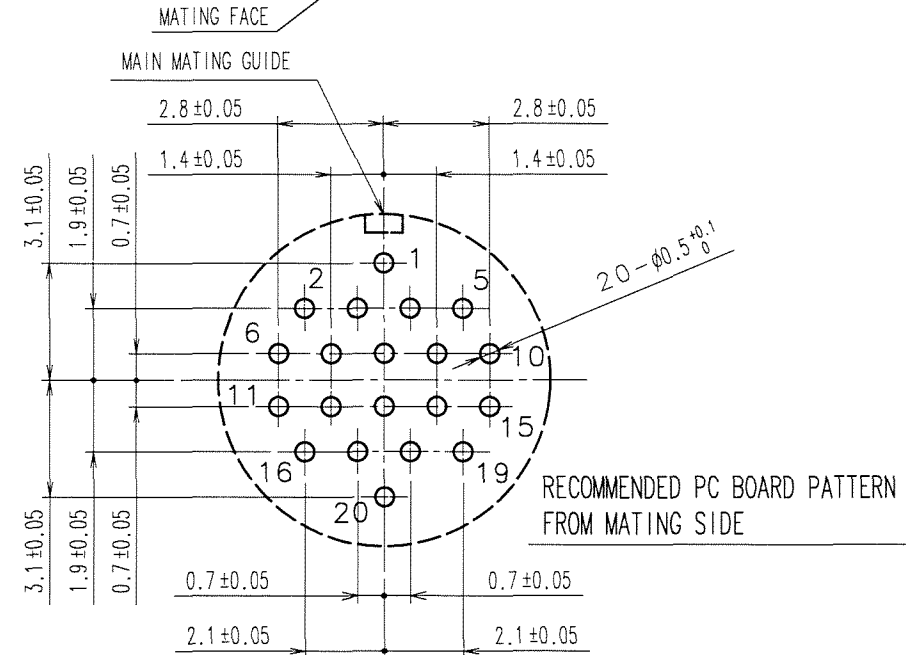

COUNT	DESCRIPTION OF REVISIONS	BY	CHKD	DATE	COUNT	DESCRIPTION OF REVISIONS	BY	CHKD	DATE
1	DIS-C-000585	T.K	E.K	07.07.27					

NOTES ① THE RECOMMENDED TIGHTENING TORQUE OF REF. No. ⑧ TO BE 1.5 N·m. COATING WITH LOCTITE 242 MANUFACTURED BY HENKEL JAPAN OR EQUIVALENT IS RECOMMENDED TO PREVENT LOOSENESS. CONTACT AREA : GOLD 0.2 μm min. DIP AREA: GOLD FLASH. UNDER PLATING: NICKEL 2 μm min.

CODE NO. (OLD)	DRAWN	DESIGNED	CHECKED	APPROVED	RELEASED
CL	M.SATO	H.KAWASHIMA	Y.YAMADA	E.KUNII	
	'07 06 05	'07 06 05	'07 06 20	'07 06 22	

SCALE 5 : 1	DRAWING NO. EDC3-048525-71	PART NO. HR25-9TR-20SA(71)
UNITS mm	CODE NO. CL125-0123-5-71	