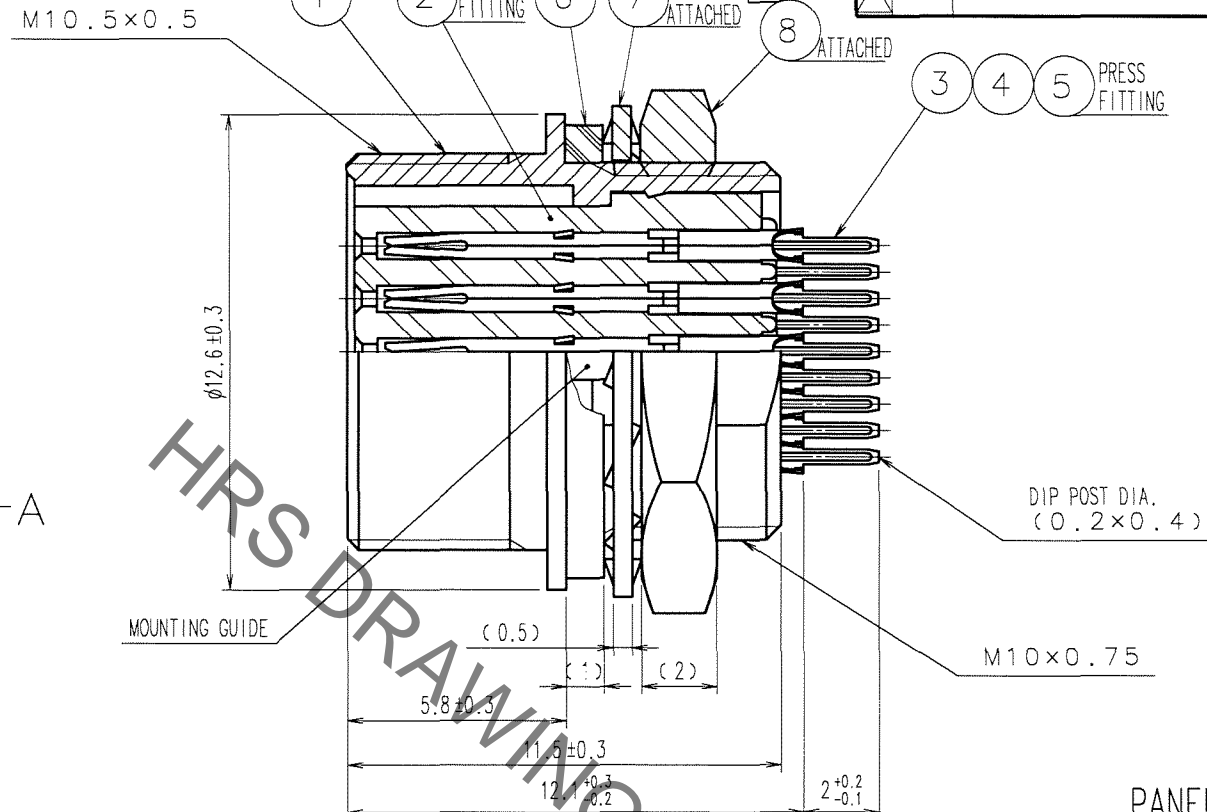

COUNT	DESCRIPTION OF REVISIONS	BY	CHKD	DATE	COUNT	DESCRIPTION OF REVISIONS	BY	CHKD	DATE
1	DIS-C-000585	T.K	E.K	07.07.27					

NOTES ① THE RECOMMENDED TIGHTENING TORQUE OF REF. No. ⑧ TO BE 1.5 N·m. COATING WITH LOCTITE 242 MANUFACTURED BY HENKEL JAPAN OR EQUIVALENT IS RECOMMENDED TO PREVENT LOOSENESS. CONTACT AREA : GOLD 0.2 μm min. DIP AREA: GOLD FLASH. UNDER PLATING: NICKEL 2 μm min.

CODE NO. (OLD)	DRAWN	DESIGNED	CHECKED	APPROVED	RELEASED
CL	M.SATO	H.KAWASHIMA	Y.YAMADA	E.KUNII	
	'07 06 05	'07 06 05	'07 06 20	'07 06 22	

SCALE 5 : 1	DRAWING NO. EDC3-048525-71	PART NO. HR25-9TR-20SA(71)
UNITS mm	CODE NO. CL125-0123-5-71	