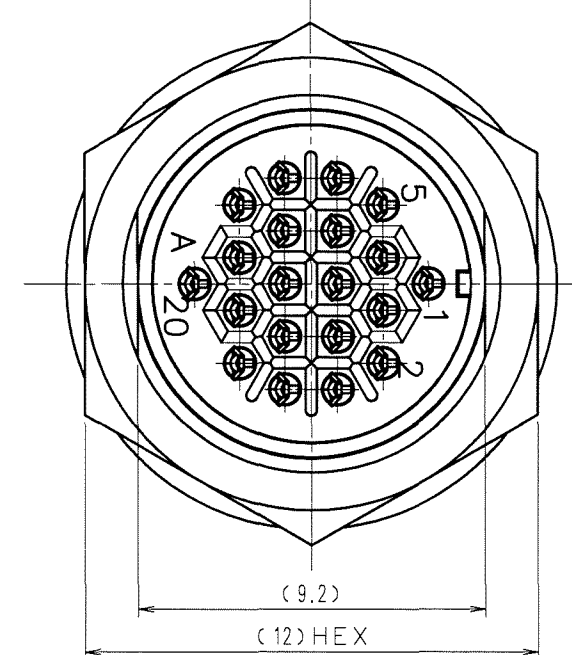

COUNT	DESCRIPTION OF REVISIONS	BY	CHKD	DATE	COUNT	DESCRIPTION OF REVISIONS	BY	CHKD	DATE
1	DIS-C-000585	T.K	E.K	07.07.27					

NOTES ① THE RECOMMENDED TIGHTENING TORQUE OF REF. No. ⑧ TO BE 1.5 N·m. COATING WITH LOCTITE 242 MANUFACTURED BY HENKEL JAPAN OR EQUIVALENT IS RECOMMENDED TO PREVENT LOOSENESS. CONTACT AREA : GOLD 0.2 μm min. DIP AREA: GOLD FLASH. UNDER PLATING: NICKEL 2 μm min.