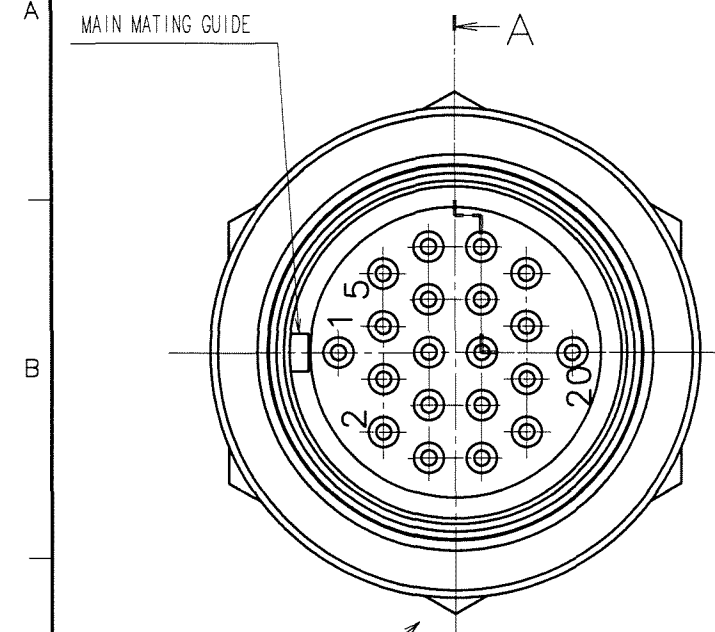

COUNT	DESCRIPTION OF REVISIONS	BY	CHKD	DATE	COUNT	DESCRIPTION OF REVISIONS	BY	CHKD	DATE
1	DIS-C-000585	T.K	E.K	07.07.27					

NOTES ① THE RECOMMENDED TIGHTENING TORQUE OF REF. No. ⑧ TO BE 1.5 N·m. COATING WITH LOCTITE 242 MANUFACTURED BY HENKEL JAPAN OR EQUIVALENT IS RECOMMENDED TO PREVENT LOOSENESS. CONTACT AREA : GOLD 0.2 μm min. DIP AREA: GOLD FLASH. UNDER PLATING: NICKEL 2 μm min.

CODE NO. (OLD)	DRAWN	DESIGNED	CHECKED	APPROVED	RELEASED
CL	M.SATO	H.KAWASHIMA	Y.YAMADA	E.KUNII	
	'07 06 05	'07 06 05	'07 06 20	'07 06 22	

SCALE 5 : 1	DRAWING NO. EDC3-048525-71	PART NO. HR25-9TR-20SA(71)
UNITS mm	CODE NO. CL125-0123-5-71	