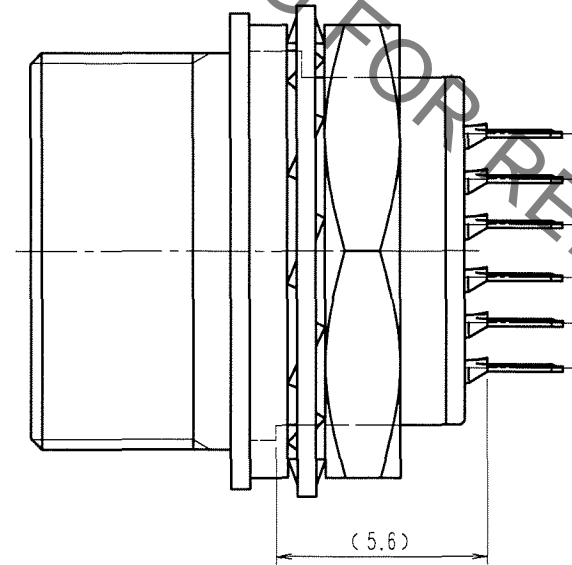

COUNT	DESCRIPTION OF REVISIONS	BY	CHKD	DATE	COUNT	DESCRIPTION OF REVISIONS	BY	CHKD	DATE
1	DIS-C-000585	T.K	E.K	07.07.27					

NOTES ① THE RECOMMENDED TIGHTENING TORQUE OF REF. No. ⑧ TO BE 1.5 N·m. COATING WITH LOCTITE 242 MANUFACTURED BY HENKEL JAPAN OR EQUIVALENT IS RECOMMENDED TO PREVENT LOOSENESS. CONTACT AREA : GOLD 0.2 μm min. DIP AREA: GOLD FLASH. UNDER PLATING: NICKEL 2 μm min.

CODE NO. (OLD)	DRAWN	DESIGNED	CHECKED	APPROVED	RELEASED
CL	M.SATO	H.KAWASHIMA	Y.YAMADA	E.KUNII	
	'07 06 05	'07 06 05	'07 06 20	'07 06 22	

SCALE 5 : 1	DRAWING NO. EDC3-048525-71	PART NO. HR25-9TR-20SA(71)
UNITS mm	CODE NO. CL125-0123-5-71	