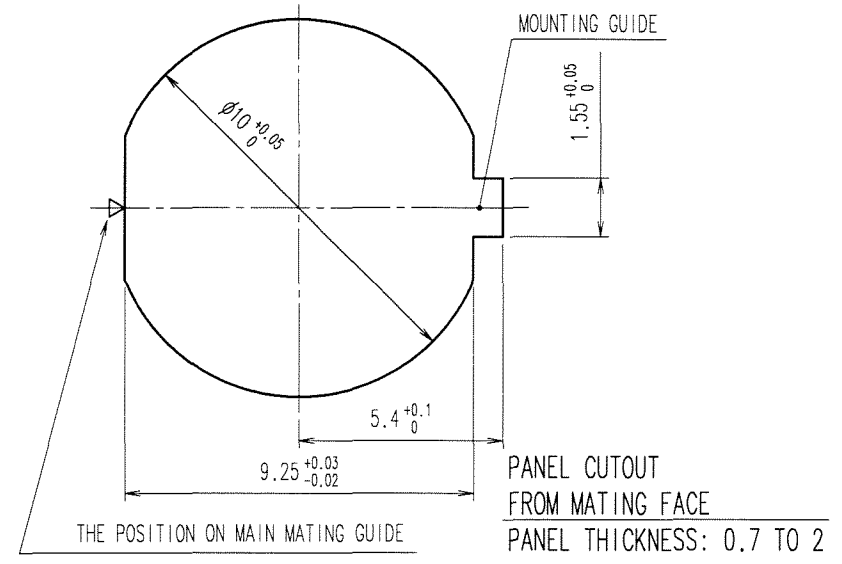

COUNT	DESCRIPTION OF REVISIONS	BY	CHKD	DATE	COUNT	DESCRIPTION OF REVISIONS	BY	CHKD	DATE
1	DIS-C-000585	T.K	E.K	07.07.27					

NOTES ① THE RECOMMENDED TIGHTENING TORQUE OF REF. No. ⑧ TO BE 1.5 N·m. COATING WITH LOCTITE 242 MANUFACTURED BY HENKEL JAPAN OR EQUIVALENT IS RECOMMENDED TO PREVENT LOOSENESS. CONTACT AREA : GOLD 0.2 μm min. DIP AREA: GOLD FLASH. UNDER PLATING: NICKEL 2 μm min.