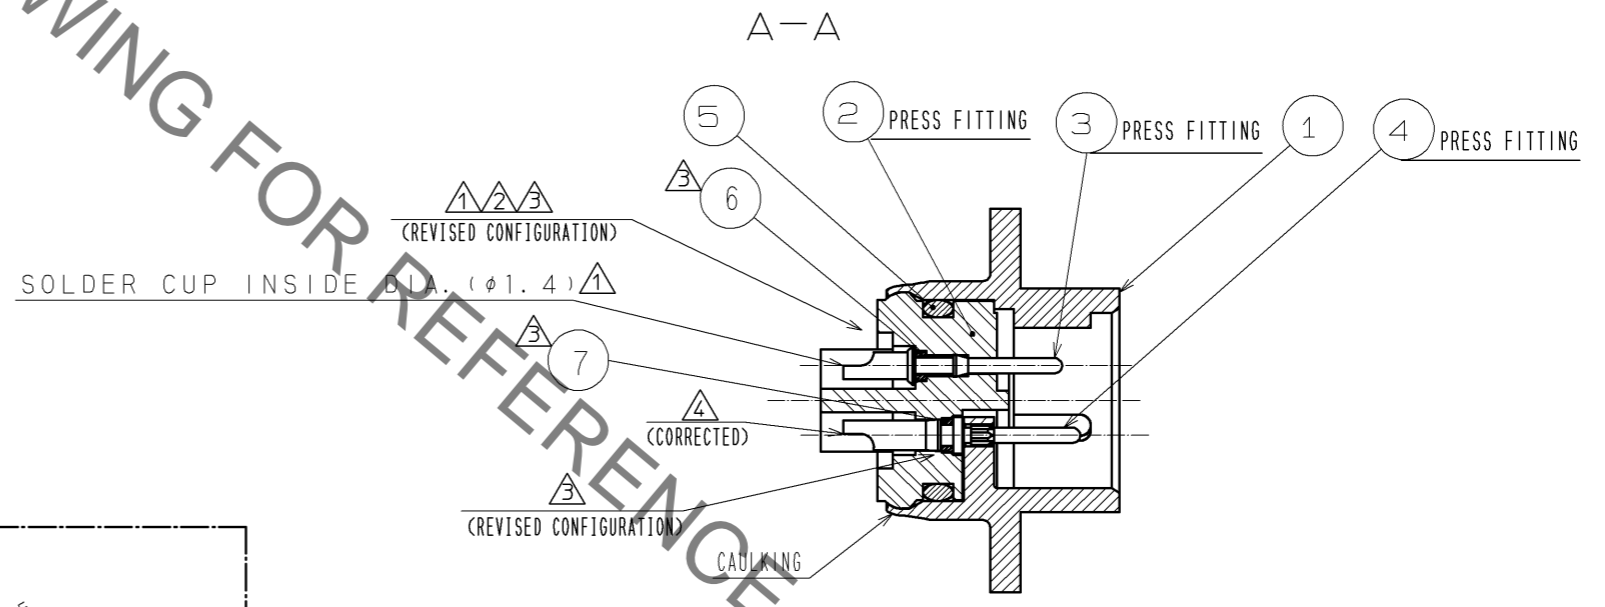

NOTES 1 CHECK THAT THE O-RING IS PROPERLY SET AT THE GROOVE OF THE DEVICE.
WHILE MOUNTING THE CONNECTOR, MAKE SURE THAT THE O-RING IS NOT CAUGHT.

PANEL CUTOUT AND O-RING (REFERENCE)

NO.	MATERIAL	FINISH	REMARKS	NO.	MATERIAL	FINISH	REMARKS
4	BRASS	SILVER PLATING 2μm MIN					
3	BRASS	SILVER PLATING 2μm MIN	△7		FLUORO RUBBER (BLACK)		
2	POLYPHENYLENE SULFIDE	(BLACK) UL94V-0	△6		FLUORO RUBBER (BLACK)		
1	ZINC ALLOY	BLACK CHROMATE TREATMENT (Cr3)		5	FLUORO RUBBER (BLACK)		