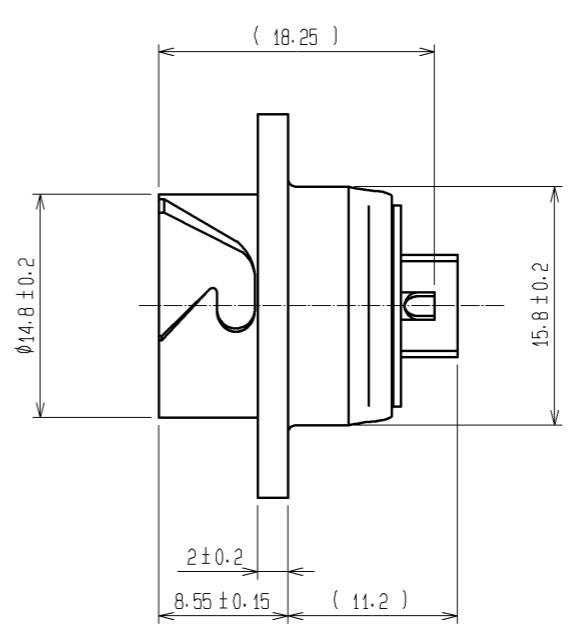

NOTES 1 CHECK THAT THE O-RING IS PROPERLY SET AT THE GROOVE OF THE DEVICE.
WHILE MOUNTING THE CONNECTOR, MAKE SURE THAT THE O-RING IS NOT CAUGHT.

PANEL CUTOUT AND O-RING (REFERENCE)

NO.	MATERIAL	FINISH	REMARKS	NO.	MATERIAL	FINISH	REMARKS
4	BRASS	SILVER PLATING 2μm MIN					
3	BRASS	SILVER PLATING 2μm MIN	△7		FLUORO RUBBER (BLACK)		
2	POLYPHENYLENE SULFIDE	(BLACK) UL94V-0	△6		FLUORO RUBBER (BLACK)		
1	ZINC ALLOY	BLACK CHROMATE TREATMENT (Cr3)		5	FLUORO RUBBER (BLACK)		

UNITS	SCALE	COUNT	DESCRIPTION OF REVISIONS	DESIGNED	CHECKED	DATE
mm	2:1	1	DIS-C-001248	HT. ZENBA	SI. MATSUZAKI	09.04.23

APPROVED	DATE	DRAWING NO.
MO. SATOH	07.10.17	EDC3-114851-00
CHECKED	DATE	PART NO.
EJ. KUNII	07.10.17	HR34B-12WRB-4P
DESIGNED	DATE	CODE NO.
DS. MATSUNE	07.10.16	CL134-0021-6-00
DRAWN	DATE	
HN. TANAKA	07.10.10	