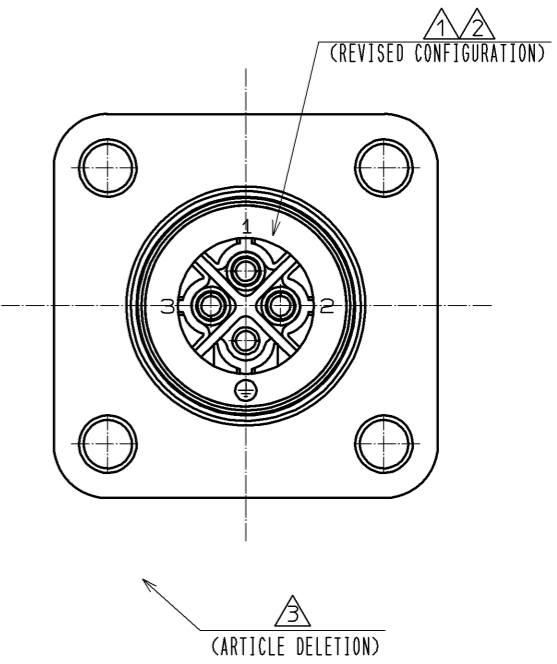

NOTES 1 CHECK THAT THE O-RING IS PROPERLY SET AT THE GROOVE OF THE DEVICE.
WHILE MOUNTING THE CONNECTOR, MAKE SURE THAT THE O-RING IS NOT CAUGHT.

PANEL CUTOUT AND O-RING (REFERENCE)

NO.	MATERIAL	FINISH	REMARKS	NO.	MATERIAL	FINISH	REMARKS
4	BRASS	SILVER PLATING 2μm MIN					
3	BRASS	SILVER PLATING 2μm MIN	△7		FLUORO RUBBER (BLACK)		
2	POLYPHENYLENE SULFIDE	(BLACK) UL94V-0	△6		FLUORO RUBBER (BLACK)		
1	ZINC ALLOY	BLACK CHROMATE TREATMENT (Cr3)		5	FLUORO RUBBER (BLACK)		

UNITS	SCALE	COUNT	DESCRIPTION OF REVISIONS	DESIGNED	CHECKED	DATE
mm	2:1	1	DIS-C-001248	HT. ZENBA	SI. MATSUZAKI	09.04.23

APPROVED	DATE	DRAWING NO.
MO. SATOH	07.10.17	EDC3-114851-00
CHECKED	DATE	PART NO.
EJ. KUNII	07.10.17	HR34B-12WRB-4P
DESIGNED	DATE	CODE NO.
DS. MATSUNE	07.10.16	CL134-0021-6-00
DRAWN	DATE	
HN. TANAKA	07.10.10	