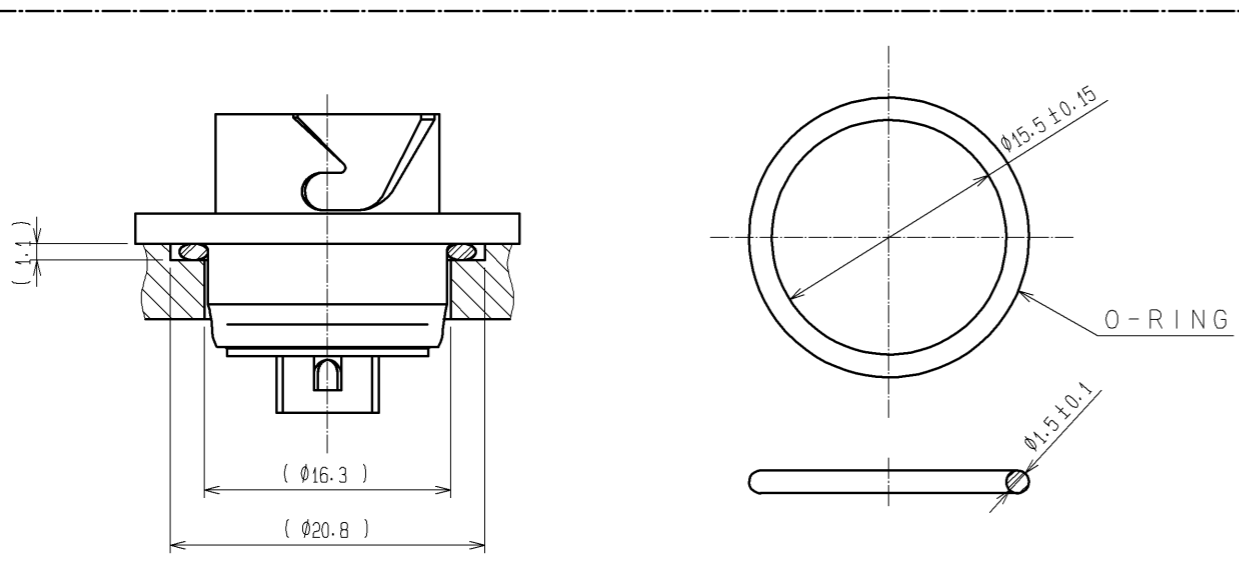

NOTES 1 CHECK THAT THE O-RING IS PROPERLY SET AT THE GROOVE OF THE DEVICE.
WHILE MOUNTING THE CONNECTOR, MAKE SURE THAT THE O-RING IS NOT CAUGHT.

PANEL CUTOUT AND O-RING (REFERENCE)

NO.	MATERIAL	FINISH	REMARKS	NO.	MATERIAL	FINISH	REMARKS
4	BRASS	SILVER PLATING 2μm MIN					
3	BRASS	SILVER PLATING 2μm MIN	△7		FLUORO RUBBER (BLACK)		
2	POLYPHENYLENE SULFIDE	(BLACK) UL94V-0	△6		FLUORO RUBBER (BLACK)		
1	ZINC ALLOY	BLACK CHROMATE TREATMENT (Cr3)		5	FLUORO RUBBER (BLACK)		

UNITS	SCALE	COUNT	DESCRIPTION OF REVISIONS	DESIGNED	CHECKED	DATE
mm	2:1	1	DIS-C-001248	HT. ZENBA	SI. MATSUZAKI	09.04.23

APPROVED	DATE	DRAWING NO.
MO. SATOH	07.10.17	EDC3-114851-00
CHECKED	DATE	PART NO.
EJ. KUNII	07.10.17	HR34B-12WRB-4P
DESIGNED	DATE	CODE NO.
DS. MATSUNE	07.10.16	CL134-0021-6-00
DRAWN	DATE	
HN. TANAKA	07.10.10	