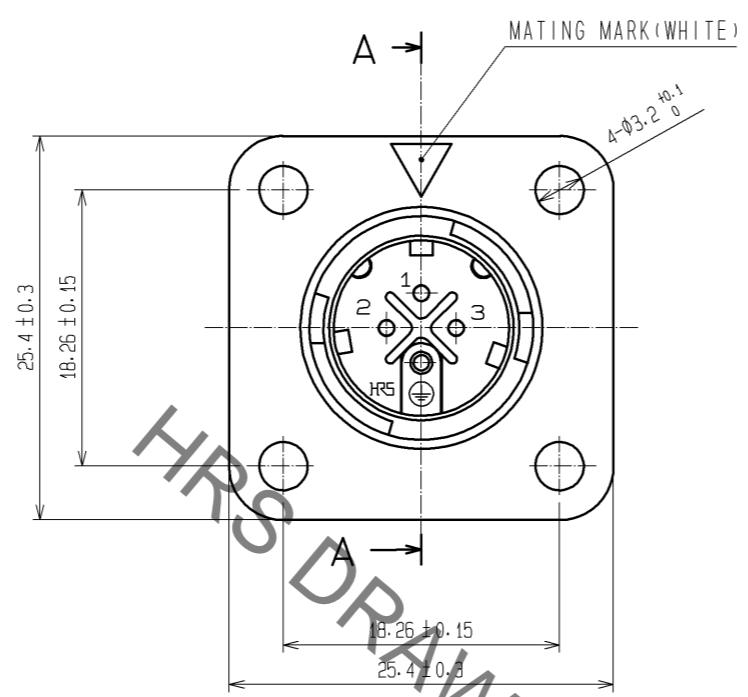

NOTES 1 CHECK THAT THE O-RING IS PROPERLY SET AT THE GROOVE OF THE DEVICE.
WHILE MOUNTING THE CONNECTOR, MAKE SURE THAT THE O-RING IS NOT CAUGHT.

PANEL CUTOUT AND O-RING (REFERENCE)

NO.	MATERIAL	FINISH	REMARKS	NO.	MATERIAL	FINISH	REMARKS
4	BRASS	SILVER PLATING 2μm MIN					
3	BRASS	SILVER PLATING 2μm MIN	△7		FLUORO RUBBER (BLACK)		
2	POLYPHENYLENE SULFIDE	(BLACK) UL94V-0	△6		FLUORO RUBBER (BLACK)		
1	ZINC ALLOY	BLACK CHROMATE TREATMENT (Cr3)		5	FLUORO RUBBER (BLACK)		

UNITS	SCALE	COUNT	DESCRIPTION OF REVISIONS	DESIGNED	CHECKED	DATE
mm	2:1	1	DIS-C-001248	HT. ZENBA	SI. MATSUZAKI	09.04.23

APPROVED	DATE	DRAWING NO.
MO. SATOH	07.10.17	EDC3-114851-00
CHECKED	DATE	PART NO.
EJ. KUNII	07.10.17	HR34B-12WRB-4P
DESIGNED	DATE	CODE NO.
DS. MATSUNE	07.10.16	CL134-0021-6-00
DRAWN	DATE	
HN. TANAKA	07.10.10	