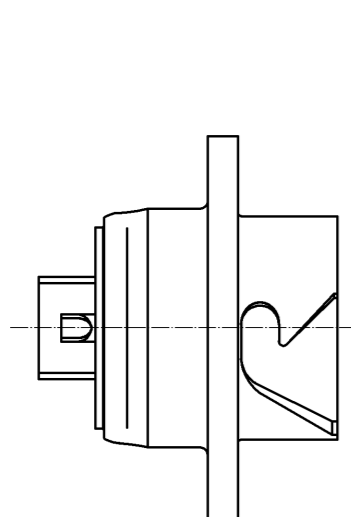

NOTES 1 CHECK THAT THE O-RING IS PROPERLY SET AT THE GROOVE OF THE DEVICE.
WHILE MOUNTING THE CONNECTOR, MAKE SURE THAT THE O-RING IS NOT CAUGHT.

PANEL CUTOUT AND O-RING (REFERENCE)

NO.	MATERIAL	FINISH	REMARKS	NO.	MATERIAL	FINISH	REMARKS
4	BRASS	SILVER PLATING 2μm MIN					
3	BRASS	SILVER PLATING 2μm MIN	△7		FLUORO RUBBER (BLACK)		
2	POLYPHENYLENE SULFIDE	(BLACK) UL94V-0	△6		FLUORO RUBBER (BLACK)		
1	ZINC ALLOY	BLACK CHROMATE TREATMENT (Cr3)		5	FLUORO RUBBER (BLACK)		

UNITS	SCALE	COUNT	DESCRIPTION OF REVISIONS	DESIGNED	CHECKED	DATE
mm	2:1	1	DIS-C-001248	HT. ZENBA	SI. MATSUZAKI	09.04.23

APPROVED	DATE	DRAWING NO.
MO. SATOH	07.10.17	EDC3-114851-00
CHECKED	DATE	PART NO.
EJ. KUNII	07.10.17	HR34B-12WRB-4P
DESIGNED	DATE	CODE NO.
DS. MATSUNE	07.10.16	CL134-0021-6-00
DRAWN	DATE	
HN. TANAKA	07.10.10	