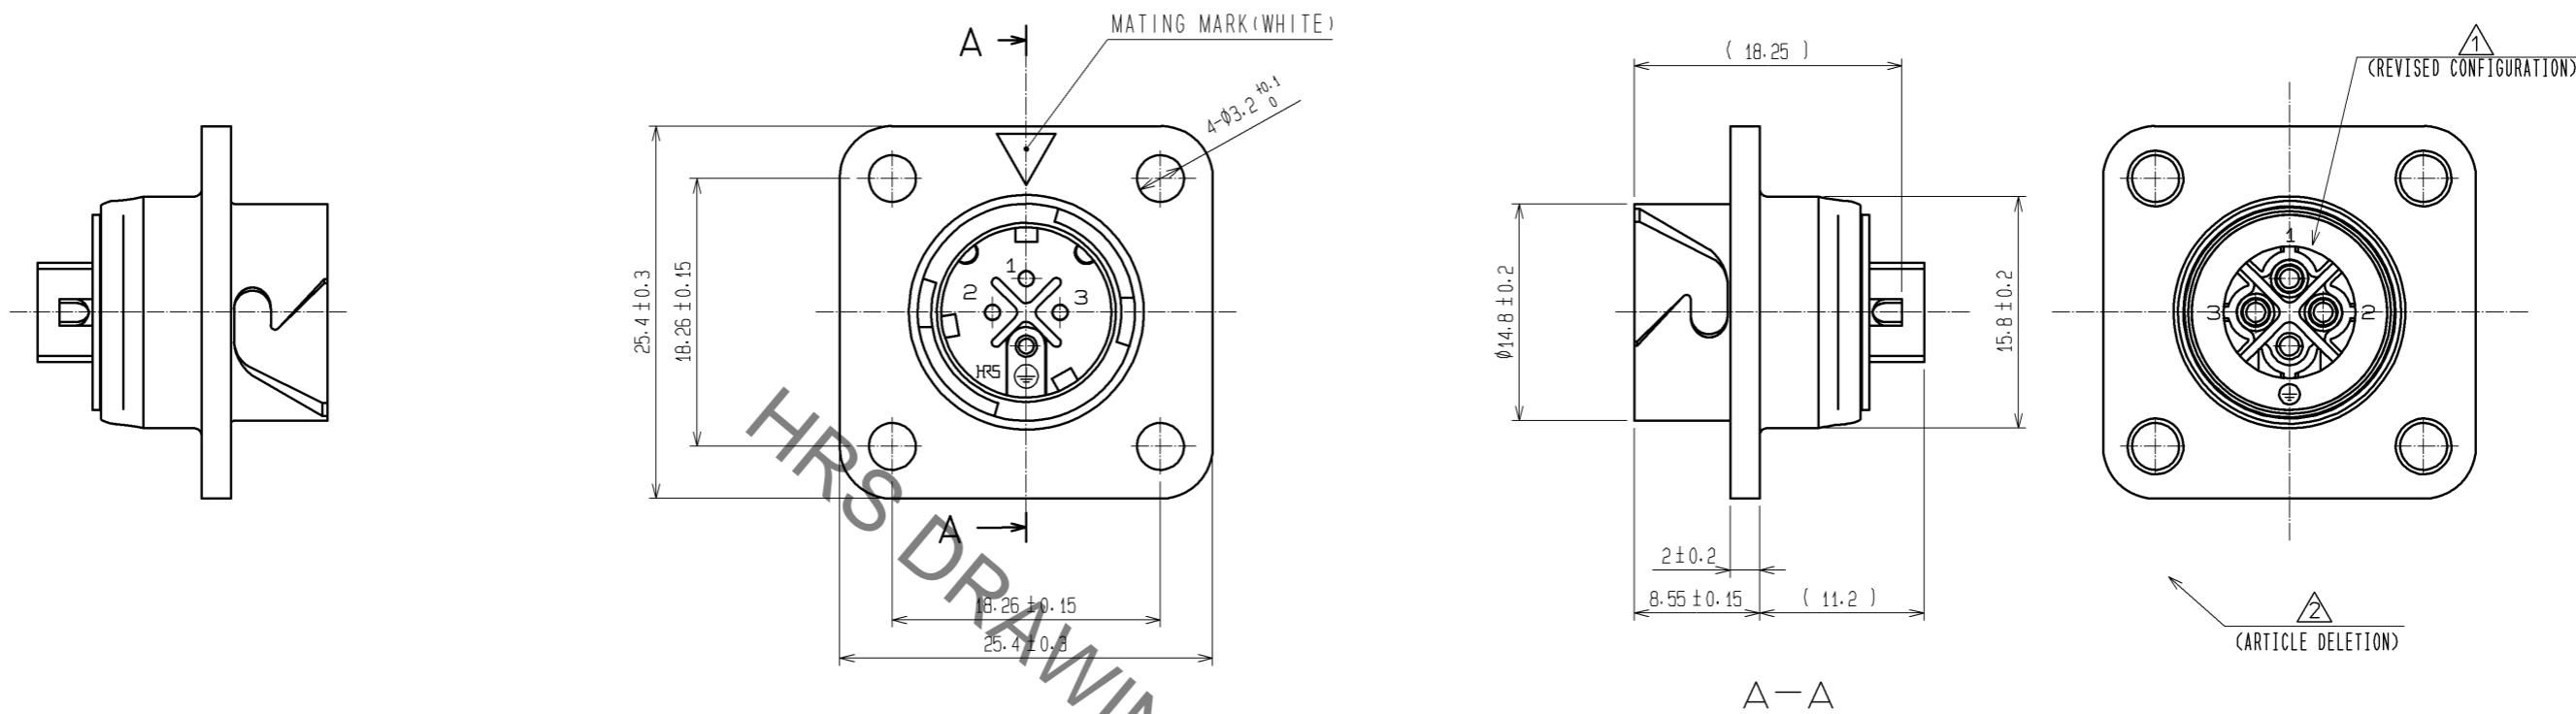

NOTES 1 CHECK THAT THE O-RING IS PROPERLY SET AT THE GROOVE OF THE DEVICE.  
WHILE MOUNTING THE CONNECTOR, MAKE SURE THAT THE O-RING IS NOT CAUGHT.

PANEL CUTOUT AND O-RING (REFERENCE)

4	BRASS	SILVER PLATING 2µm MIN			
3	BRASS	SILVER PLATING 2µm MIN	7	FLURO RUBBER (BLACK)	
2	POLYPHENYLENE SULFIDE	(BLACK) UL94V-0	6	FLURO RUBBER (BLACK)	
1	ZINC ALLOY	BLACK CHROMATE TREATMENT (Cr3)	5	FLURO RUBBER (BLACK)	
NO.	MATERIAL	FINISH . REMARKS	NO.	MATERIAL	FINISH . REMARKS
UNITS	mm	SCALE	2 : 1	COUNT	1
DESCRIPTION OF REVISIONS			DESIGNED	CHECKED	DATE
DIS-C-001248			HT. ZENBA	SI. MATSUZAKI	09. 04. 23
APPROVED : MO. SATOH			08. 05. 19	DRAWING NO. EDC3-114980-00	
CHECKED : SI. MATSUZAKI			08. 05. 19	PART NO. HR34B-12WRB-4P-X	
DESIGNED : HT. ZENBA			08. 05. 15	CODE NO. CL134-0024-4-00	
DRAWN : HT. ZENBA			08. 05. 15	1/1	