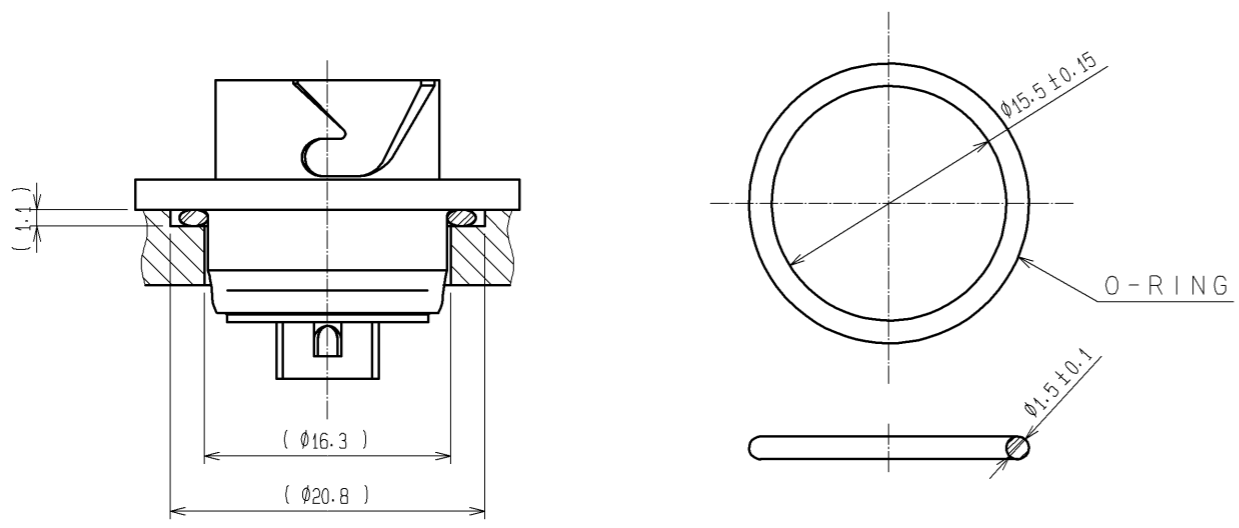

NOTES 1 CHECK THAT THE O-RING IS PROPERLY SET AT THE GROOVE OF THE DEVICE.  
WHILE MOUNTING THE CONNECTOR, MAKE SURE THAT THE O-RING IS NOT CAUGHT.

PANEL CUTOUT AND O-RING (REFERENCE)

4	BRASS	SILVER PLATING 2µm MIN			
3	BRASS	SILVER PLATING 2µm MIN	7	FLURO RUBBER (BLACK)	
2	POLYPHENYLENE SULFIDE	(BLACK) UL94V-0	6	FLURO RUBBER (BLACK)	
1	ZINC ALLOY	BLACK CHROMATE TREATMENT (Cr3)	5	FLURO RUBBER (BLACK)	
NO.	MATERIAL	FINISH . REMARKS	NO.	MATERIAL	FINISH . REMARKS
UNITS	mm	SCALE	2 : 1	COUNT	1
DESCRIPTION OF REVISIONS			DESIGNED	CHECKED	DATE
DIS-C-001248			HT. ZENBA	SI. MATSUZAKI	09. 04. 23
APPROVED : MO. SATOH			08. 05. 19	DRAWING NO. EDC3-114980-00	
CHECKED : SI. MATSUZAKI			08. 05. 19	PART NO. HR34B-12WRB-4P-X	
DESIGNED : HT. ZENBA			08. 05. 15	CODE NO. CL134-0024-4-00	
DRAWN : HT. ZENBA			08. 05. 15	1/1	