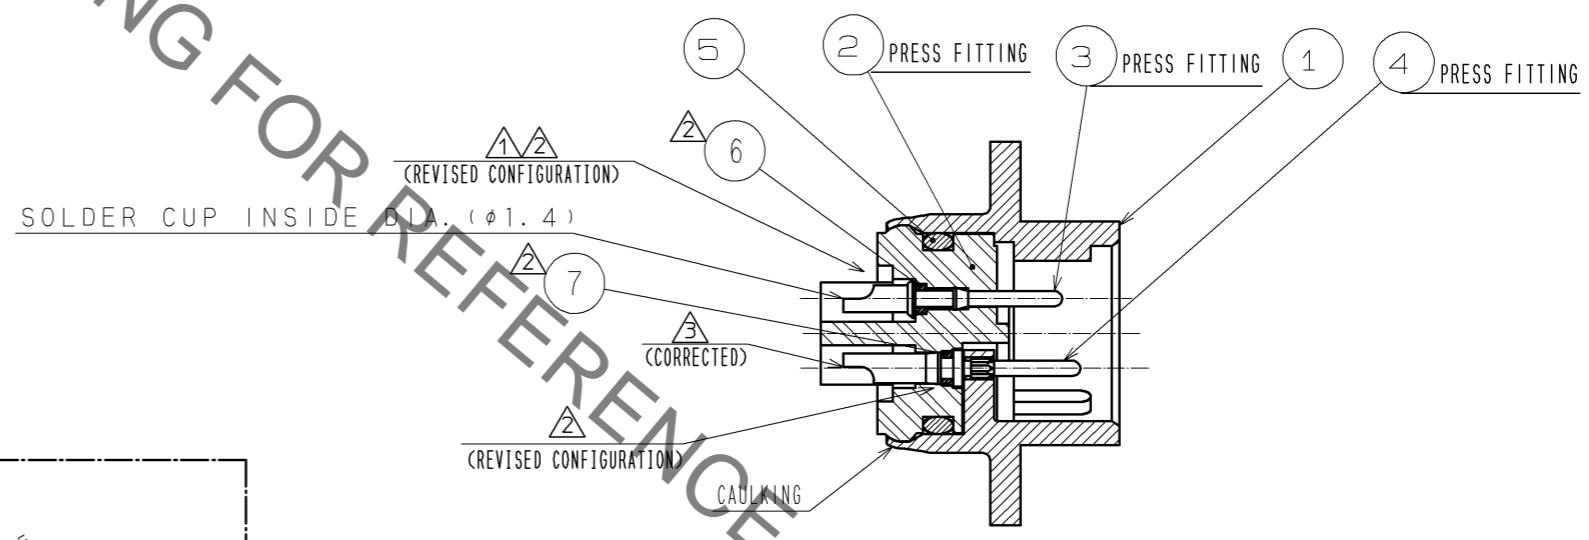

NOTES 1 CHECK THAT THE O-RING IS PROPERLY SET AT THE GROOVE OF THE DEVICE.  
WHILE MOUNTING THE CONNECTOR, MAKE SURE THAT THE O-RING IS NOT CAUGHT.

PANEL CUTOUT AND O-RING (REFERENCE)

4	BRASS	SILVER PLATING 2µm MIN			
3	BRASS	SILVER PLATING 2µm MIN	7	FLURO RUBBER (BLACK)	
2	POLYPHENYLENE SULFIDE	(BLACK) UL94V-0	6	FLURO RUBBER (BLACK)	
1	ZINC ALLOY	BLACK CHROMATE TREATMENT (Cr3)	5	FLURO RUBBER (BLACK)	
NO.	MATERIAL	FINISH . REMARKS	NO.	MATERIAL	FINISH . REMARKS
UNITS	mm	SCALE	2 : 1	COUNT	1
DESCRIPTION OF REVISIONS			DESIGNED	CHECKED	DATE
DIS-C-001248			HT. ZENBA	SI. MATSUZAKI	09. 04. 23
APPROVED : MO. SATOH			08. 05. 19	DRAWING NO. EDC3-114980-00	
CHECKED : SI. MATSUZAKI			08. 05. 19	PART NO. HR34B-12WRB-4P-X	
DESIGNED : HT. ZENBA			08. 05. 15	CODE NO. CL134-0024-4-00	
DRAWN : HT. ZENBA			08. 05. 15	1/1	