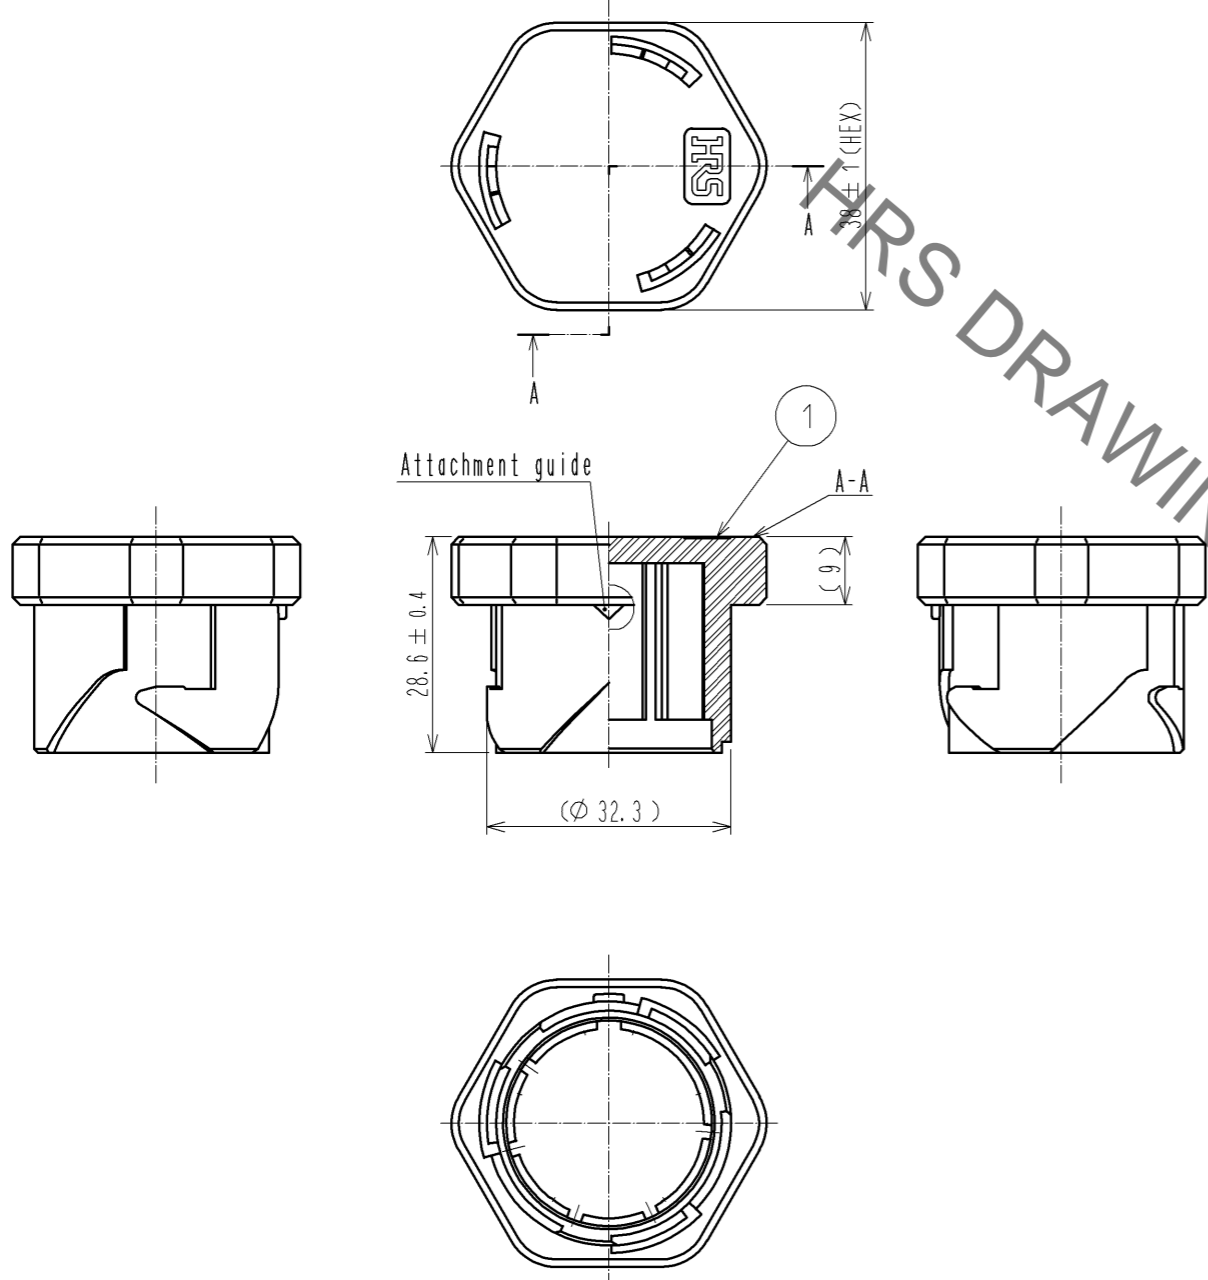

# How to attach the cap Before attachment

Make sure that the plug sleeve is rotated to the direction show with the arrow.  
Align  $\nabla$ marks on the plug sleeve and the cap for attachment.

# Attachment completed

Rotate to lock after while pushing-in.

When the cap is attached,  $\nabla$ marks on the side of the cap and the center of the arrow mark on the sleeve are aligned in the same line.

# Removal

Rotate the plug sleeve to the direction as shown below with the arrow to unlock and remove the cap.

1	Polyamide	(Black) UL94V-0				
NO.	MATERIAL	FINISH . REMARKS	NO.	MATERIAL	FINISH . REMARKS	
UNITS		SCALE	COUNT	DESCRIPTION OF REVISIONS		DESIGNED
mm		1 : 1	$\triangle$			CHECKED
						DATE
APPROVED : SU. OBARA			13.01.31	DRAWING NO.		EDC3-118049-00
CHECKED : HY. KOBAYASHI			13.01.31	PART NO.		HR41-25WBP-C
DESIGNED : YS. SAKODA			13.01.22	CODE NO.		CL141-0021-4-00
DRAWN : YS. SAKODA			13.01.22			$\triangle$ 1/1