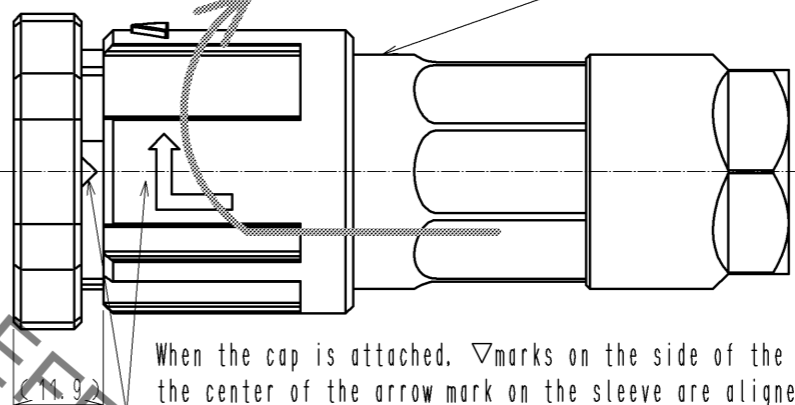

# How to attach the cap Before attachment

Make sure that the plug sleeve is rotated to the direction show with the arrow.  
Align  $\nabla$ marks on the plug sleeve and the cap for attachment.

# Attachment completed

Rotate to lock after while pushing-in.

When the cap is attached,  $\nabla$ marks on the side of the cap and the center of the arrow mark on the sleeve are aligned in the same line.