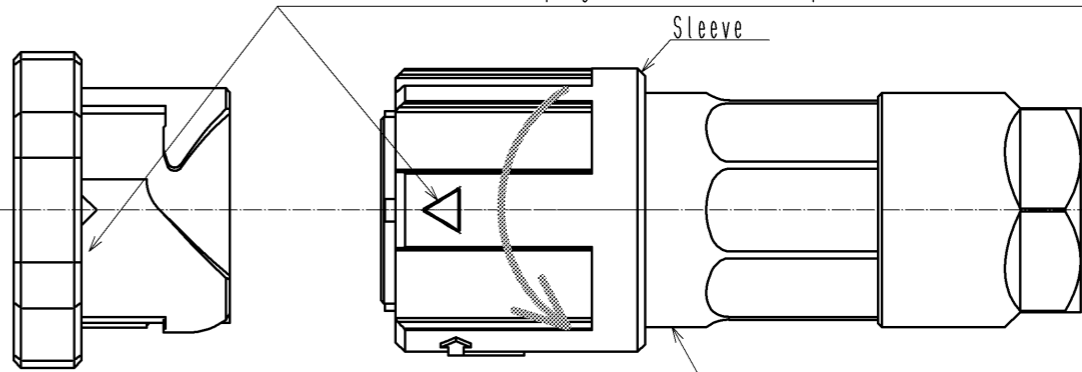

# How to attach the cap Before attachment

Make sure that the plug sleeve is rotated to the direction show with the arrow.  
Align  $\nabla$ marks on the plug sleeve and the cap for attachment.

# Attachment completed

Rotate to lock after while pushing-in.

When the cap is attached,  $\nabla$ marks on the side of the cap and the center of the arrow mark on the sleeve are aligned in the same line.