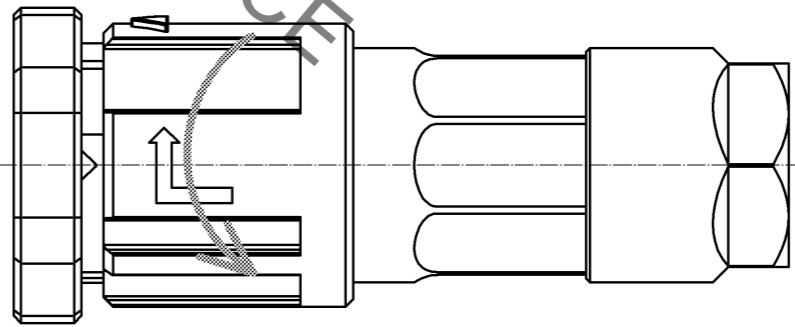

# How to attach the cap Before attachment

Make sure that the plug sleeve is rotated to the direction show with the arrow.  
Align  $\nabla$ marks on the plug sleeve and the cap for attachment.

# Attachment completed

Rotate to lock after while pushing-in.

When the cap is attached,  $\nabla$ marks on the side of the cap and the center of the arrow mark on the sleeve are aligned in the same line.

# Removal

Rotate the plug sleeve to the direction as shown below with the arrow to unlock and remove the cap.

1	Polyamide	(Black) UL94V-0				
NO.	MATERIAL	FINISH . REMARKS	NO.	MATERIAL	FINISH . REMARKS	
UNITS		SCALE	COUNT	DESCRIPTION OF REVISIONS		DESIGNED
mm		1 : 1	$\triangle$			CHECKED
						DATE
APPROVED : SU. OBARA			13.01.31	DRAWING NO.		EDC3-118049-00
CHECKED : HY. KOBAYASHI			13.01.31	PART NO.		HR41-25WBP-C
DESIGNED : YS. SAKODA			13.01.22	CODE NO.		CL141-0021-4-00
DRAWN : YS. SAKODA			13.01.22			$\triangle$ 1/1