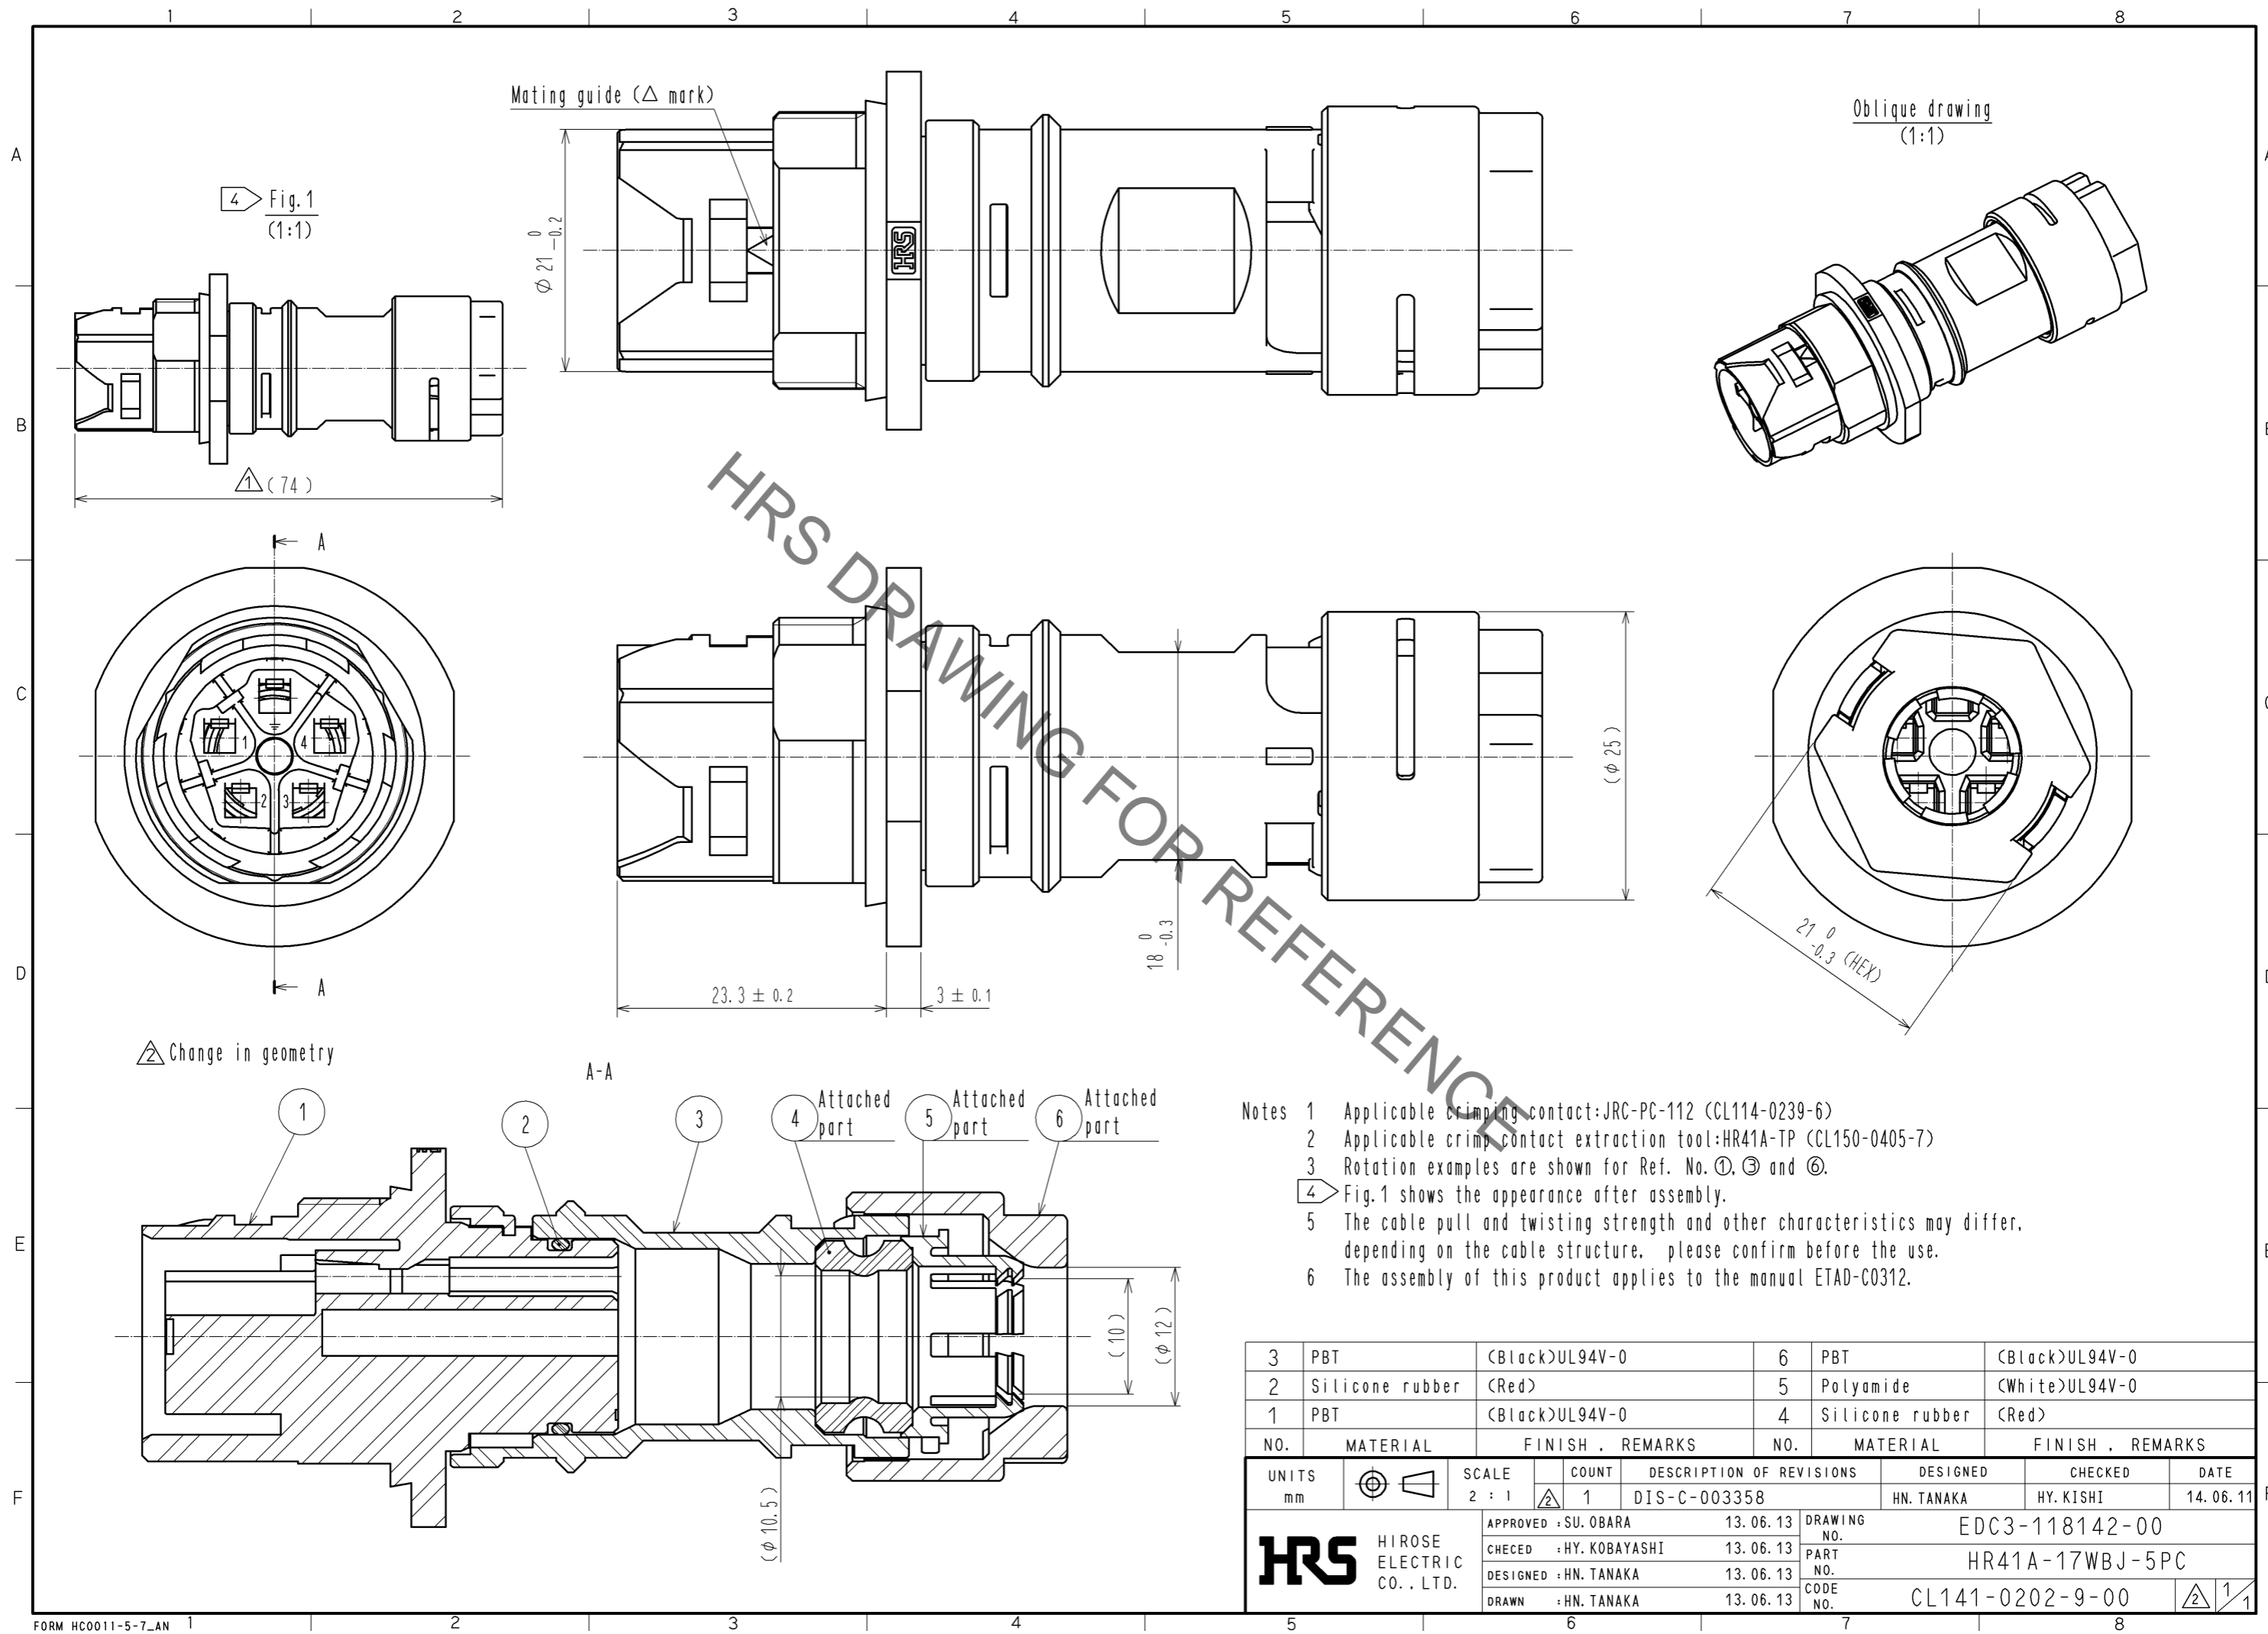

HRS DRAWING FOR REFERENCE

- Notes
- 1 Applicable crimping contact: JRC-PC-112 (CL114-0239-6)
 - 2 Applicable crimp contact extraction tool: HR41A-TP (CL150-0405-7)
 - 3 Rotation examples are shown for Ref. No. ①, ③ and ⑥.
 - ④ Fig.1 shows the appearance after assembly.
 - 5 The cable pull and twisting strength and other characteristics may differ, depending on the cable structure. please confirm before the use.
 - 6 The assembly of this product applies to the manual ETAD-C0312.

3	PBT	(Black)UL94V-0	6	PBT	(Black)UL94V-0		
2	Silicone rubber	(Red)	5	Polyamide	(White)UL94V-0		
1	PBT	(Black)UL94V-0	4	Silicone rubber	(Red)		
NO.	MATERIAL	FINISH . REMARKS	NO.	MATERIAL	FINISH . REMARKS		
UNITS mm		SCALE 2 : 1	COUNT 1	DESCRIPTION OF REVISIONS DIS-C-003358	DESIGNED HN. TANAKA	CHECKED HY. KISHI	DATE 14. 06. 11
HRS HIROSE ELECTRIC CO., LTD.		APPROVED : SU. OBARA	13. 06. 13	DRAWING NO. EDC3-118142-00			
		CHECED : HY. KOBAYASHI	13. 06. 13	PART NO. HR41A-17WBJ-5PC			
		DESIGNED : HN. TANAKA	13. 06. 13	CODE NO. CL141-0202-9-00			
		DRAWN : HN. TANAKA	13. 06. 13	② 1/1			