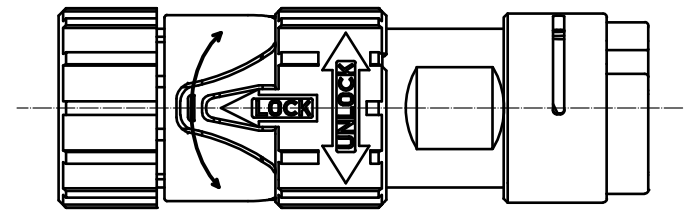

How to attach the cap
Before attachment (1:1) \triangle Change in geometry

Attachment completed

Snap cap into plug until click sound is generated.

Removal

Rotate the plug sleeve to the direction as shown below with the arrow to unlock and remove the cap.
Rotation angle : approx. 20° to 40° \triangle (added)

Oblique drawing \ast Over rotation of the cap during unlocking operation locks the cap again. \triangle (added)

1	PBT	(Black)UL94V-0						
NO.	MATERIAL	FINISH .	REMARKS	NO.	MATERIAL	FINISH .	REMARKS	
UNITS	\odot \triangle	SCALE	COUNT	DESCRIPTION OF REVISIONS		DESIGNED	CHECKED	DATE
mm		2 : 1	\triangle 2	DIS-C-0000068		HN. TANAKA	HY. KISHI	15. 01. 29
HRS HIROSE ELECTRIC CO., LTD.		APPROVED : SU. OBARA	13. 12. 26	DRAWING NO.		EDC3-118455-00		
		CHECED : HY. KOBAYASHI	13. 12. 26	PART NO.		HR41A-17WBP-C		
		DESIGNED : HN. TANAKA	13. 12. 24	CODE NO.		CL141-0219-1-00		\triangle 1/1
		DRAWN : HN. TANAKA	13. 12. 24					