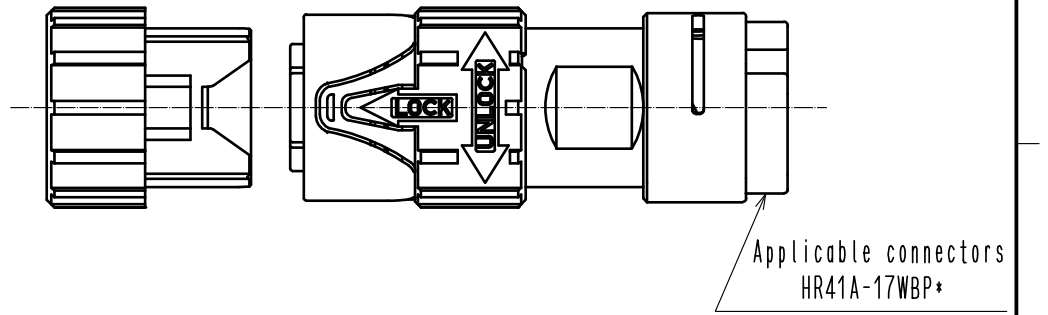

How to attach the cap
Before attachment (1:1) \triangle Change in geometry

Attachment completed

Snap cap into plug until click sound is generated.

Removal

Rotate the plug sleeve to the direction as shown below with the arrow to unlock and remove the cap.
Rotation angle : approx. 20° to 40° \triangle (added)

Oblique drawing \ast Over rotation of the cap during unlocking operation locks the cap again. \triangle (added)

1	PBT	(Black)UL94V-0						
NO.	MATERIAL	FINISH .	REMARKS	NO.	MATERIAL	FINISH .	REMARKS	
UNITS	\odot \triangle	SCALE	COUNT	DESCRIPTION OF REVISIONS		DESIGNED	CHECKED	DATE
mm		2 : 1	\triangle 2	DIS-C-0000068		HN. TANAKA	HY. KISHI	15. 01. 29
HRS HIROSE ELECTRIC CO., LTD.		APPROVED : SU. OBARA	13. 12. 26	DRAWING NO.		EDC3-118455-00		
		CHECED : HY. KOBAYASHI	13. 12. 26	PART NO.		HR41A-17WBP-C		
		DESIGNED : HN. TANAKA	13. 12. 24	CODE NO.		CL141-0219-1-00		\triangle 1/1
		DRAWN : HN. TANAKA	13. 12. 24					