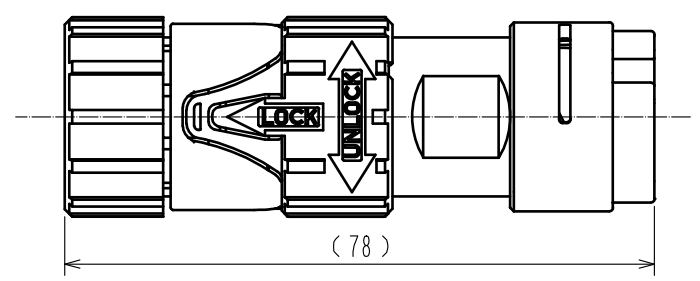

How to attach the cap
Before attachment (1:1) \triangle Change in geometry

Attachment completed

Snap cap into plug until click sound is generated.

Removal

Rotate the plug sleeve to the direction as shown below with the arrow to unlock and remove the cap.
Rotation angle : approx. 20° to 40° \triangle (added)

Oblique drawing \ast Over rotation of the cap during unlocking operation locks the cap again. \triangle (added)

1	PBT	(Black)UL94V-0						
NO.	MATERIAL	FINISH .	REMARKS	NO.	MATERIAL	FINISH .	REMARKS	
UNITS	\odot \triangle	SCALE	COUNT	DESCRIPTION OF REVISIONS		DESIGNED	CHECKED	DATE
mm		2 : 1	\triangle 2	DIS-C-0000068		HN. TANAKA	HY. KISHI	15. 01. 29
HRS HIROSE ELECTRIC CO., LTD.		APPROVED : SU. OBARA	13. 12. 26	DRAWING NO.		EDC3-118455-00		
		CHECED : HY. KOBAYASHI	13. 12. 26	PART NO.		HR41A-17WBP-C		
		DESIGNED : HN. TANAKA	13. 12. 24	CODE NO.		CL141-0219-1-00		\triangle 1/1
		DRAWN : HN. TANAKA	13. 12. 24					