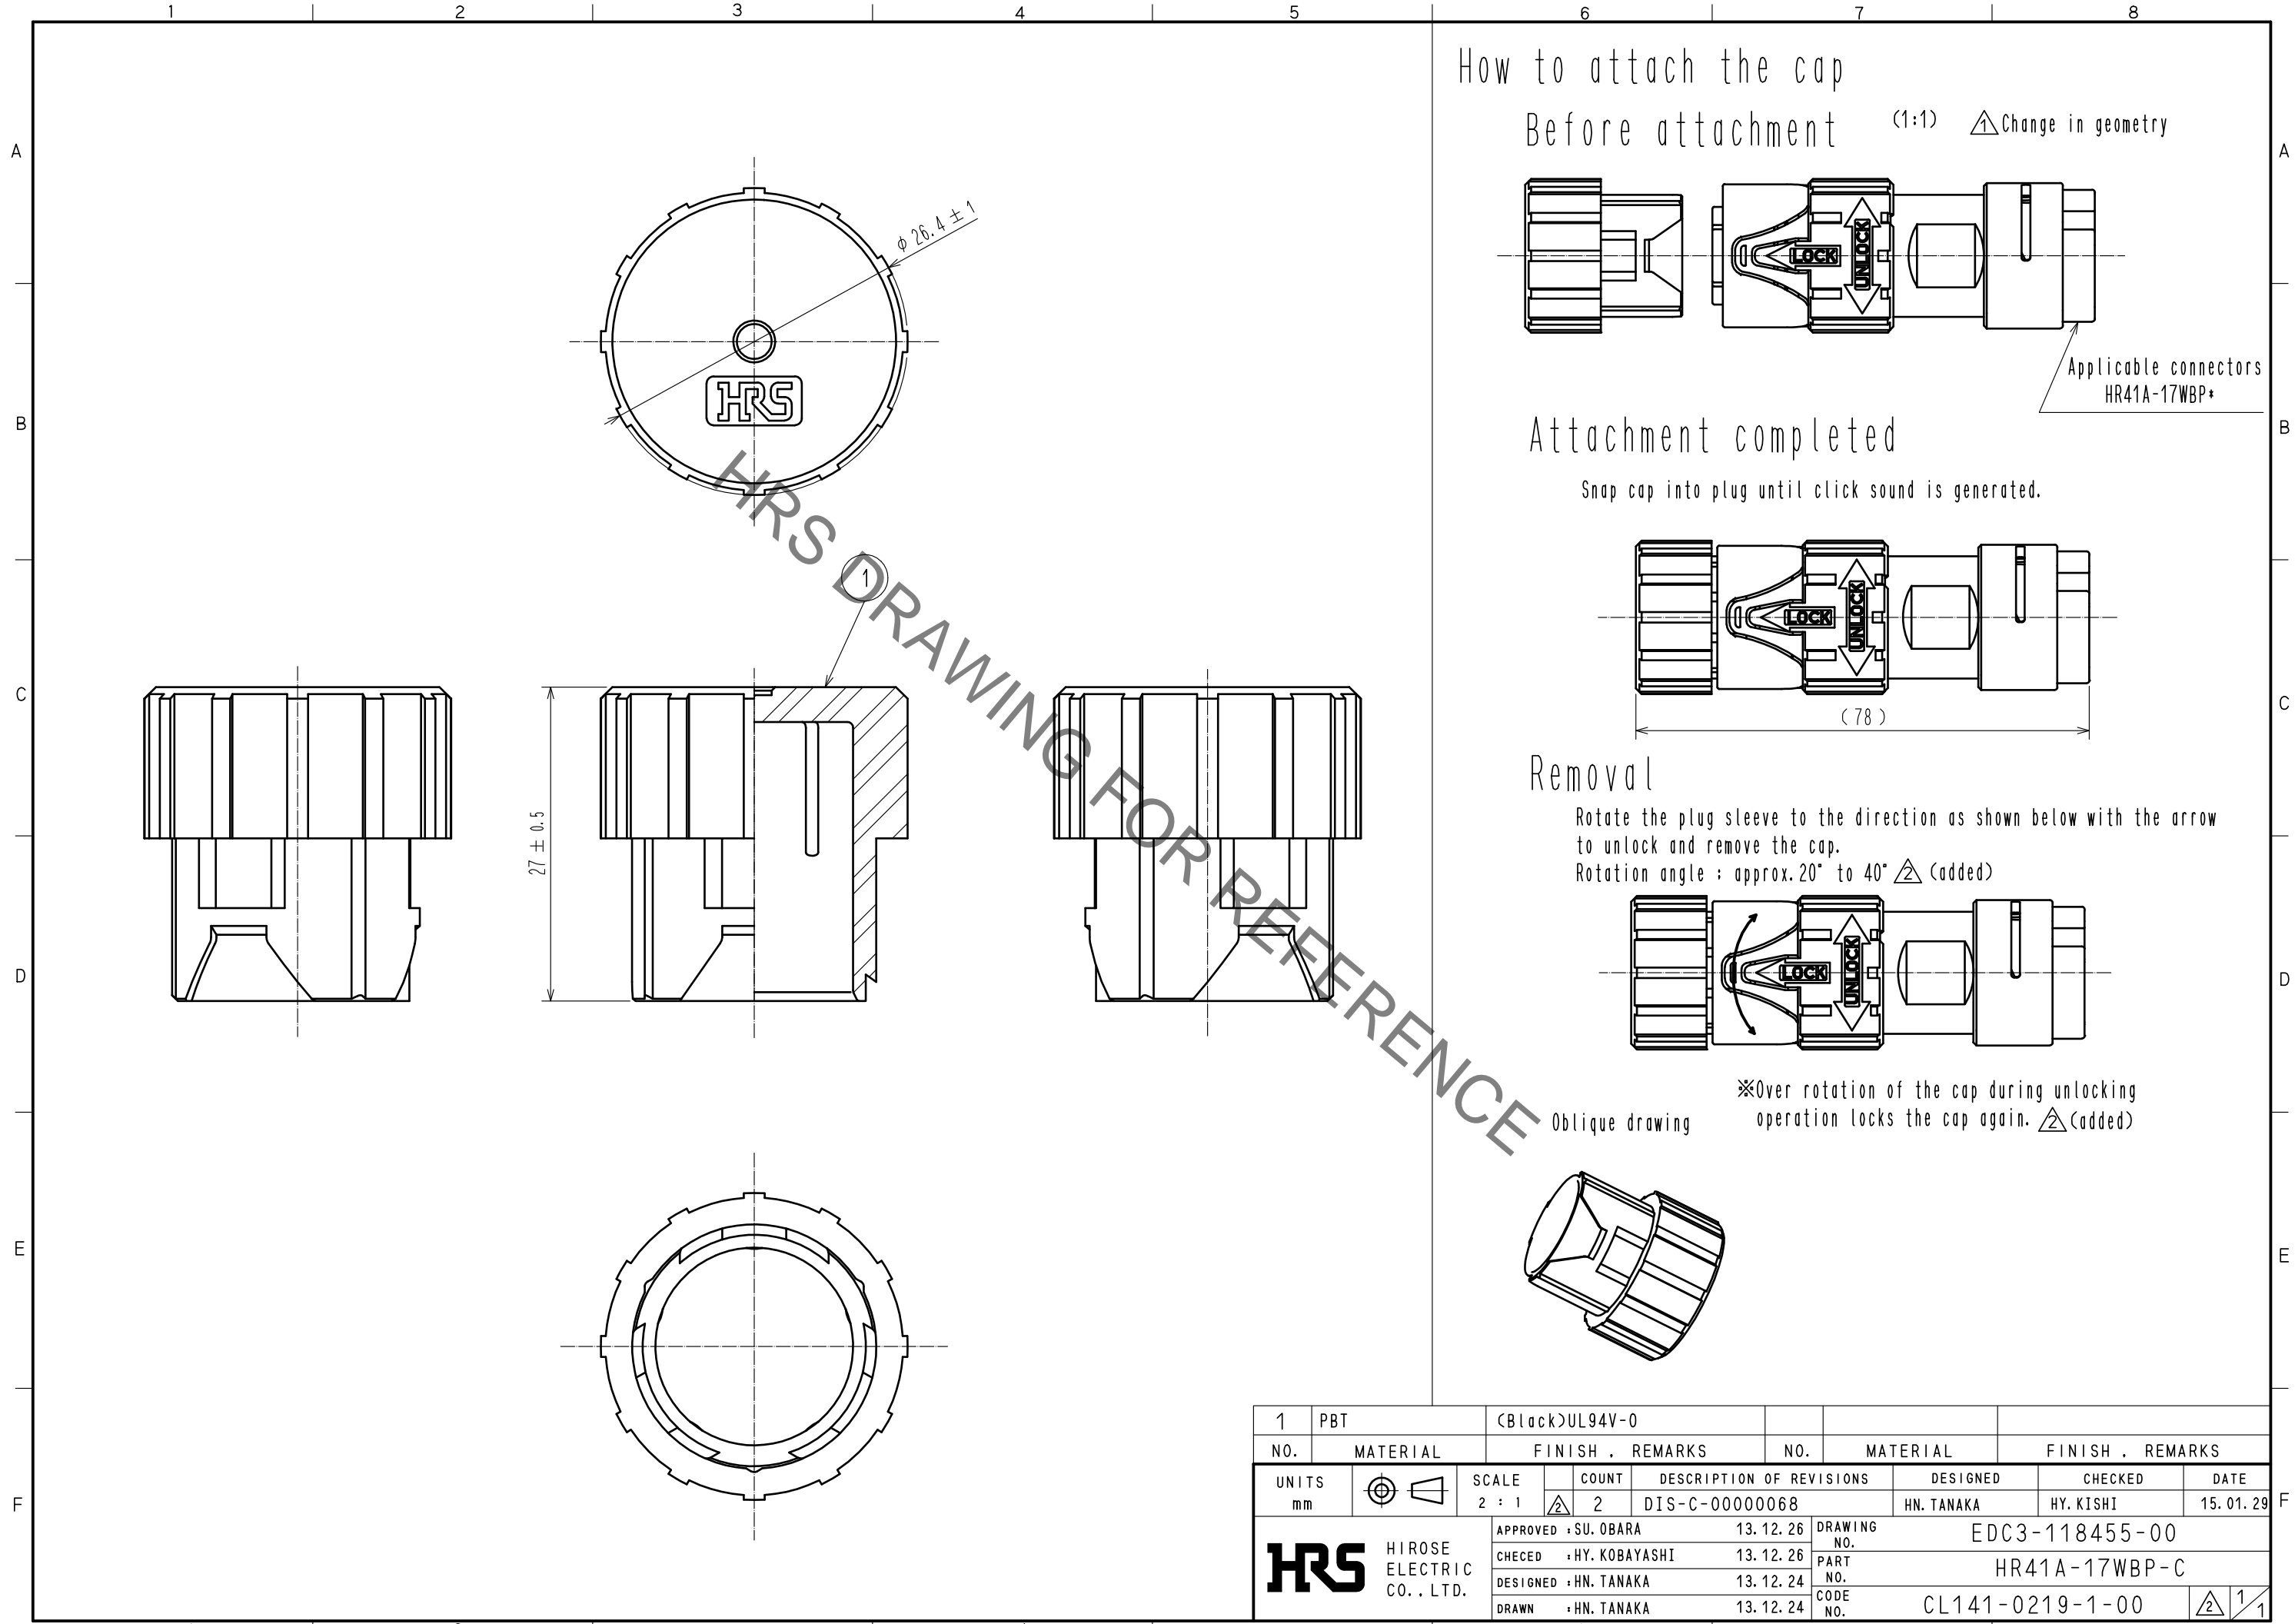

How to attach the cap
Before attachment (1:1) \triangle Change in geometry

Attachment completed

Snap cap into plug until click sound is generated.

Removal

Rotate the plug sleeve to the direction as shown below with the arrow to unlock and remove the cap.
Rotation angle : approx. 20° to 40° \triangle (added)

Oblique drawing \ast Over rotation of the cap during unlocking operation locks the cap again. \triangle (added)

1	PBT	(Black)UL94V-0						
NO.	MATERIAL	FINISH .	REMARKS	NO.	MATERIAL	FINISH .	REMARKS	
UNITS	\odot \triangle	SCALE	COUNT	DESCRIPTION OF REVISIONS		DESIGNED	CHECKED	DATE
mm		2 : 1	\triangle 2	DIS-C-0000068		HN. TANAKA	HY. KISHI	15. 01. 29
HRS HIROSE ELECTRIC CO., LTD.		APPROVED : SU. OBARA	13. 12. 26	DRAWING NO.		EDC3-118455-00		
		CHECED : HY. KOBAYASHI	13. 12. 26	PART NO.		HR41A-17WBP-C		
		DESIGNED : HN. TANAKA	13. 12. 24	CODE NO.		CL141-0219-1-00		\triangle 1/1
		DRAWN : HN. TANAKA	13. 12. 24					