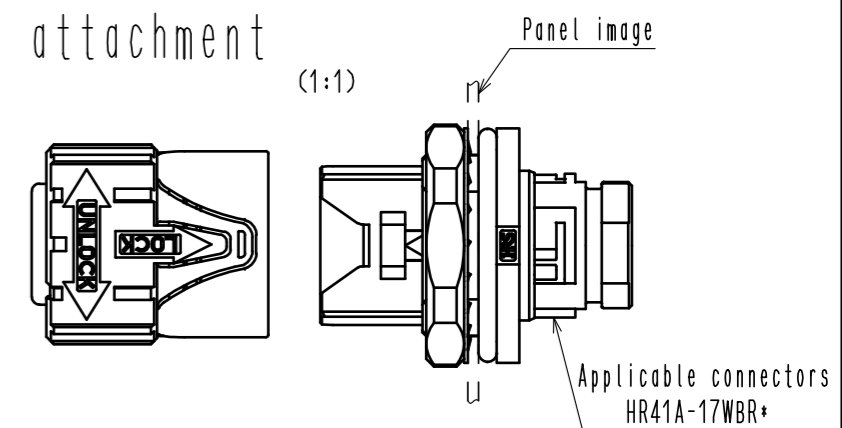

How to attach the cap  
Before attachment

Attachment completed

Snap cap into receptacle until click sound is generated.

Removal

Rotate the plug sleeve to the direction as shown below with the arrow to unlock and remove the cap.

Rotation angle : approx. 20° to 40° (added)

Oblique drawing

※Over rotation of the cap during unlocking operation locks the cap again. (added)

△ Note 1 Dropouts and the like may occur, so when mated.  
Please do not leave with the mating guide of the opposite side and the arrow marks out of alignment.