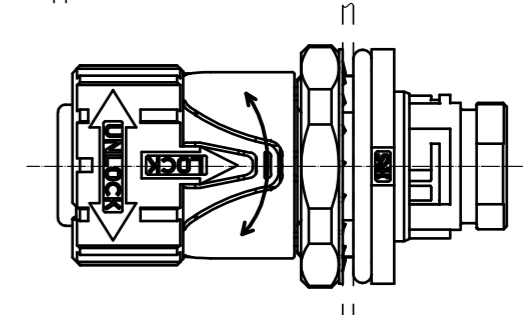

How to attach the cap  
Before attachment

Attachment completed

Snap cap into receptacle until click sound is generated.

Removal

Rotate the plug sleeve to the direction as shown below with the arrow to unlock and remove the cap.

Rotation angle : approx. 20° to 40° (added)

Oblique drawing

※Over rotation of the cap during unlocking operation locks the cap again. (added)

△ Note 1 Dropouts and the like may occur, so when mated.  
Please do not leave with the mating guide of the opposite side and the arrow marks out of alignment.

2	PBT	(Black) UL94V-0	3	Silicone rubber	(Red)		
1	PBT	(Black) UL94V-0					
NO.	MATERIAL	FINISH . REMARKS	NO.	MATERIAL	FINISH . REMARKS		
UNITS	mm	SCALE	COUNT	DESCRIPTION OF REVISIONS	DESIGNED	CHECKED	DATE
		2 : 1	1	DIS-C-00002363	TP. KOMATSU	YH. YAMADA	18. 08. 03
APPROVED : SU. OBARA		13. 12. 26		DRAWING NO.		EDC3-118456-00	
CHECKED : HY. KOBAYASHI		13. 12. 26		PART NO.		HR41A-17WBR-C	
DESIGNED : HN. TANAKA		13. 12. 04		CODE NO.		CL141-0220-0-00	
DRAWN : HN. TANAKA		13. 12. 04				1/1	