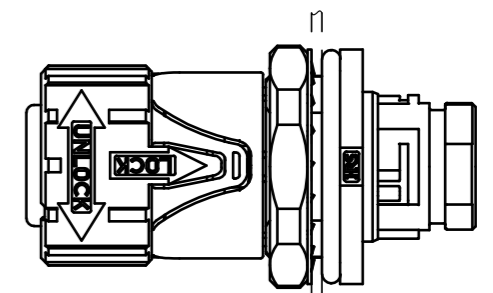

How to attach the cap  
Before attachment

Attachment completed

Snap cap into receptacle until click sound is generated.

Removal

Rotate the plug sleeve to the direction as shown below with the arrow to unlock and remove the cap.

Rotation angle : approx. 20° to 40° (added)

Oblique drawing

※Over rotation of the cap during unlocking operation locks the cap again. (added)

△ Note 1 Dropouts and the like may occur, so when mated.  
Please do not leave with the mating guide of the opposite side and the arrow marks out of alignment.

2	PBT	(Black) UL94V-0	3	Silicone rubber	(Red)		
1	PBT	(Black) UL94V-0					
NO.	MATERIAL	FINISH . REMARKS	NO.	MATERIAL	FINISH . REMARKS		
UNITS	mm	SCALE	COUNT	DESCRIPTION OF REVISIONS	DESIGNED	CHECKED	DATE
		2 : 1	1	DIS-C-00002363	TP. KOMATSU	YH. YAMADA	18. 08. 03
APPROVED : SU. OBARA		13. 12. 26		DRAWING NO.		EDC3-118456-00	
CHECKED : HY. KOBAYASHI		13. 12. 26		PART NO.		HR41A-17WBR-C	
DESIGNED : HN. TANAKA		13. 12. 04		CODE NO.		CL141-0220-0-00	
DRAWN : HN. TANAKA		13. 12. 04				1/1	