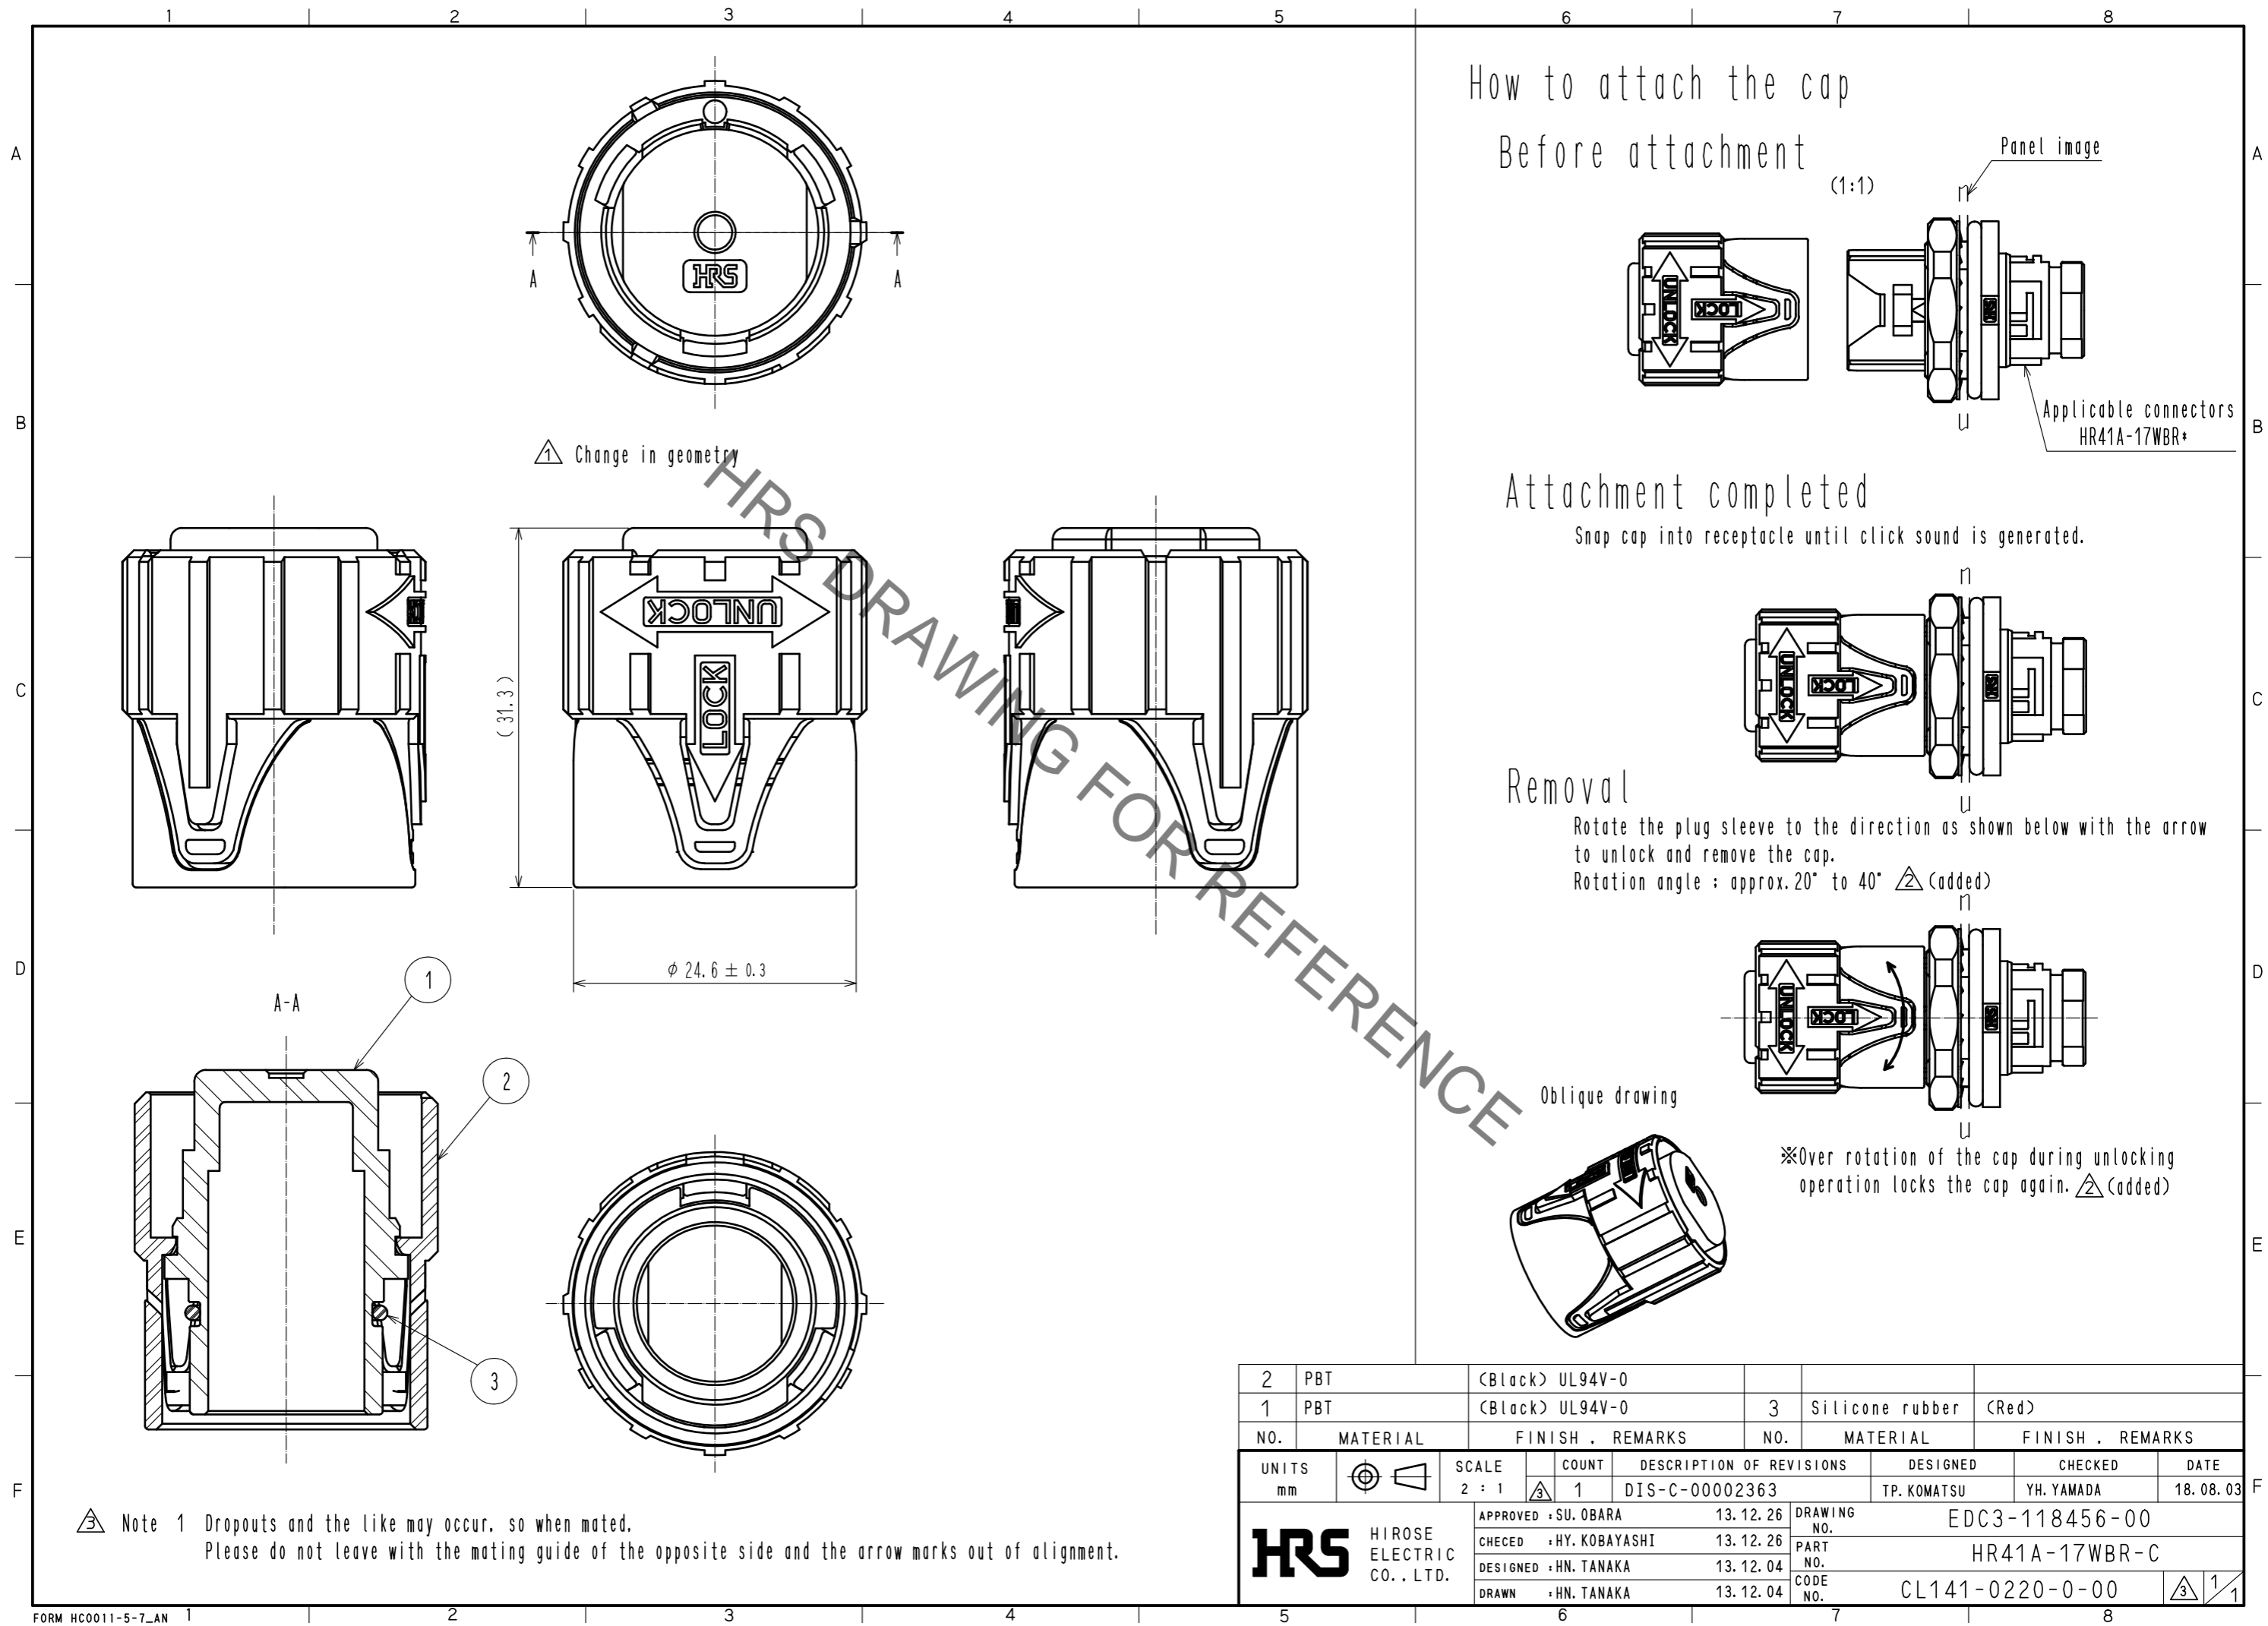

How to attach the cap  
Before attachment

Attachment completed

Snap cap into receptacle until click sound is generated.

Removal

Rotate the plug sleeve to the direction as shown below with the arrow to unlock and remove the cap.

Rotation angle : approx. 20° to 40° (added)

Oblique drawing

※Over rotation of the cap during unlocking operation locks the cap again. (added)

△ Note 1 Dropouts and the like may occur, so when mated.  
Please do not leave with the mating guide of the opposite side and the arrow marks out of alignment.

2	PBT	(Black) UL94V-0	3	Silicone rubber	(Red)		
1	PBT	(Black) UL94V-0					
NO.	MATERIAL	FINISH . REMARKS	NO.	MATERIAL	FINISH . REMARKS		
UNITS	mm	SCALE	COUNT	DESCRIPTION OF REVISIONS	DESIGNED	CHECKED	DATE
		2 : 1	1	DIS-C-00002363	TP. KOMATSU	YH. YAMADA	18. 08. 03
APPROVED : SU. OBARA		13. 12. 26		DRAWING NO.		EDC3-118456-00	
CHECKED : HY. KOBAYASHI		13. 12. 26		PART NO.		HR41A-17WBR-C	
DESIGNED : HN. TANAKA		13. 12. 04		CODE NO.		CL141-0220-0-00	
DRAWN : HN. TANAKA		13. 12. 04				1/1	