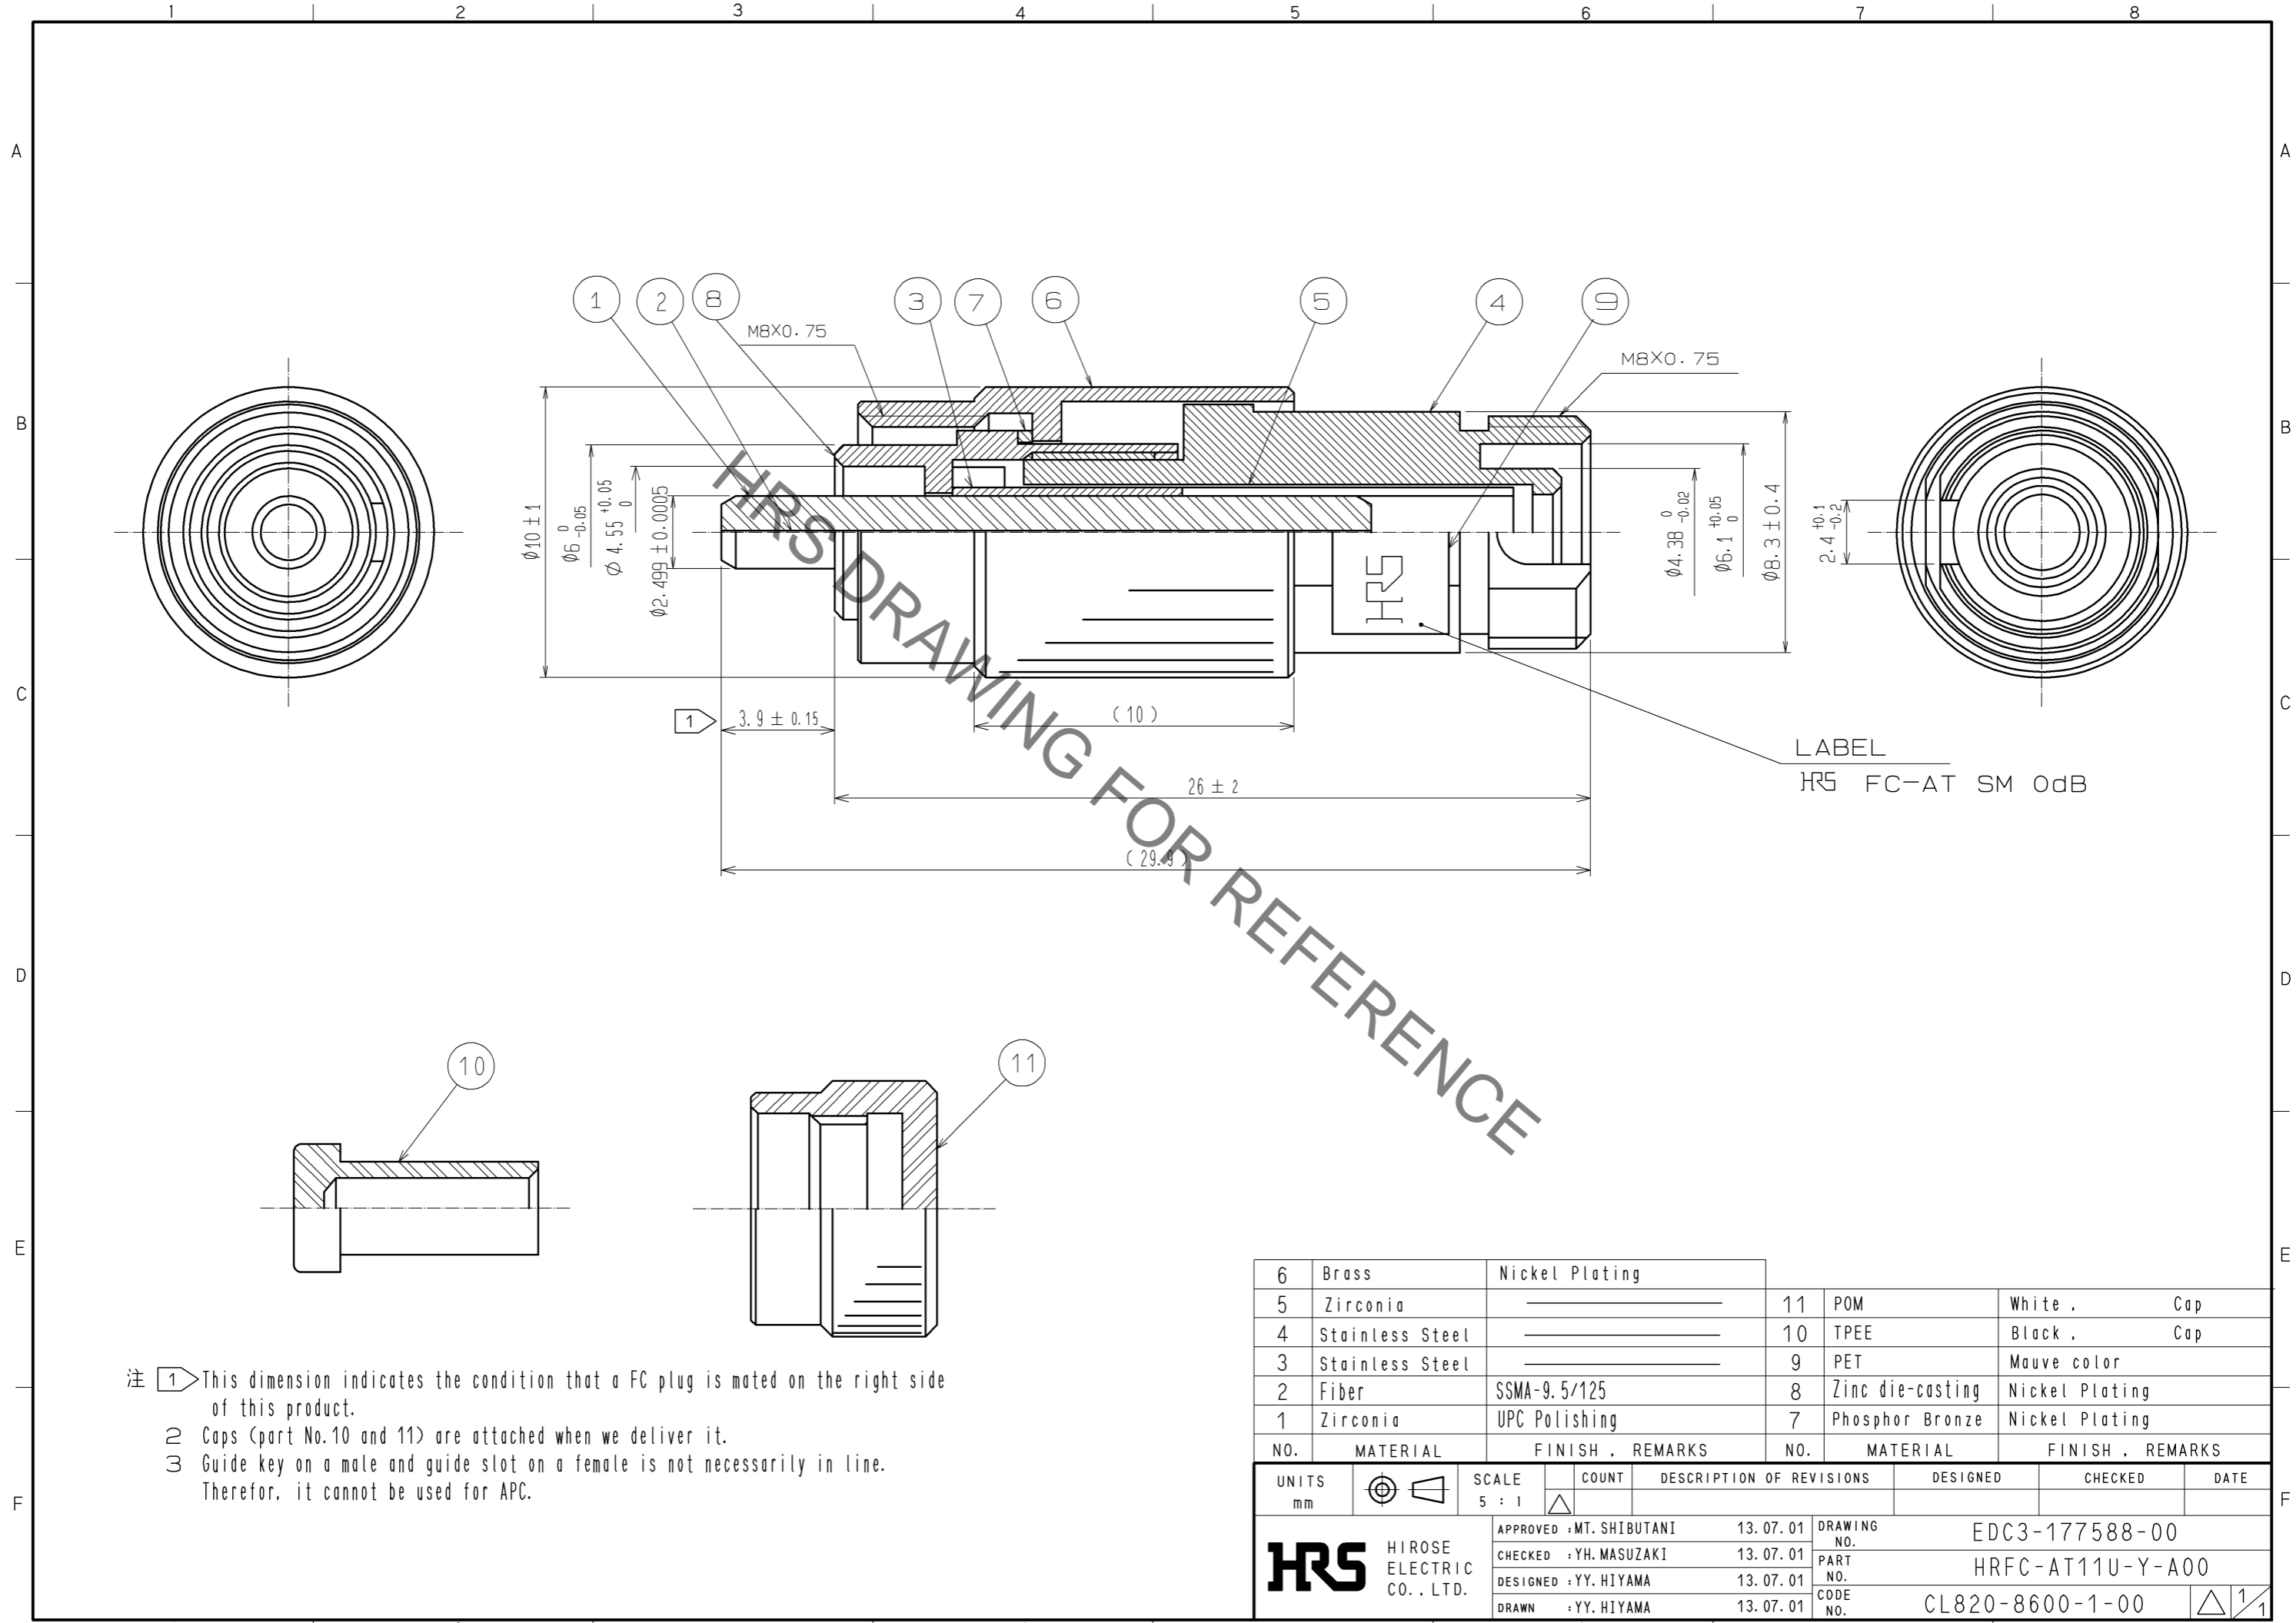

注 ① This dimension indicates the condition that a FC plug is mated on the right side of this product.  
 ② Caps (part No.10 and 11) are attached when we deliver it.  
 ③ Guide key on a male and guide slot on a female is not necessarily in line. Therefore, it cannot be used for APC.

6	Brass	Nickel Plating			
5	Zirconia		11	POM	White . Cap
4	Stainless Steel		10	TPEE	Black . Cap
3	Stainless Steel		9	PET	Mauve color
2	Fiber	SSMA-9.5/125	8	Zinc die-casting	Nickel Plating
1	Zirconia	UPC Polishing	7	Phosphor Bronze	Nickel Plating
NO.	MATERIAL	FINISH . REMARKS	NO.	MATERIAL	FINISH . REMARKS
UNITS mm		SCALE 5 : 1		COUNT	
APPROVED : MT. SHIBUTANI			13.07.01		
CHECKED : YH. MASUZAKI			13.07.01		
DESIGNED : YY. HIYAMA			13.07.01		
DRAWN : YY. HIYAMA			13.07.01		
DRAWING NO.				EDC3-177588-00	
PART NO.				HRFC-AT11U-Y-A00	
CODE NO.				CL820-8600-1-00	
				1/1	