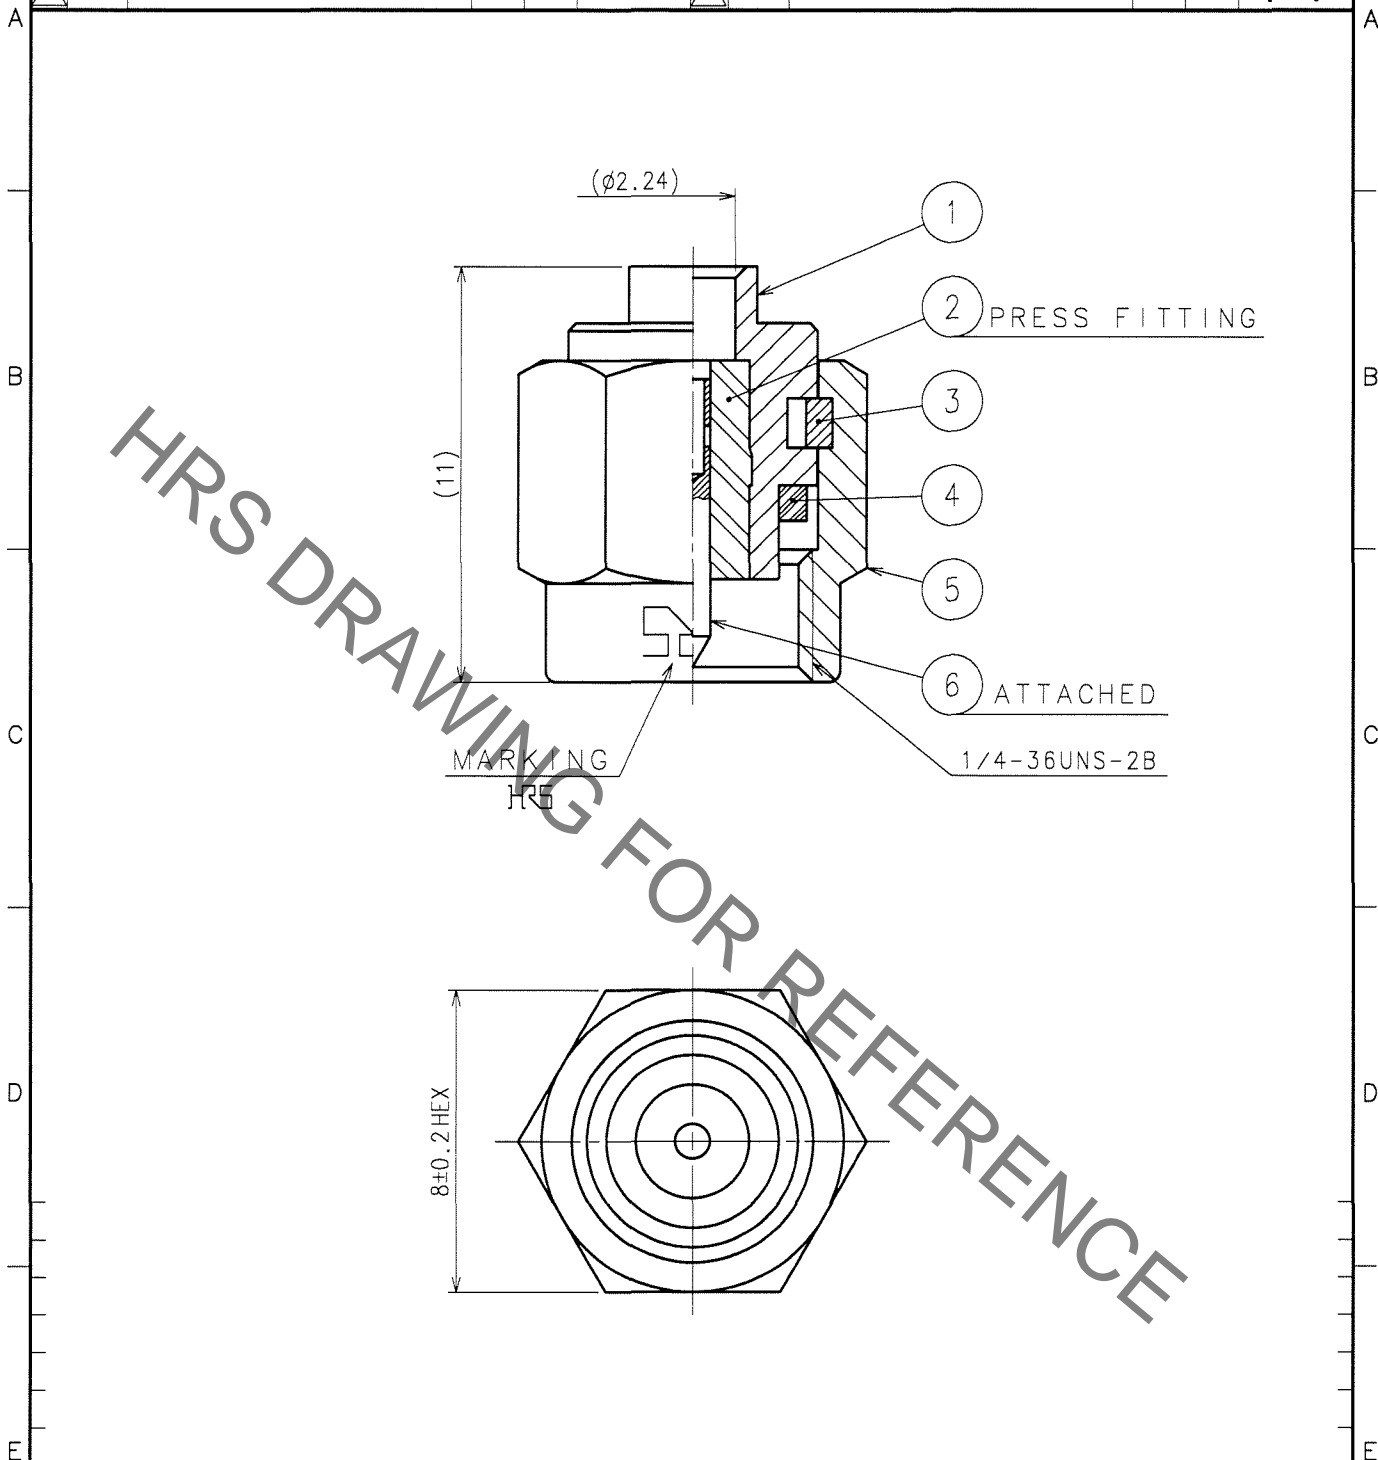

Sep.1.2021 Copyright 2021 HIROSE ELECTRIC CO., LTD. All Rights Reserved.
In case of consideration for using Automotive equipment / device which demand high reliability, kindly contact our sales window correspondents.

1			2			3			4					
COUNT	DESCRIPTION OF REVISIONS	BY	CHKD	DATE	COUNT	DESCRIPTION OF REVISIONS	BY	CHKD	DATE	COUNT	DESCRIPTION OF REVISIONS	BY	CHKD	DATE
△					△					△				
△					△					△				
△					△					△				

3	BERYLLIUM COPPER	NICKEL PLATING	6	BRASS	GOLD PLATING
2	PTFE		5	STAINLESS STEEL	PASSIVATE
1	STAINLESS STEEL	GOLD PLATING	4	SILICONE RUBBER	
NO.	MATERIAL	FINISH, REMARKS	NO.	MATERIAL	FINISH, REMARKS

CODE NO. (OLD) CL	DRAWN N. OOSAWA 07.07.03	DESIGNED I. Katayama 07.07.03	CHECKED H. Shimizu 07.07.03	APPROVED J. Mitani 07.07.03	RELEASED
RoHS COMPLIANT					

  SCALE 5 : 1 UNITS mm	DRAWING NO. EDC4-008734-40 HRS HIROSE ELECTRIC CO., LTD.	PART NO. HRM-100-1S1(40) CODE NO. CL323-0238-0-40	1 1

TO
RF