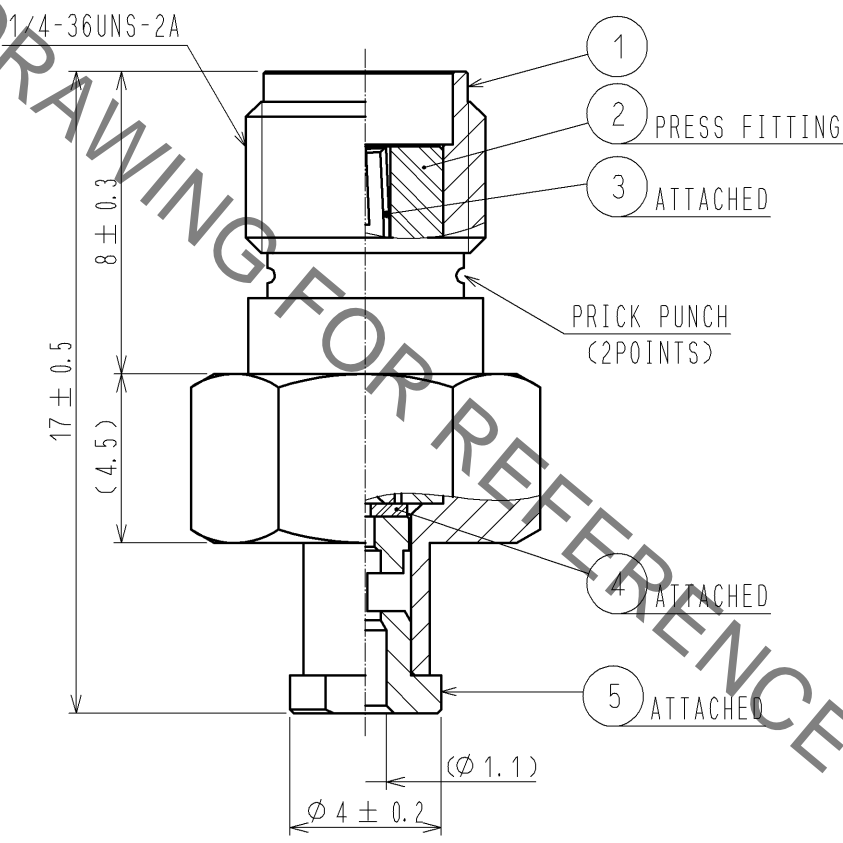

CABLE ASSEMBLY TOOL

FOR SOLDERING : HRM-200/SO-MD

FOR PRESS FITTING : HRM-200-JBN/CV-MD

RoHS COMPLIANT

3	BERYLLIUM COPPER	GOLD PLATING					
2	PTFE		5	BRASS	GOLD PLATING		
1	BRASS	NICKEL PLATING	4	PTFE			
NO.	MATERIAL	FINISH .	REMARKS	NO.	MATERIAL	FINISH .	REMARKS

UNITS mm		SCALE 5 : 1	COUNT 	DESCRIPTION OF REVISIONS	DESIGNED	CHECKED	DATE
-------------	--	----------------	-----------	--------------------------	----------	---------	------

<b>HIROSE ELECTRIC CO., LTD.</b>	APPROVED : TS. NOBE	11. 09. 24	DRAWING NO.	EDC4-305104-40
	CHECKED : NK. NINOMIYA	11. 09. 23	PART NO.	HRM-200-040JBN(40)
	DESIGNED : YI. FUNADA	11. 09. 23	CODE NO.	CL323-0792-9-40
	DRAWN : YI. FUNADA	11. 09. 23		1/1