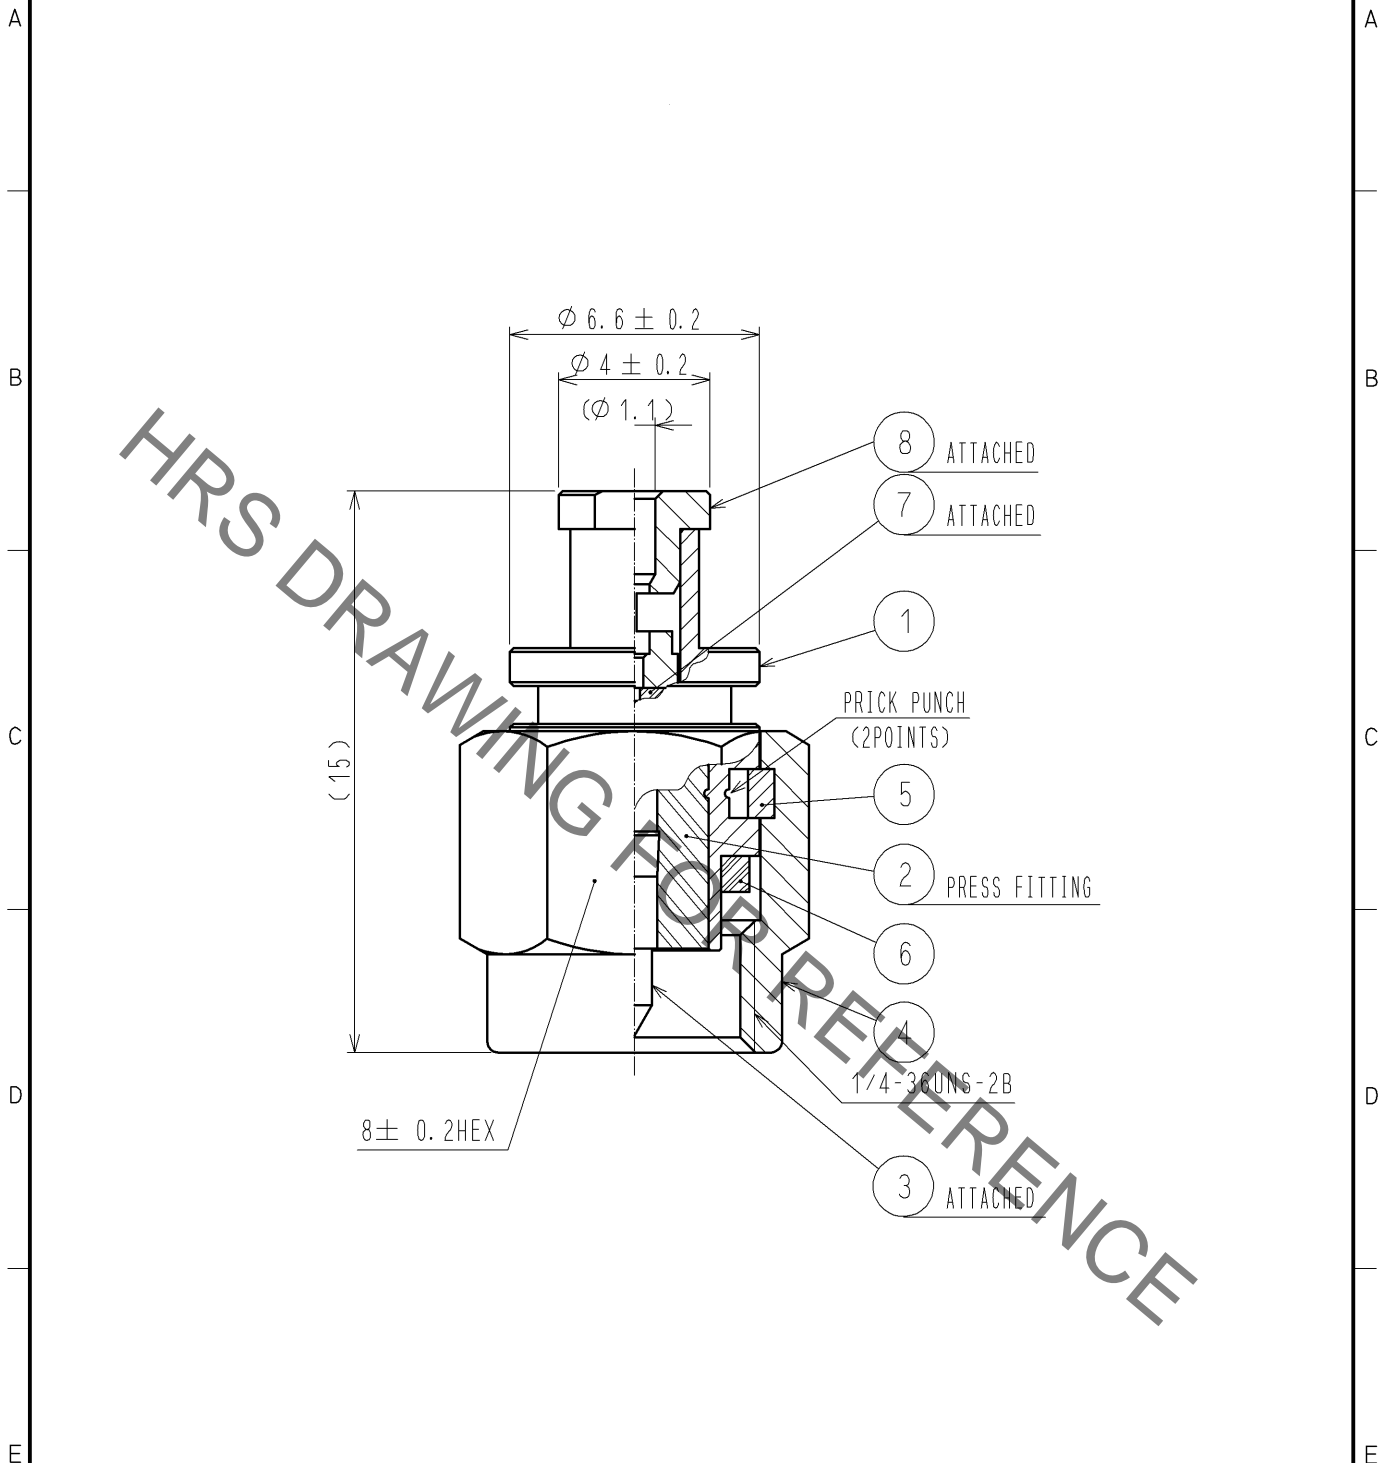

CABLE ASSEMBLY TOOL

FOR SOLDERING : HRM-200/SO-MD

FOR PRESS FITTING : HRM-200-PBN/CV-MD

RoHS COMPLIANT

4	BRASS	NICKEL PLATING	8	BRASS	GOLD PLATING
3	BRASS	GOLD PLATING	7	PTFE	
2	PTFE		6	SILICON RUBBER	(RED)
1	BRASS	NICKEL PLATING	5	BERYLLIUM COPPER	NICKEL PLATING
NO.	MATERIAL	FINISH . REMARKS	NO.	MATERIAL	FINISH . REMARKS

UNITS mm		SCALE 4 : 1	COUNT 	DESCRIPTION OF REVISIONS	DESIGNED	CHECKED	DATE
-------------	--	----------------	-----------	--------------------------	----------	---------	------

HRS HIROSE ELECTRIC CO., LTD.	APPROVED : TS. NOBE	11. 09. 24	DRAWING NO.	EDC4-305102-40
	CHECKED : NK. NINOMIYA	11. 09. 23	PART NO.	HRM-200-040PBN(40)
	DESIGNED : YI. FUNADA	11. 09. 23	CODE NO.	CL323-0790-3-40
	DRAWN : YI. FUNADA	11. 09. 23		1/1