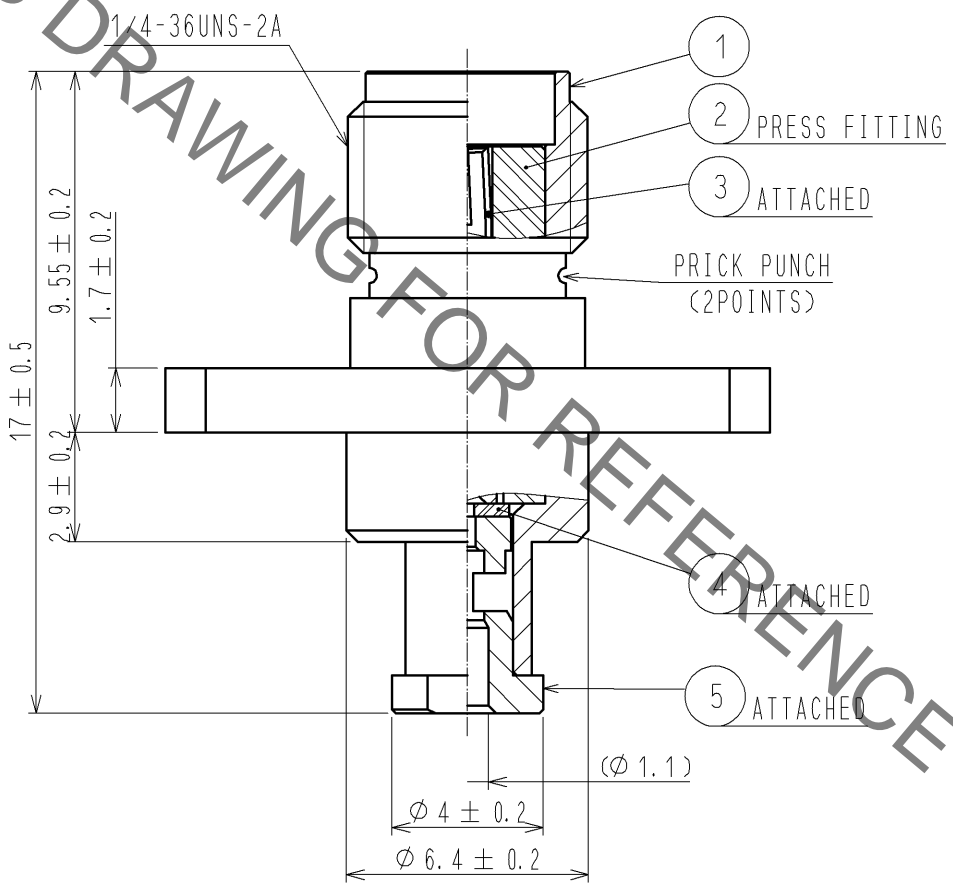

CABLE ASSEMBLY TOOL

FOR SOLDERING : HRM-200/SO-MD

FOR PRESS FITTING : HRM-200-PJ2BN/CV-MD

RoHS COMPLIANT

3	BERYLLIUM COPPER	GOLD PLATING					
2	PTFE		5	BRASS	GOLD PLATING		
1	BRASS	NICKEL PLATING	4	PTFE			
NO.	MATERIAL	FINISH .	REMARKS	NO.	MATERIAL	FINISH .	REMARKS

UNITS mm		SCALE 5 : 1	COUNT 	DESCRIPTION OF REVISIONS	DESIGNED	CHECKED	DATE
-------------	--	----------------	-----------	--------------------------	----------	---------	------

<b>HRS</b> HIROSE ELECTRIC CO., LTD.	APPROVED : TS. NOBE	11.09.24	DRAWING NO.	EDC4-305106-40	
	CHECKED : NK. NINOMIYA	11.09.24	PART NO.	HRM-200-040PJ2BN<40>	
	DESIGNED : YI. FUNADA	11.09.24	CODE NO.	CL323-0794-4-40	
	DRAWN : YI. FUNADA	11.09.24			1/1