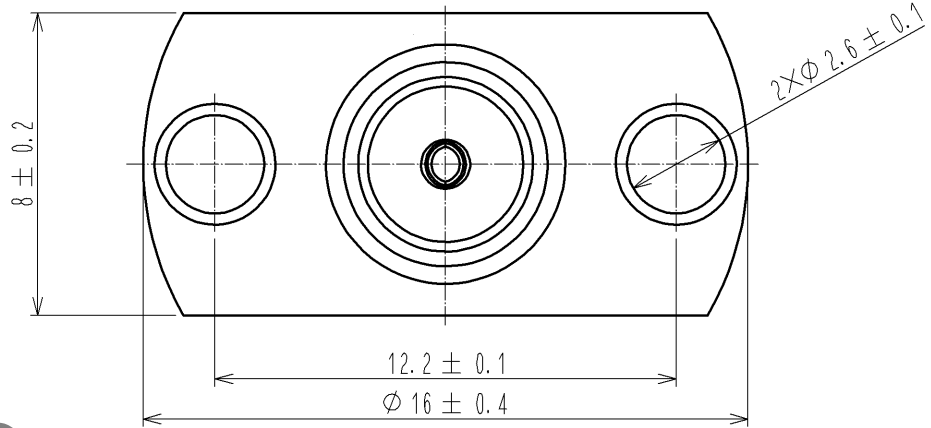

Sep.1.2021 Copyright 2021 HIROSE ELECTRIC CO., LTD. All Rights Reserved.
In case of consideration for using Automotive equipment / device which demand high reliability, kindly contact our sales window correspondents.

CABLE ASSEMBLY TOOL

FOR SOLDERING : HRM-200/SO-MD

FOR PRESS FITTING : HRM-200-PJ2BN/CV-MD

RoHS COMPLIANT

3	BERYLLIUM COPPER	GOLD PLATING					
2	PTFE		5	BRASS	GOLD PLATING		
1	BRASS	NICKEL PLATING	4	PTFE			
NO.	MATERIAL	FINISH .	REMARKS	NO.	MATERIAL	FINISH .	REMARKS

UNITS mm		SCALE 5 : 1	COUNT 	DESCRIPTION OF REVISIONS	DESIGNED	CHECKED	DATE

HRS HIROSE ELECTRIC CO., LTD.	APPROVED : TS. NOBE	11.09.24	DRAWING NO.	EDC4-305106-40	
	CHECKED : NK. NINOMIYA	11.09.24	PART NO.	HRM-200-040PJ2BN<40>	
	DESIGNED : YI. FUNADA	11.09.24	CODE NO.	CL323-0794-4-40	
	DRAWN : YI. FUNADA	11.09.24			1/1