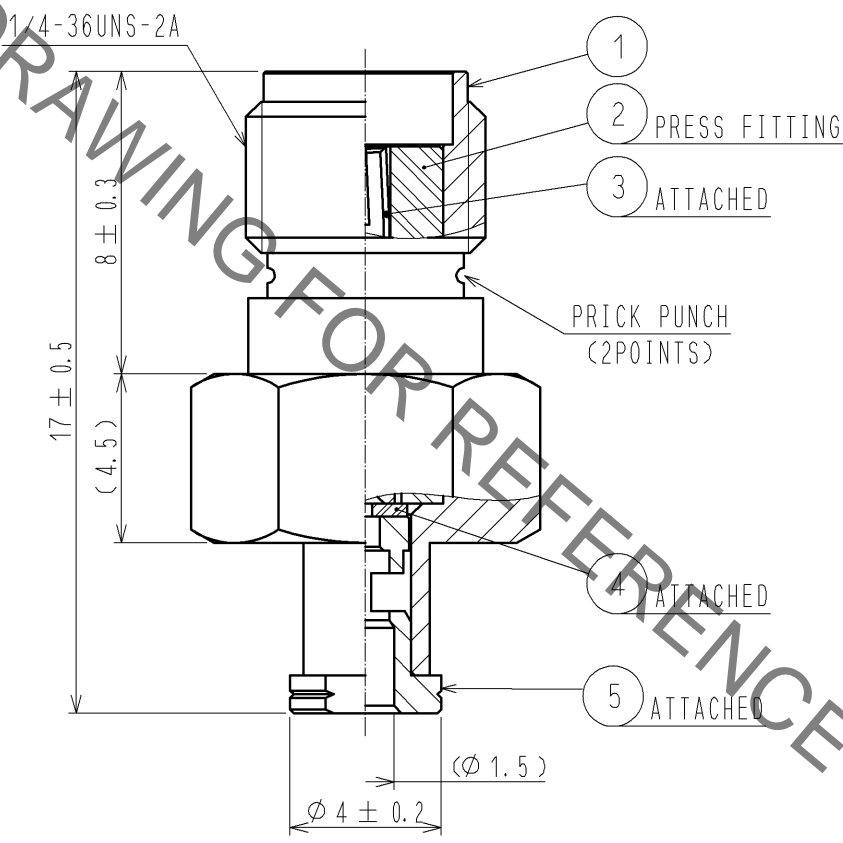

CABLE ASSEMBLY TOOL

FOR SOLDERING : HRM-200/SO-MD

FOR PRESS FITTING : HRM-200-JBN/CV-MD

RoHS COMPLIANT

3	BERYLLIUM COPPER	GOLD PLATING					
2	PTFE		5	BRASS	GOLD PLATING		
1	BRASS	NICKEL PLATING	4	PTFE			
NO.	MATERIAL	FINISH .	REMARKS	NO.	MATERIAL	FINISH .	REMARKS

UNITS mm		SCALE 5 : 1	COUNT 	DESCRIPTION OF REVISIONS	DESIGNED	CHECKED	DATE
-------------	--	----------------	-----------	--------------------------	----------	---------	------

HIROSE ELECTRIC CO., LTD.	APPROVED : TS. NOBE	11. 09. 24	DRAWING NO.	EDC4-305105-40
	CHECKED : NK. NINOMIYA	11. 09. 23	PART NO.	HRM-200-066JBN(40)
	DESIGNED : YI. FUNADA	11. 09. 23	CODE NO.	CL323-0793-1-40
	DRAWN : YI. FUNADA	11. 09. 23		