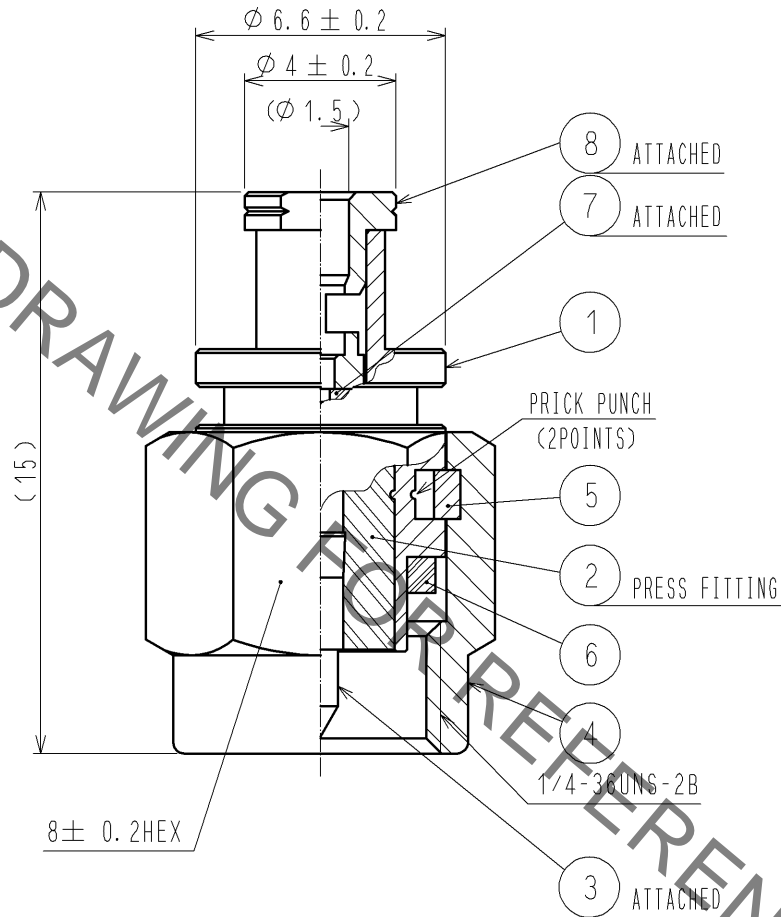

CABLE ASSEMBLY TOOL

FOR SOLDERING : HRM-200/SO-MD

FOR PRESS FITTING : HRM-200-PBN/CV-MD

RoHS COMPLIANT

4	BRASS	NICKEL PLATING	8	BRASS	GOLD PLATING
3	BRASS	GOLD PLATING	7	PTFE	
2	PTFE		6	SILICON RUBBER	(RED)
1	BRASS	NICKEL PLATING	5	BERYLLIUM COPPER	NICKEL PLATING
NO.	MATERIAL	FINISH . REMARKS	NO.	MATERIAL	FINISH . REMARKS

UNITS mm		SCALE 4 : 1	COUNT 	DESCRIPTION OF REVISIONS	DESIGNED	CHECKED	DATE
-------------	--	----------------	-----------	--------------------------	----------	---------	------

HRS HIROSE ELECTRIC CO., LTD.	APPROVED : TS. NOBE	11. 09. 24	DRAWING NO.	EDC4-305103-40
	CHECKED : NK. NINOMIYA	11. 09. 23	PART NO.	HRM-200-066PBN(40)
	DESIGNED : YI. FUNADA	11. 09. 23	CODE NO.	CL323-0791-6-40
	DRAWN : YI. FUNADA	11. 09. 23		1/1