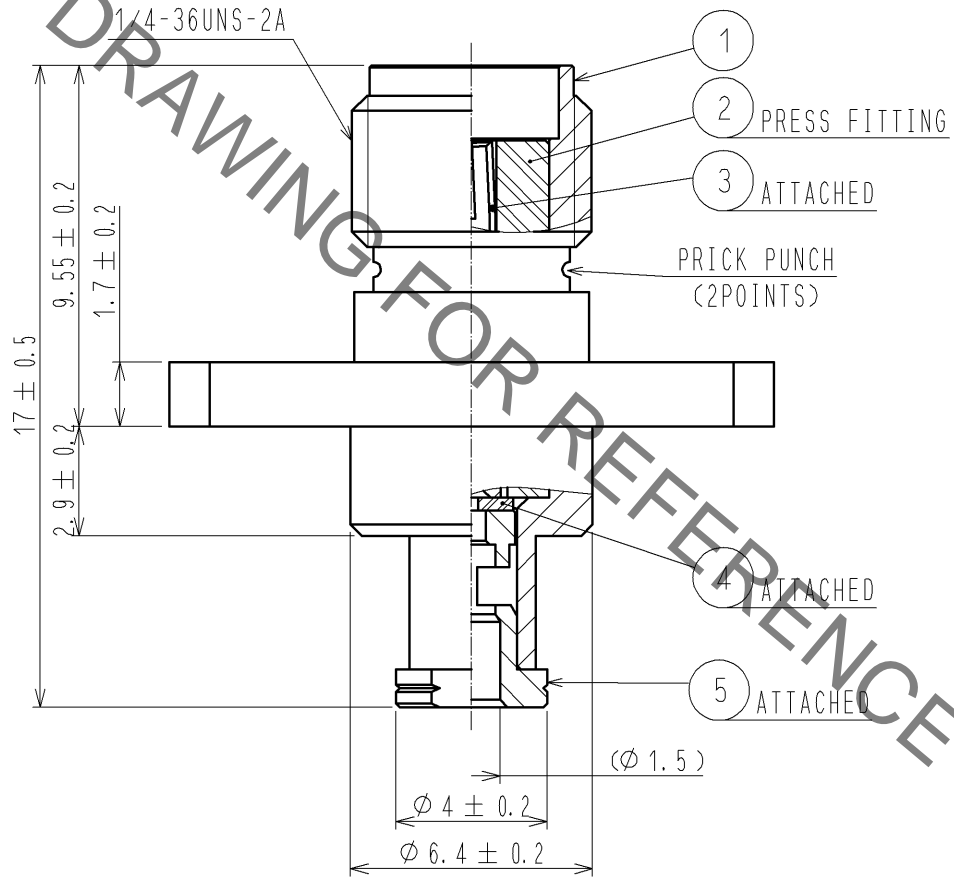

CABLE ASSEMBLY TOOL

FOR SOLDERING : HRM-200/SO-MD

FOR PRESS FITTING : HRM-200-PJ2BN/CV-MD

RoHS COMPLIANT

3	BERYLLIUM COPPER	GOLD PLATING					
2	PTFE		5	BRASS	GOLD PLATING		
1	BRASS	NICKEL PLATING	4	PTFE			
NO.	MATERIAL	FINISH .	REMARKS	NO.	MATERIAL	FINISH .	REMARKS

UNITS mm			SCALE 5 : 1	COUNT 	DESCRIPTION OF REVISIONS	DESIGNED	CHECKED	DATE
-------------	--	--	----------------	-----------	--------------------------	----------	---------	------

<b>HRS</b> HIROSE ELECTRIC CO., LTD.	APPROVED : TS. NOBE	11. 09. 24	DRAWING NO.	EDC4-304880-40	
	CHECKED : NK. NINOMIYA	11. 09. 24	PART NO.	HRM-200-066PJ2BN<40>	
	DESIGNED : YI. FUNADA	11. 09. 24	CODE NO.	CL323-0788-1-40	
	DRAWN : YI. FUNADA	11. 09. 24			1/1