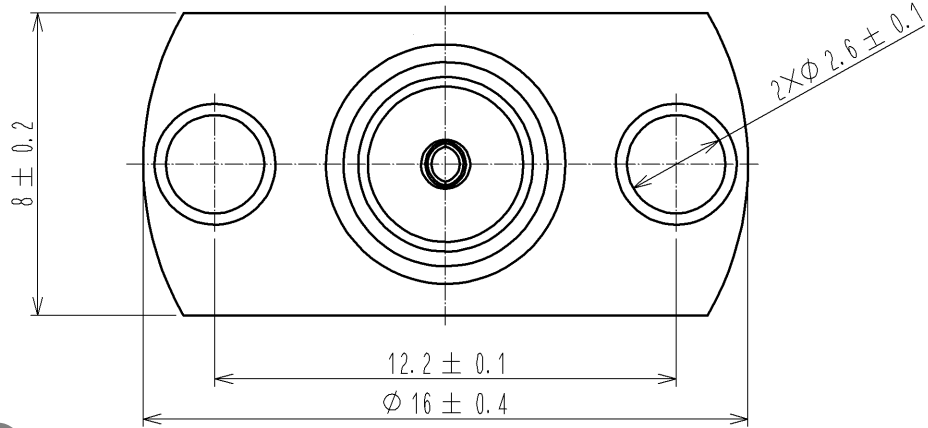

Sep.1.2021 Copyright 2021 HIROSE ELECTRIC CO., LTD. All Rights Reserved.
In case of consideration for using Automotive equipment / device which demand high reliability, kindly contact our sales window correspondents.

CABLE ASSEMBLY TOOL

FOR SOLDERING : HRM-200/SO-MD

FOR PRESS FITTING : HRM-200-PJ2BN/CV-MD

RoHS COMPLIANT

3	BERYLLIUM COPPER	GOLD PLATING					
2	PTFE		5	BRASS	GOLD PLATING		
1	BRASS	NICKEL PLATING	4	PTFE			
NO.	MATERIAL	FINISH .	REMARKS	NO.	MATERIAL	FINISH .	REMARKS

UNITS mm			SCALE 5 : 1	COUNT 	DESCRIPTION OF REVISIONS	DESIGNED	CHECKED	DATE

HRS HIROSE ELECTRIC CO., LTD.	APPROVED : TS. NOBE	11. 09. 24	DRAWING NO.	EDC4-304880-40	
	CHECKED : NK. NINOMIYA	11. 09. 24	PART NO.	HRM-200-066PJ2BN<40>	
	DESIGNED : YI. FUNADA	11. 09. 24	CODE NO.	CL323-0788-1-40	
	DRAWN : YI. FUNADA	11. 09. 24			1/1