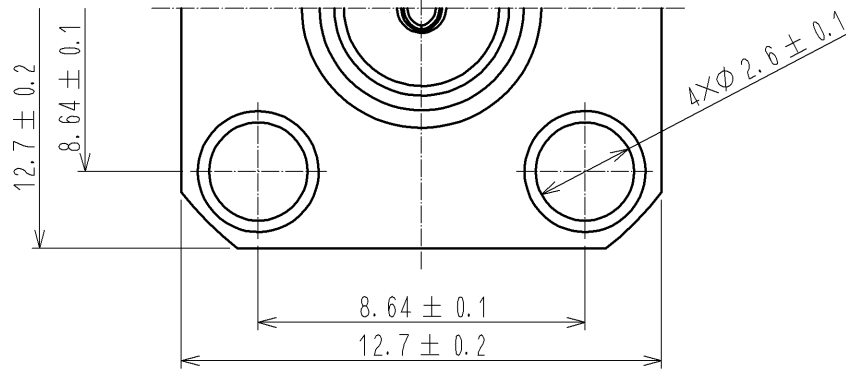

Sep.1.2021 Copyright 2021 HIROSE ELECTRIC CO., LTD. All Rights Reserved.
In case of consideration for using Automotive equipment / device which demand high reliability, kindly contact our sales window correspondents.

CABLE ASSEMBLY TOOL

FOR SOLDERING : HRM-200/SO-MD

FOR PRESS FITTING : HRM-200-PJ4BN/CV-MD

RoHS COMPLIANT

3	BERYLLIUM COPPER	GOLD PLATING					
2	PTFE		5	BRASS	GOLD PLATING		
1	BRASS	NICKEL PLATING	4	PTFE			
NO.	MATERIAL	FINISH .	REMARKS	NO.	MATERIAL	FINISH .	REMARKS

UNITS mm		SCALE 5 : 1	COUNT 	DESCRIPTION OF REVISIONS	DESIGNED	CHECKED	DATE

HRS HIROSE ELECTRIC CO., LTD.	APPROVED : TS. NOBE	11. 09. 24	DRAWING NO.	EDC4-305110-40	
	CHECKED : NK. NINOMIYA	11. 09. 24	PART NO.	HRM-200-066PJ4BN<40>	
	DESIGNED : YI. FUNADA	11. 09. 24	CODE NO.	CL323-0796-0-40	
	DRAWN : YI. FUNADA	11. 09. 24			1/1