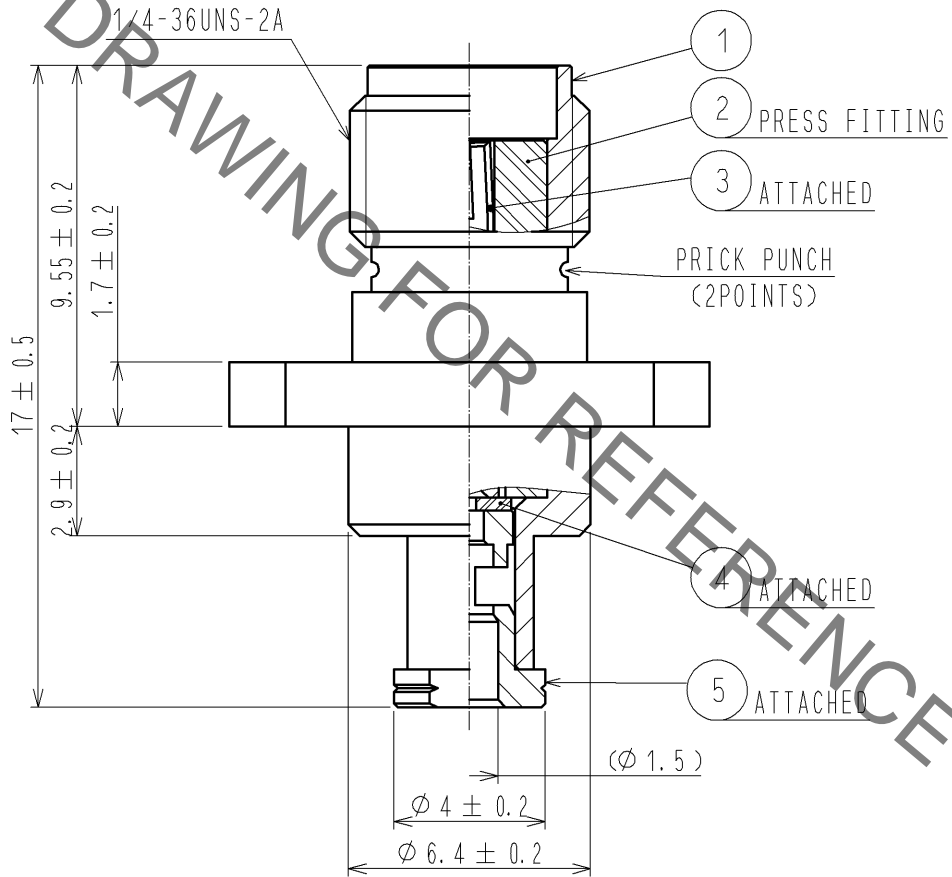

CABLE ASSEMBLY TOOL

FOR SOLDERING : HRM-200/SO-MD

FOR PRESS FITTING : HRM-200-PJ4BN/CV-MD

RoHS COMPLIANT

3	BERYLLIUM COPPER	GOLD PLATING					
2	PTFE		5	BRASS	GOLD PLATING		
1	BRASS	NICKEL PLATING	4	PTFE			
NO.	MATERIAL	FINISH .	REMARKS	NO.	MATERIAL	FINISH .	REMARKS

UNITS mm		SCALE 5 : 1	COUNT 	DESCRIPTION OF REVISIONS	DESIGNED	CHECKED	DATE
-------------	--	----------------	-----------	--------------------------	----------	---------	------

<b>HRS</b> HIROSE ELECTRIC CO., LTD.	APPROVED : TS. NOBE	11. 09. 24	DRAWING NO.	EDC4-305110-40	
	CHECKED : NK. NINOMIYA	11. 09. 24	PART NO.	HRM-200-066PJ4BN<40>	
	DESIGNED : YI. FUNADA	11. 09. 24	CODE NO.	CL323-0796-0-40	
	DRAWN : YI. FUNADA	11. 09. 24			1/1