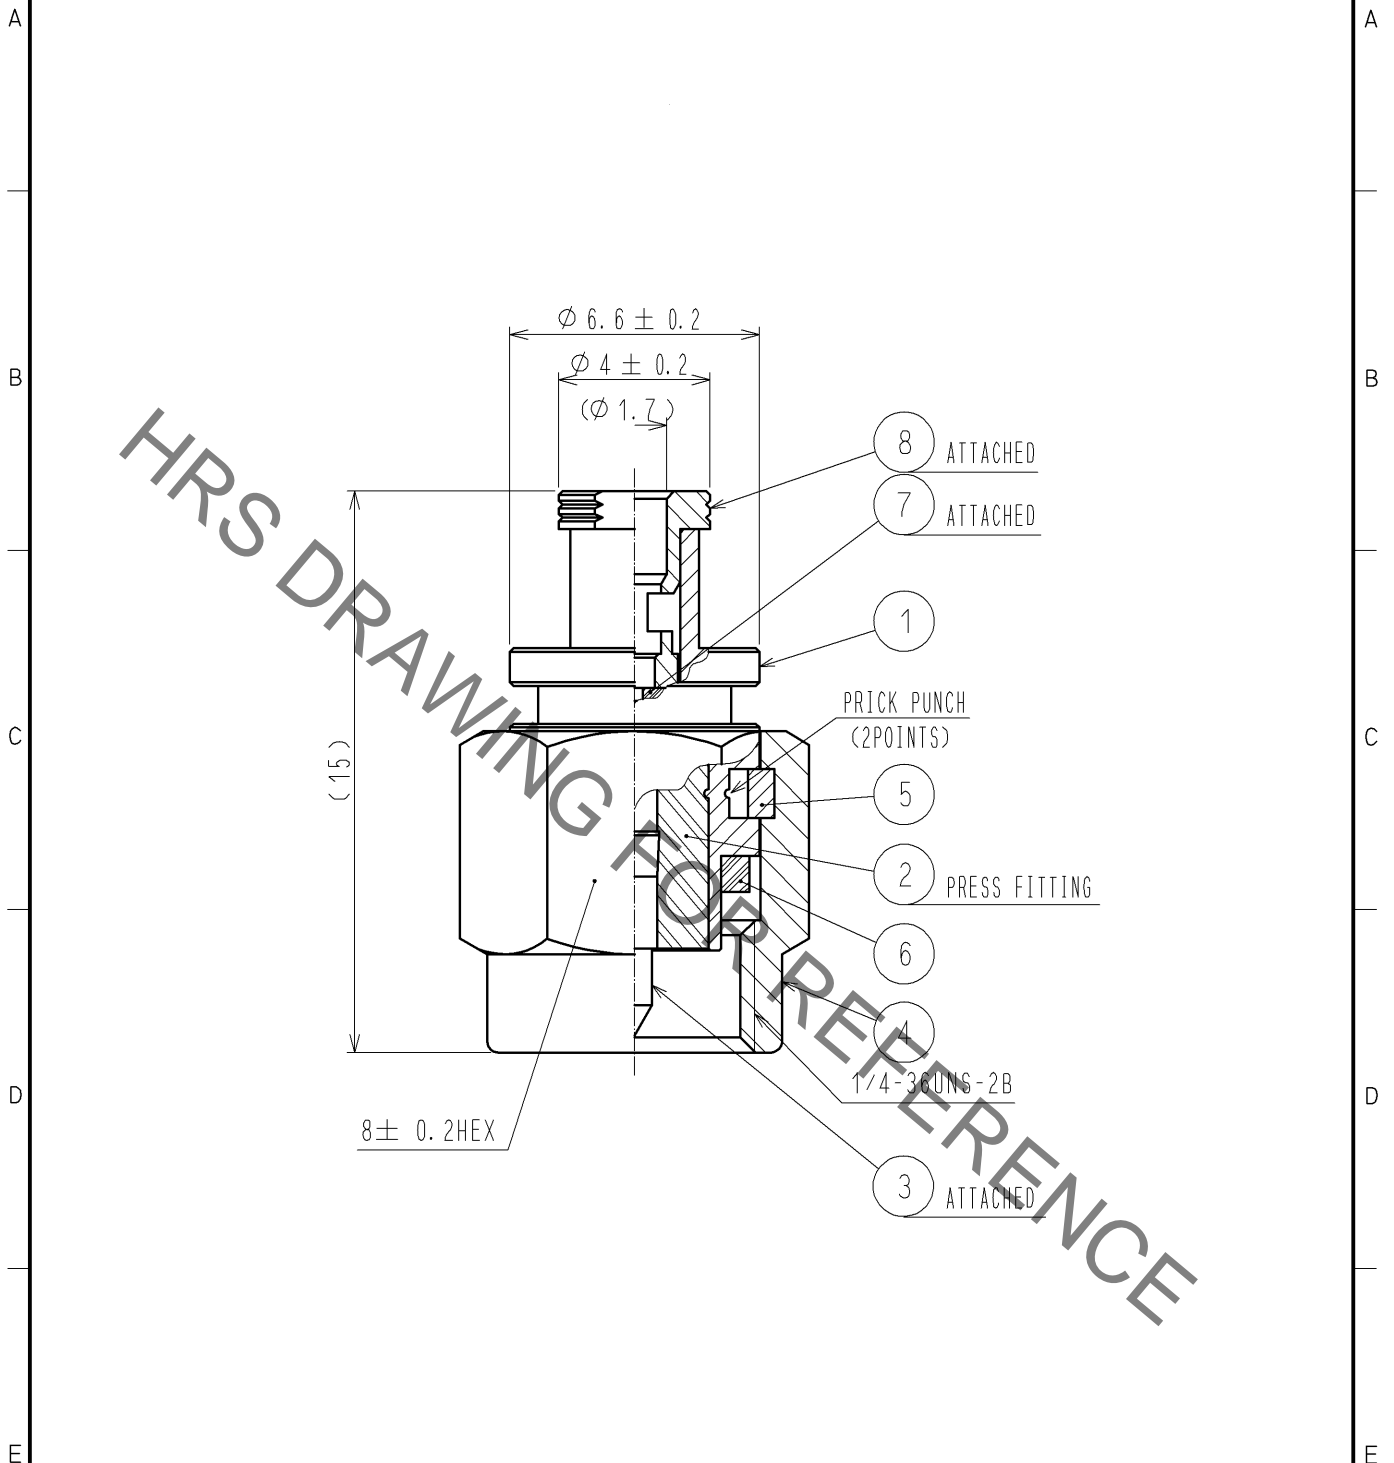

CABLE ASSEMBLY TOOL

FOR SOLDERING : HRM-200/SO-MD

FOR PRESS FITTING : HRM-200-PBN/CV-MD

RoHS COMPLIANT

| 4   | BRASS    | NICKEL PLATING   | 8   | BRASS            | GOLD PLATING     |
|-----|----------|------------------|-----|------------------|------------------|
| 3   | BRASS    | GOLD PLATING     | 7   | PTFE             |                  |
| 2   | PTFE     |                  | 6   | SILICON RUBBER   | (RED)            |
| 1   | BRASS    | NICKEL PLATING   | 5   | BERYLLIUM COPPER | NICKEL PLATING   |
| NO. | MATERIAL | FINISH . REMARKS | NO. | MATERIAL         | FINISH . REMARKS |

|             |  |                |           |                          |          |         |      |
|-------------|--|----------------|-----------|--------------------------|----------|---------|------|
| UNITS<br>mm |  | SCALE<br>4 : 1 | COUNT<br> | DESCRIPTION OF REVISIONS | DESIGNED | CHECKED | DATE |
|-------------|--|----------------|-----------|--------------------------|----------|---------|------|