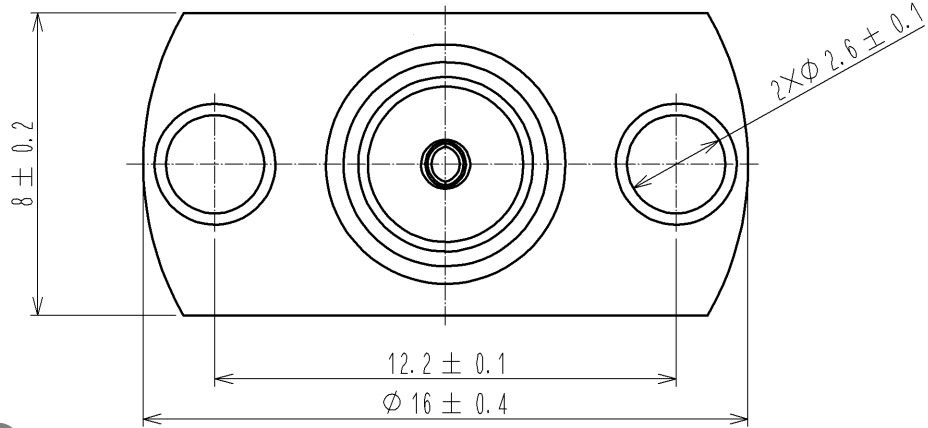

Sep.1.2021 Copyright 2021 HIROSE ELECTRIC CO., LTD. All Rights Reserved.
In case of consideration for using Automotive equipment / device which demand high reliability, kindly contact our sales window correspondents.

CABLE ASSEMBLY TOOL

FOR SOLDERING : HRM-200/SO-MD

FOR PRESS FITTING : HRM-200-PJ2BN/CV-MD

RoHS COMPLIANT

3	BERYLLIUM COPPER	GOLD PLATING					
2	PTFE		5	BRASS	GOLD PLATING		
1	BRASS	NICKEL PLATING	4	PTFE			
NO.	MATERIAL	FINISH .	REMARKS	NO.	MATERIAL	FINISH .	REMARKS

UNITS mm		SCALE 5 : 1	COUNT 	DESCRIPTION OF REVISIONS	DESIGNED	CHECKED	DATE

HRS HIROSE ELECTRIC CO., LTD.	APPROVED : TS. NOBE	11. 09. 24	DRAWING NO.	EDC4-305374-40
	CHECKED : NK. NINOMIYA	11. 09. 24	PART NO.	HRM-200-088PJ2BN<40>
	DESIGNED : YI. FUNADA	11. 09. 24	CODE NO.	CL323-0802-0-40
	DRAWN : YI. FUNADA	11. 09. 24		1/1