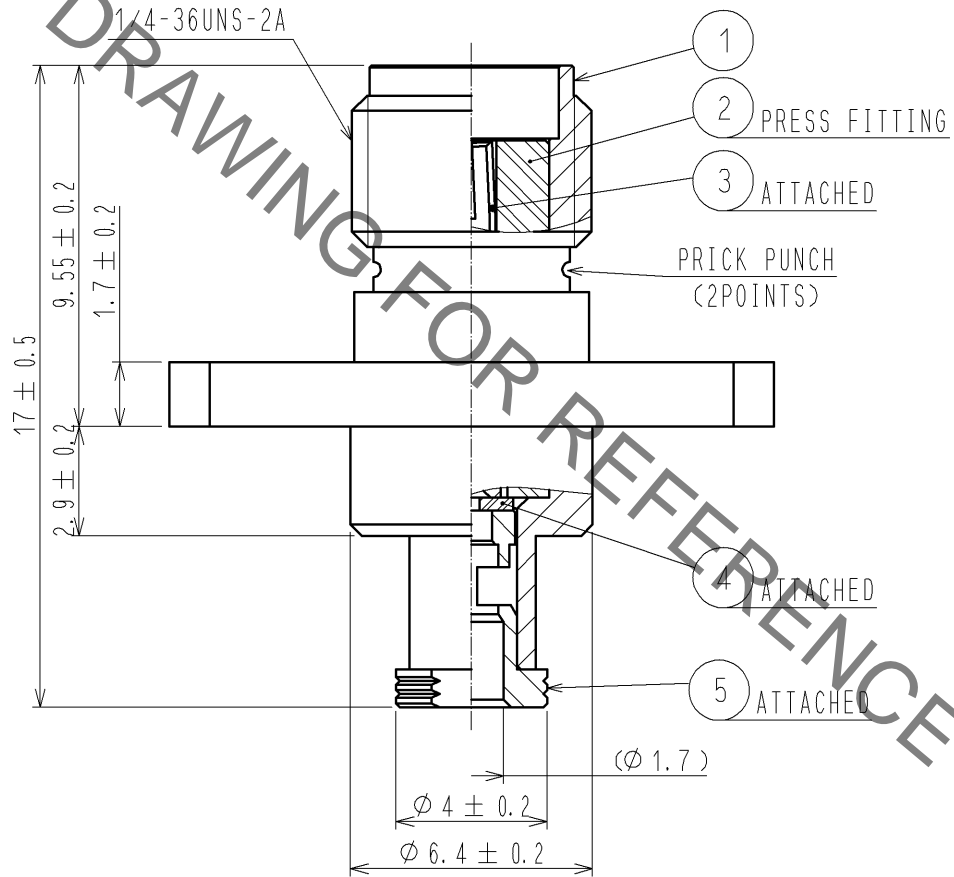

CABLE ASSEMBLY TOOL

FOR SOLDERING : HRM-200/SO-MD

FOR PRESS FITTING : HRM-200-PJ2BN/CV-MD

RoHS COMPLIANT

3	BERYLLIUM COPPER	GOLD PLATING					
2	PTFE		5	BRASS	GOLD PLATING		
1	BRASS	NICKEL PLATING	4	PTFE			
NO.	MATERIAL	FINISH .	REMARKS	NO.	MATERIAL	FINISH .	REMARKS

UNITS mm		SCALE 5 : 1	COUNT 	DESCRIPTION OF REVISIONS	DESIGNED	CHECKED	DATE
-------------	--	----------------	-----------	--------------------------	----------	---------	------

<b>HRS</b> HIROSE ELECTRIC CO., LTD.	APPROVED : TS. NOBE	11. 09. 24	DRAWING NO.	EDC4-305374-40
	CHECKED : NK. NINOMIYA	11. 09. 24	PART NO.	HRM-200-088PJ2BN<40>
	DESIGNED : YI. FUNADA	11. 09. 24	CODE NO.	CL323-0802-0-40
	DRAWN : YI. FUNADA	11. 09. 24		1/1