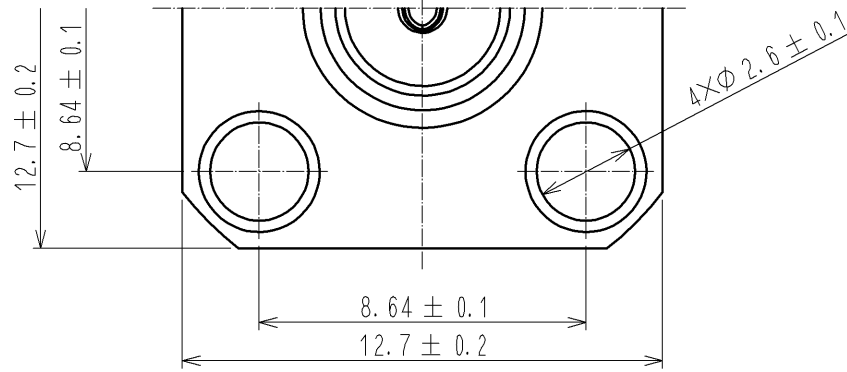

Aug.1.2021 Copyright 2021 HIROSE ELECTRIC CO., LTD. All Rights Reserved.
In case of consideration for using Automotive equipment / device which demand high reliability, kindly contact our sales window correspondents.

CABLE ASSEMBLY TOOL

FOR SOLDERING : HRM-200/SO-MD

FOR PRESS FITTING : HRM-200-PJ4BN/CV-MD

RoHS COMPLIANT

3	BERYLLIUM COPPER	GOLD PLATING					
2	PTFE		5	BRASS	GOLD PLATING		
1	BRASS	NICKEL PLATING	4	PTFE			
NO.	MATERIAL	FINISH .	REMARKS	NO.	MATERIAL	FINISH .	REMARKS

UNITS mm		SCALE 5 : 1	COUNT 	DESCRIPTION OF REVISIONS	DESIGNED	CHECKED	DATE

HRS HIROSE ELECTRIC CO., LTD.	APPROVED : TS. NOBE	11. 09. 24	DRAWING NO.	EDC4-305375-40	
	CHECKED : NK. NINOMIYA	11. 09. 24	PART NO.	HRM-200-088PJ4BN<40>	
	DESIGNED : YI. FUNADA	11. 09. 24	CODE NO.	CL323-0803-3-40	
	DRAWN : YI. FUNADA	11. 09. 24			1/1