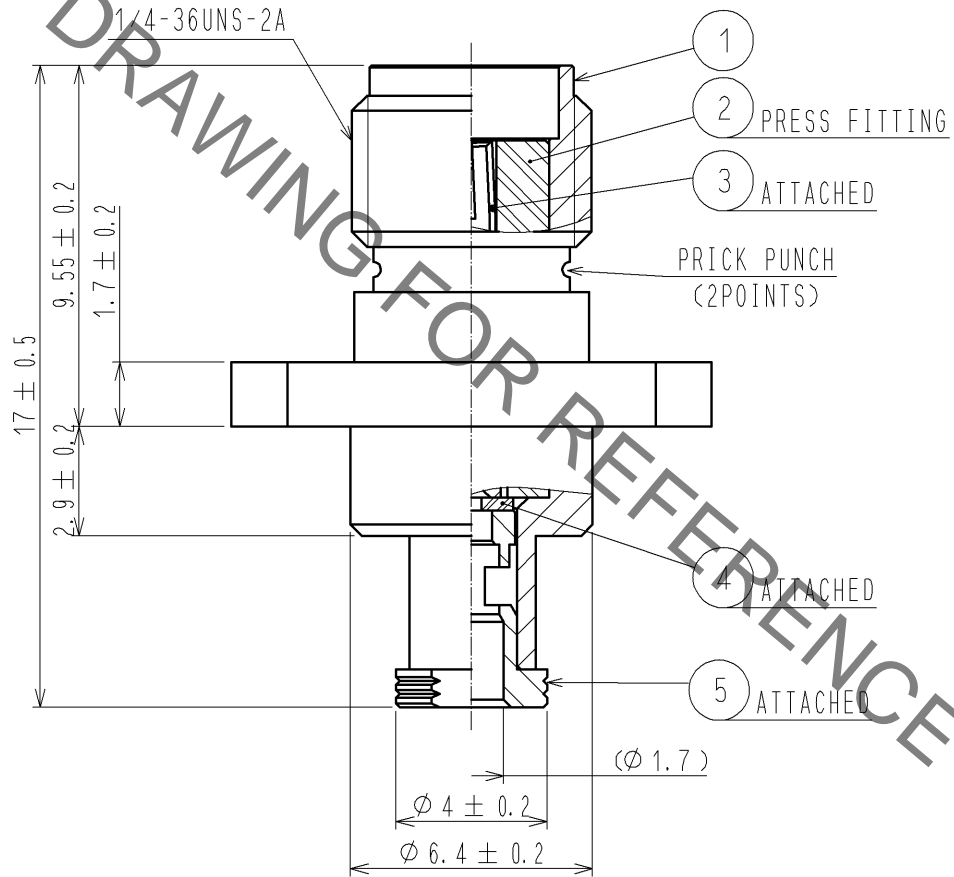

CABLE ASSEMBLY TOOL

FOR SOLDERING : HRM-200/SO-MD

FOR PRESS FITTING : HRM-200-PJ4BN/CV-MD

RoHS COMPLIANT

3	BERYLLIUM COPPER	GOLD PLATING					
2	PTFE		5	BRASS	GOLD PLATING		
1	BRASS	NICKEL PLATING	4	PTFE			
NO.	MATERIAL	FINISH .	REMARKS	NO.	MATERIAL	FINISH .	REMARKS

UNITS mm		SCALE 5 : 1	COUNT 	DESCRIPTION OF REVISIONS	DESIGNED	CHECKED	DATE
-------------	--	----------------	-----------	--------------------------	----------	---------	------

HRS HIROSE ELECTRIC CO., LTD.	APPROVED : TS. NOBE	11. 09. 24	DRAWING NO.	EDC4-305375-40	
	CHECKED : NK. NINOMIYA	11. 09. 24	PART NO.	HRM-200-088PJ4BN<40>	
	DESIGNED : YI. FUNADA	11. 09. 24	CODE NO.	CL323-0803-3-40	
	DRAWN : YI. FUNADA	11. 09. 24			1/1