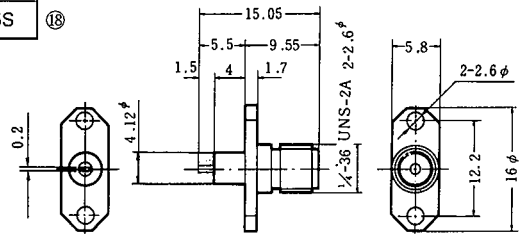

HRM SERIES RF CO-AXIAL CONNECTORS

HRS No.	Part No.
CL323-0215-5	HRM-300-11S

Fastened with machine screws at two places
 Tab terminals
 Straight receptacles

HRS No.	Part No.
CL323-0089-2-09	HRM-300-25(09) ⑩
* CL323-0219-6	HRM-300-25S ⑩

Fastened with machine screws at two places
 Tab terminals
 Straight receptacles

HRS No.	Part No.
CL323-0228-7	HRM-300-110S

Fastened with machine screws at two places
 Round-bar terminals
 Straight receptacles

HRS No.	Part No.
CL323-0229-0	HRM-300-118S

Fastened with machine screws at four places
 Round-bar terminals
 Straight receptacles

*Standard product

X-ON Electronics

Largest Supplier of Electrical and Electronic Components