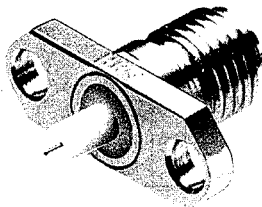

HRM SERIES RF CO-AXIAL CONNECTORS

HRS No.	Part No.
CL323-0215-5	HRM-300-11S

Fastened with machine screws at two places
 Tab terminals
 Straight receptacles

HRS No.	Part No.
CL323-0089-2-09	HRM-300-25(09) ⑩
* CL323-0219-6	HRM-300-25S ⑩

Fastened with machine screws at two places
 Tab terminals
 Straight receptacles

HRS No.	Part No.
CL323-0228-7	HRM-300-110S

Fastened with machine screws at two places
 Round-bar terminals
 Straight receptacles

HRS No.	Part No.
CL323-0229-0	HRM-300-118S

Fastened with machine screws at four places
 Round-bar terminals
 Straight receptacles

*Standard product

X-ON Electronics

Largest Supplier of Electrical and Electronic Components