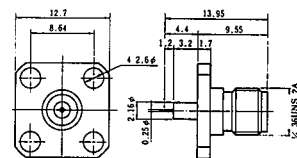

Fastened with machine screws at two places
 Tab terminals
 Straight receptacles

HRS No.	Part No.
CL323-0228-7	HRM-300-110S

Fastened with machine screws at two places
 Round-bar terminals
 Straight receptacles

HRS No.	Part No.
CL323-0229-0	HRM-300-118S

Fastened with machine screws at four places
 Round-bar terminals
 Straight receptacles

*Standard product

X-ON Electronics

Largest Supplier of Electrical and Electronic Components