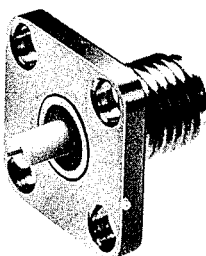

HRM SERIES RF CO-AXIAL CONNECTORS

HRS No.	Part No.
CL323-0215-5	HRM-300-11S

Fastened with machine screws at two places
 Tab terminals
 Straight receptacles

HRS No.	Part No.
CL323-0089-2-09	HRM-300-25(09) ⑩
* CL323-0219-6	HRM-300-25S ⑩

Fastened with machine screws at two places
 Tab terminals
 Straight receptacles

HRS No.	Part No.
CL323-0228-7	HRM-300-110S

Fastened with machine screws at two places
 Round-bar terminals
 Straight receptacles

HRS No.	Part No.
CL323-0229-0	HRM-300-118S

Fastened with machine screws at four places
 Round-bar terminals
 Straight receptacles

*Standard product

X-ON Electronics

Largest Supplier of Electrical and Electronic Components