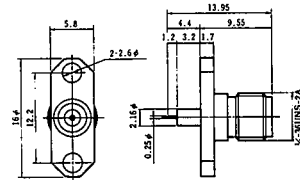

HRM SERIES RF CO-AXIAL CONNECTORS

HRS No.	Part No.
CL323-0215-5	HRM-300-11S

Fastened with machine screws at two places
 Tab terminals
 Straight receptacles

HRS No.	Part No.
CL323-0089-2-09	HRM-300-25(09) ⑩
* CL323-0219-6	HRM-300-25S ⑩

Fastened with machine screws at two places
 Tab terminals
 Straight receptacles

HRS No.	Part No.
CL323-0228-7	HRM-300-110S

Fastened with machine screws at two places
 Round-bar terminals
 Straight receptacles

HRS No.	Part No.
CL323-0229-0	HRM-300-118S

Fastened with machine screws at four places
 Round-bar terminals
 Straight receptacles

*Standard product

X-ON Electronics

Largest Supplier of Electrical and Electronic Components