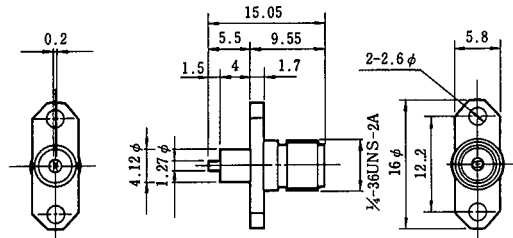

HRM SERIES RF CO-AXIAL CONNECTORS

HRS No.	Part No.
CL323-0215-5	HRM-300-11S

Fastened with machine screws at two places
 Tab terminals
 Straight receptacles

HRS No.	Part No.
CL323-0089-2-09	HRM-300-25(09) ⑩
* CL323-0219-6	HRM-300-25S ⑩

Fastened with machine screws at two places
 Tab terminals
 Straight receptacles

HRS No.	Part No.
CL323-0228-7	HRM-300-110S

Fastened with machine screws at two places
 Round-bar terminals
 Straight receptacles

HRS No.	Part No.
CL323-0229-0	HRM-300-118S

Fastened with machine screws at four places
 Round-bar terminals
 Straight receptacles

*Standard product

X-ON Electronics

Largest Supplier of Electrical and Electronic Components