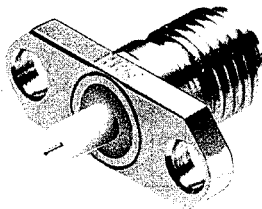

HRM SERIES RF CO-AXIAL CONNECTORS

HRS No.	Part No.
CL323-0215-5	HRM-300-11S

Fastened with machine screws at two places
 Tab terminals
 Straight receptacles

HRS No.	Part No.
CL323-0089-2-09	HRM-300-25(09) ⑩
* CL323-0219-6	HRM-300-25S ⑩

Fastened with machine screws at two places
 Tab terminals
 Straight receptacles

HRS No.	Part No.
CL323-0228-7	HRM-300-110S

Fastened with machine screws at two places
 Round-bar terminals
 Straight receptacles

HRS No.	Part No.
CL323-0229-0	HRM-300-118S

Fastened with machine screws at four places
 Round-bar terminals
 Straight receptacles

*Standard product

X-ON Electronics

Largest Supplier of Electrical and Electronic Components