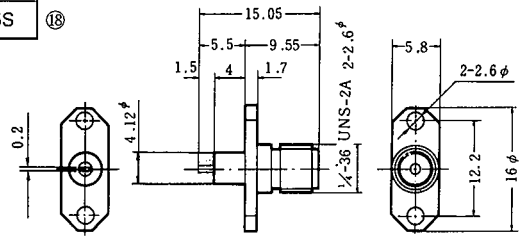

HRM SERIES RF CO-AXIAL CONNECTORS

HRS No.	Part No.
CL323-0215-5	HRM-300-11S

Fastened with machine screws at two places
 Tab terminals
 Straight receptacles

HRS No.	Part No.
CL323-0089-2-09	HRM-300-25(09) ⑩
* CL323-0219-6	HRM-300-25S ⑩

Fastened with machine screws at two places
 Tab terminals
 Straight receptacles

HRS No.	Part No.
CL323-0228-7	HRM-300-110S

Fastened with machine screws at two places
 Round-bar terminals
 Straight receptacles

HRS No.	Part No.
CL323-0229-0	HRM-300-118S

Fastened with machine screws at four places
 Round-bar terminals
 Straight receptacles

*Standard product

X-ON Electronics

Largest Supplier of Electrical and Electronic Components