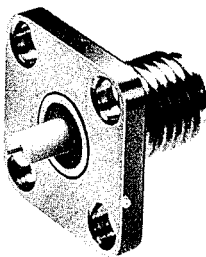

HRM SERIES RF CO-AXIAL CONNECTORS

HRS No.	Part No.
CL323-0215-5	HRM-300-11S

Fastened with machine screws at two places
 Tab terminals
 Straight receptacles

HRS No.	Part No.
CL323-0089-2-09	HRM-300-25(09) ⑩
* CL323-0219-6	HRM-300-25S ⑩

Fastened with machine screws at two places
 Tab terminals
 Straight receptacles

HRS No.	Part No.
CL323-0228-7	HRM-300-110S

Fastened with machine screws at two places
 Round-bar terminals
 Straight receptacles

HRS No.	Part No.
CL323-0229-0	HRM-300-118S

Fastened with machine screws at four places
 Round-bar terminals
 Straight receptacles

*Standard product

X-ON Electronics

Largest Supplier of Electrical and Electronic Components