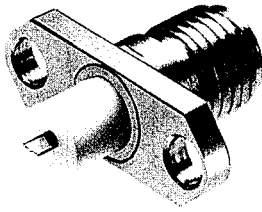

HRM SERIES RF CO-AXIAL CONNECTORS

HRS No.	Part No.
CL323-0215-5	HRM-300-11S

Fastened with machine screws at two places
 Tab terminals
 Straight receptacles

HRS No.	Part No.
CL323-0089-2-09	HRM-300-25(09) ⑩
* CL323-0219-6	HRM-300-25S ⑩

Fastened with machine screws at two places
 Tab terminals
 Straight receptacles

HRS No.	Part No.
CL323-0228-7	HRM-300-110S

Fastened with machine screws at two places
 Round-bar terminals
 Straight receptacles

HRS No.	Part No.
CL323-0229-0	HRM-300-118S

Fastened with machine screws at four places
 Round-bar terminals
 Straight receptacles

*Standard product

X-ON Electronics

Largest Supplier of Electrical and Electronic Components