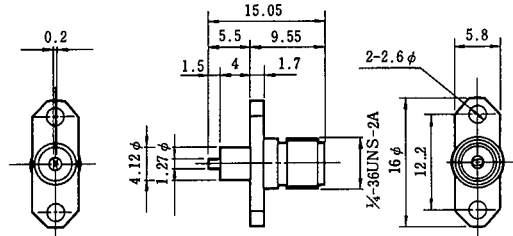

HRM SERIES RF CO-AXIAL CONNECTORS

HRS No.	Part No.
CL323-0215-5	HRM-300-11S

Fastened with machine screws at two places
 Tab terminals
 Straight receptacles

HRS No.	Part No.
CL323-0089-2-09	HRM-300-25(09) ⑩
* CL323-0219-6	HRM-300-25S ⑩

Fastened with machine screws at two places
 Tab terminals
 Straight receptacles

HRS No.	Part No.
CL323-0228-7	HRM-300-110S

Fastened with machine screws at two places
 Round-bar terminals
 Straight receptacles

HRS No.	Part No.
CL323-0229-0	HRM-300-118S

Fastened with machine screws at four places
 Round-bar terminals
 Straight receptacles

*Standard product

X-ON Electronics

Largest Supplier of Electrical and Electronic Components