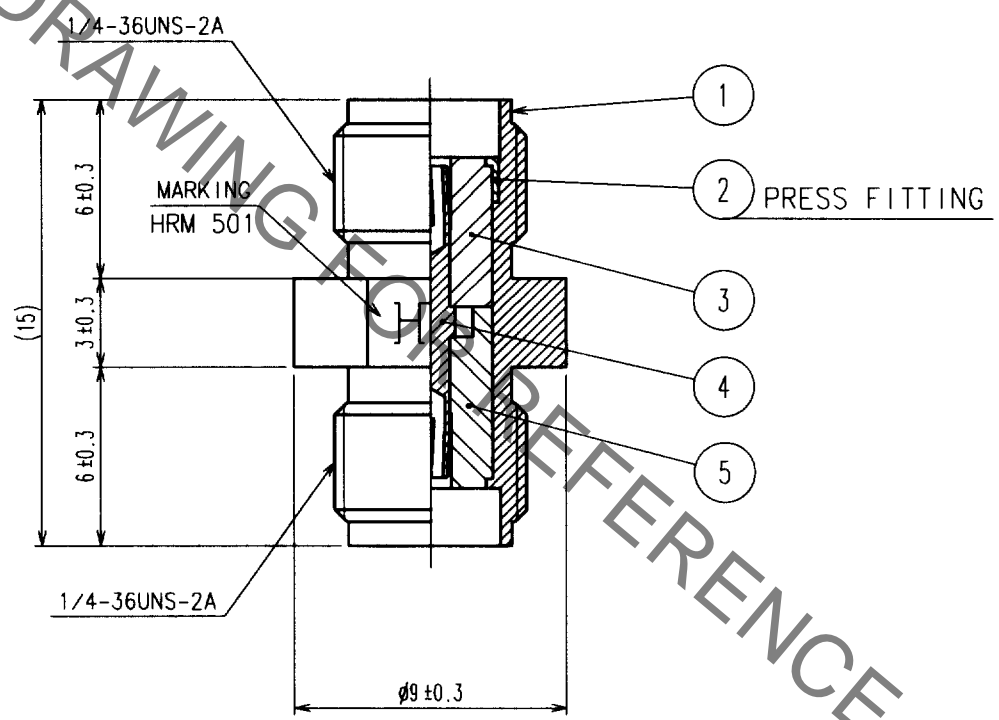

Aug.1.2021 Copyright 2021 HIROSE ELECTRIC CO., LTD. All Rights Reserved.
In case of consideration for using Automotive equipment / device which demand high reliability, kindly contact our sales window correspondents.

1		2			3			4		
COUNT	DESCRIPTION OF REVISIONS	BY	CHKD	DATE	COUNT	DESCRIPTION OF REVISIONS	BY	CHKD	DATE	
△					△					
△					△					
△					△					

A
B
C
D
E

3	PTFE		5	PTFE	
2	STAINLESS STEEL	GOLD PLATING	4	BERYLLIUM COPPER	GOLD PLATING
1	STAINLESS STEEL	GOLD PLATING			
NO.	MATERIAL	FINISH, REMARKS	NO.	MATERIAL	FINISH, REMARKS

CODE NO. (OLD) CL		DRAWN R.KIMURA 01.10.04	DESIGNED R.KIMURA 01.10.04	CHECKED M. Yamane 01.10.04	APPROVED Kobayashi 01.10.04	RELEASED

TO
RF

  SACLE 4 : 1 UNITS mm	DRAWING NO. EDC4-004798-09	PART NO. HRM-501(09)	
	  HIROSE ELECTRIC CO., LTD.	CODE NO. CL323-0029-0-09	1/1