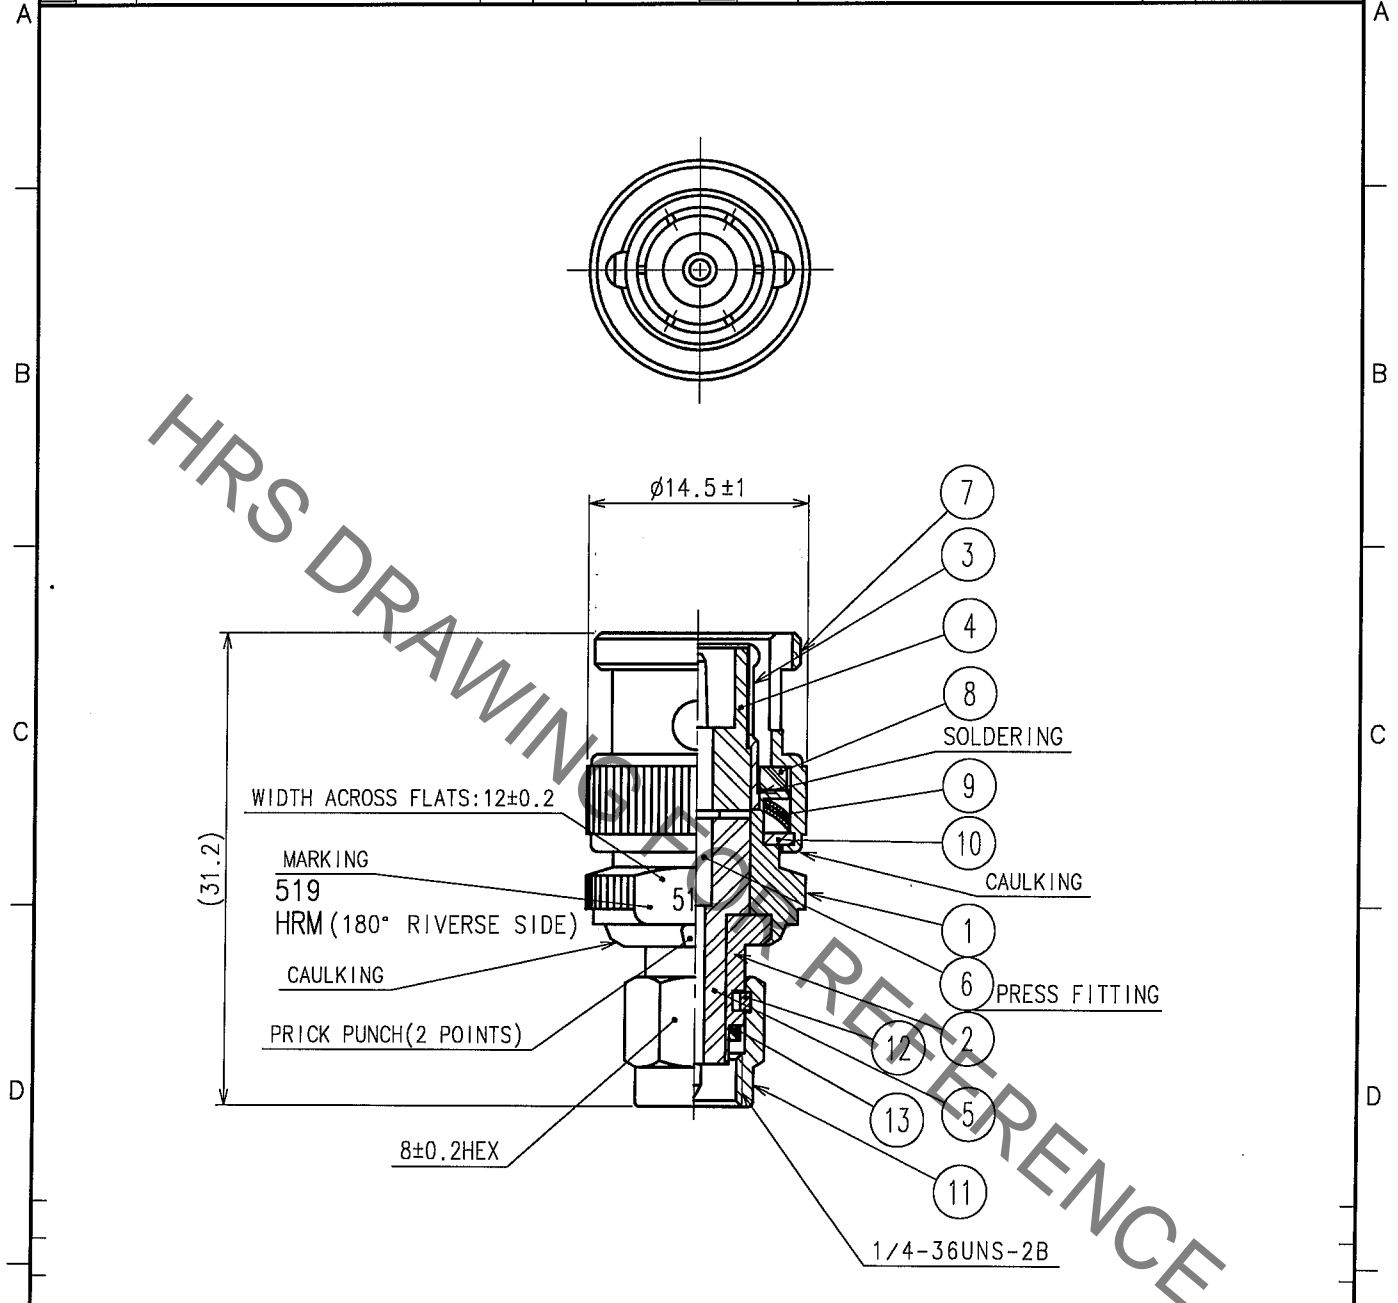

Sep.1.2021 Copyright 2021 HIROSE ELECTRIC CO., LTD. All Rights Reserved.
In case of consideration for using Automotive equipment / device which demand high reliability, kindly contact our sales window correspondents.

1		2			3			4		
COUNT	DESCRIPTION OF REVISIONS	BY	CHKD	DATE	COUNT	DESCRIPTION OF REVISIONS	BY	CHKD	DATE	
△				..	△				..	
△					△				..	
△					△				..	

7	BRASS	SILVER PLATING			
6	BRASS	GOLD PLATING	13	SILICONE RUBBER	
5	PTFE		12	BERYLLIUM COPPER	NICKEL PLATING
4	PTFE		11	STAINLESS STEEL	GOLD PLATING
3	BERYLLIUM COPPER	SILVER PLATING	10	BRASS	SILVER PLATING
2	STAINLESS STEEL	GOLD PLATING	9	BERYLLIUM COPPER	SILVER PLATING
1	BRASS	SILVER PLATING	8	SILICONE RUBBER	
NO.	MATERIAL	FINISH, REMARKS	NO.	MATERIAL	FINISH, REMARKS

CODE NO. (OLD)		DRAWN	DESIGNED	CHECKED	APPROVED	RELEASED
RoHS COMPLIANT		R.KIMURA 05.07.25	R.KIMURA 05.07.25	M. Yamane 05.07.29	J. Mitani 05.08.01	

SCALE 2 : 1	DRAWING NO.	PART NO.
	EDC4-005018-40	HRM-519(40)
UNITS mm	HRS HIROSE ELECTRIC CO., LTD.	CODE NO. CL311-0101-6-40

TO
RF