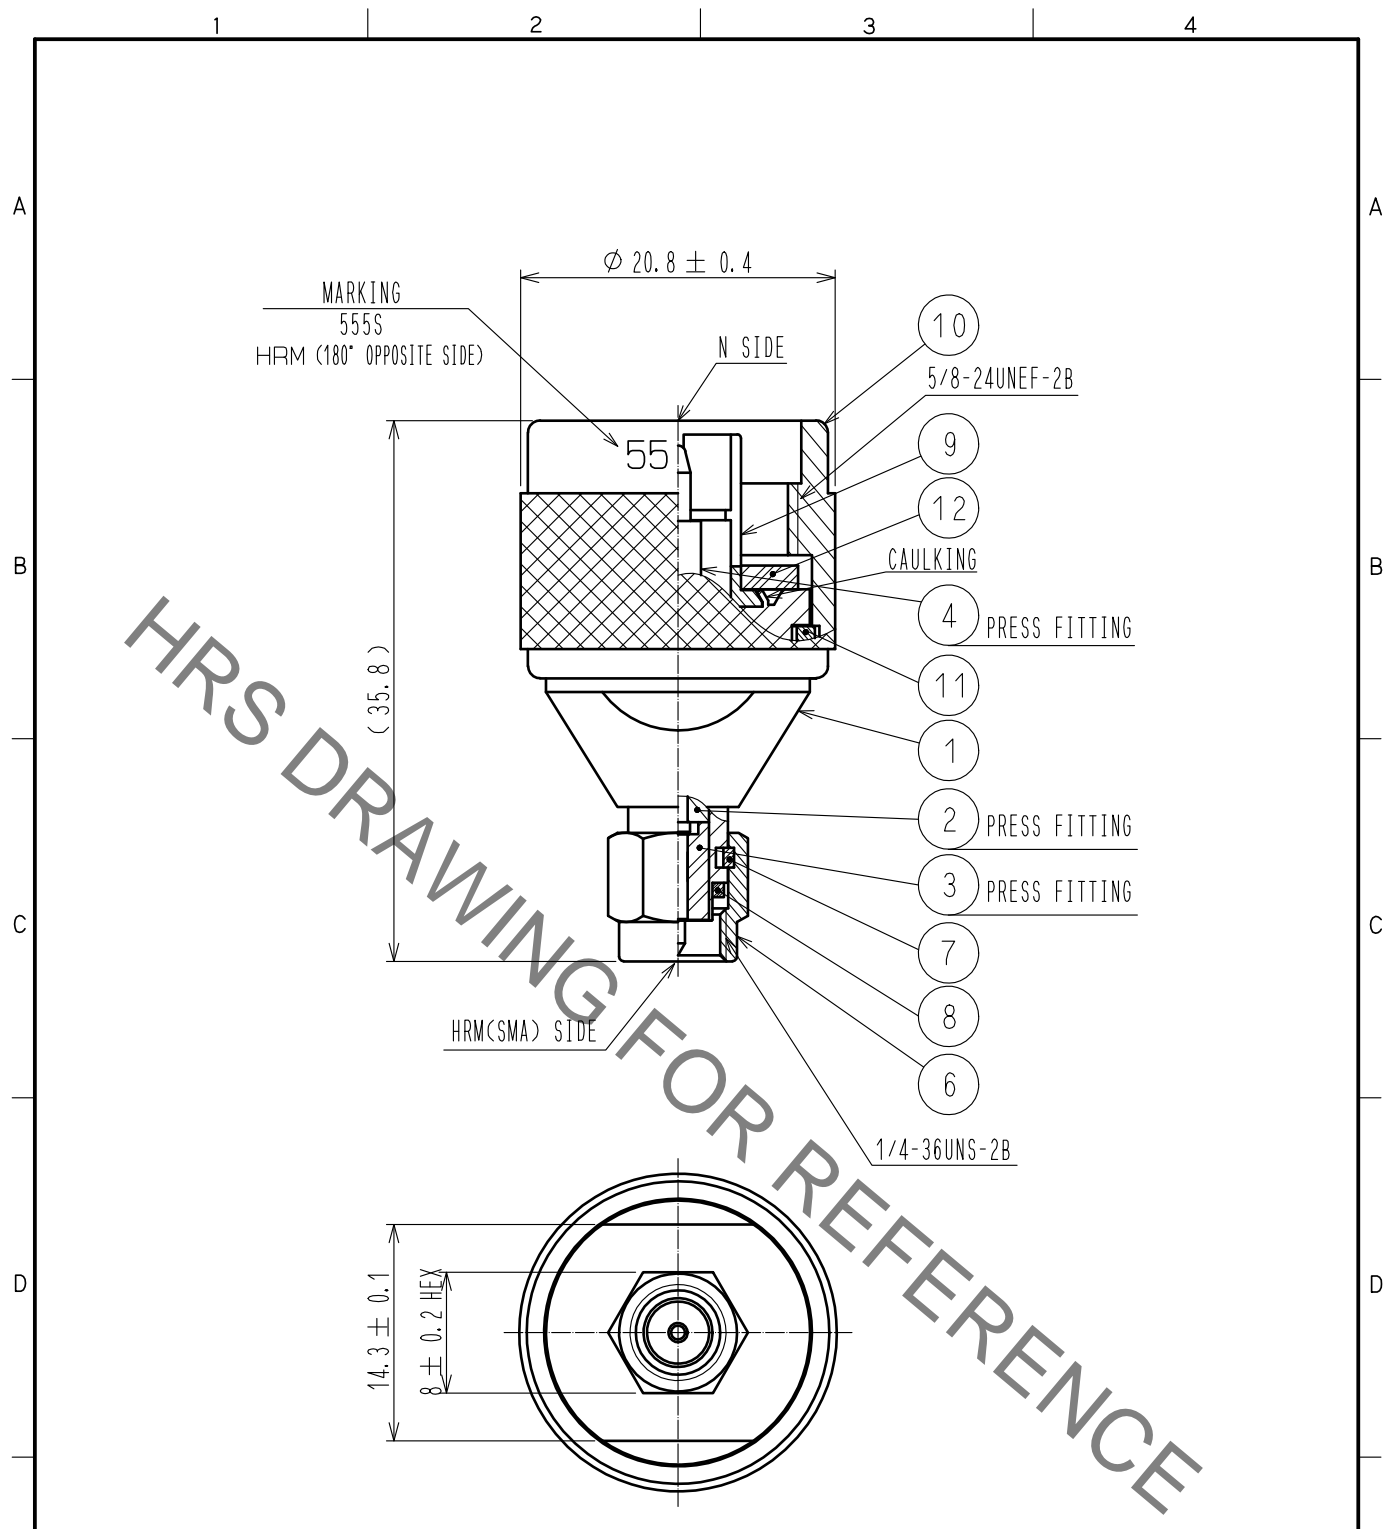

Sep.1.2021 Copyright 2021 HIROSE ELECTRIC CO., LTD. All Rights Reserved.
In case of consideration for using Automotive equipment / device which demand high reliability, kindly contact our sales window correspondents.

RoHS COMPLIANT

6	STAINLESS STEEL	PASSIVATE	12	SILICONE RUBBER	
			11	PHOSPHOR BRONZE	SILVER PLATING
4	BRASS	GOLD PLATING	10	STAINLESS STEEL	PASSIVATE
3	PTFE		9	PHOSPHOR BRONZE	GOLD PLATING
2	PTFE		8	SILICONE RUBBER	
1	STAINLESS STEEL	PASSIVATE	7	BERYLLIUM COPPER	NICKEL PLATING
NO.	MATERIAL	FINISH . REMARKS	NO.	MATERIAL	FINISH . REMARKS

UNITS mm	SCALE 2 : 1	COUNT	DESCRIPTION OF REVISIONS	DESIGNED	CHECKED	DATE
HRS HIROSE ELECTRIC CO., LTD.	APPROVED	: KY. SHIMIZU	15. 02. 18	DRAWING NO.	EDC-007206-40-40	
	CHECKED	: TO. KATAYAMA	15. 02. 18	PART NO.	HRM-555S(40)	
	DESIGNED	: YI. FUNADA	15. 02. 18	CODE NO.	CL311-0125-4-40	
	DRAWN	: YI. FUNADA	15. 02. 18