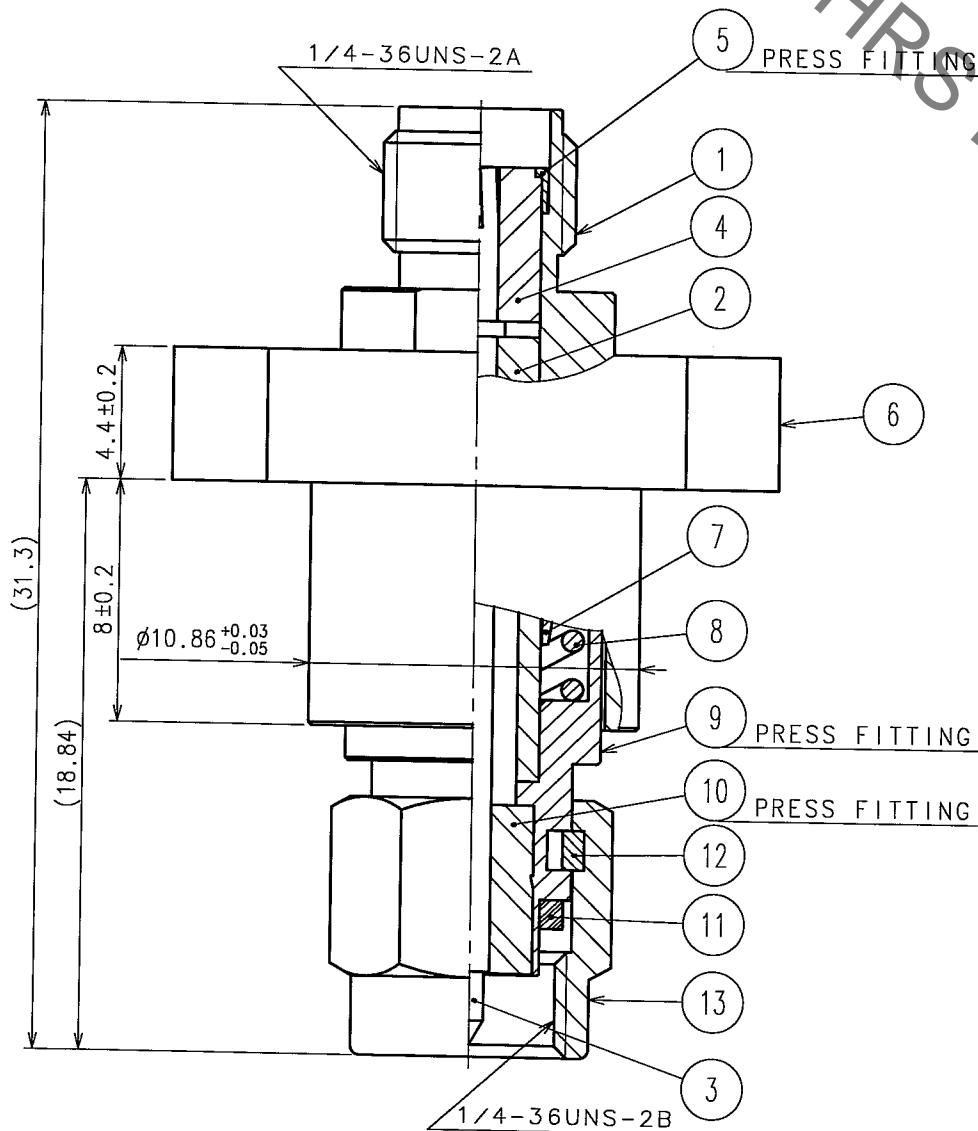

Sep.1.2021 Copyright 2021 HIROSE ELECTRIC CO., LTD. All Rights Reserved.
In case of consideration for using Automotive equipment / device which demand high reliability, kindly contact our sales window correspondents.

1. Note 1. The floating portion of HRM-PA-PJ(F)-1(40) shall not be used in wrenched conditions nor to be inserted at an angle.
2. Note 2. Avoid using thick cables or stiff cables which will interfere with the floating function. The cable connection shall be connected properly not to stress and wrench the floating portion.

[USAGE FIGURE]

COUNT	DESCRIPTION OF REVISIONS	BY	CHKD	DATE	COUNT	DESCRIPTION OF REVISIONS	BY	CHKD	DATE

7	BRASS	NICKEL PLATING	13	STAINLESS STEEL	PASSIVATE
6	PHOSPHOR BRONZE	NICKEL PLATING	12	BERYLLIUM COPPER	NICKEL PLATING
5	STAINLESS STEEL	PASSIVATE	11	SILICONE RUBBER	
4	PTFE		10	PTFE	
3	BERYLLIUM COPPER	GOLD PLATING	9	PHOSPHOR BRONZE	NICKEL PLATING
2	PTFE		8	PIANO WIRE	NICKEL PLATING
1	PHOSPHOR BRONZE	NICKEL PLATING			
NO.	MATERIAL	FINISH, REMARKS	NO.	MATERIAL	FINISH, REMARKS

CODE NO. (OLD)	DRAWN N. Ninomiya 05.05.14	DESIGNED N. Ninomiya 05.05.14	CHECKED M. Yamane 05.05.14	APPROVED I. Mitani 05.05.14	RELEASED
RoHS COMPLIANT					
SCALE 4 : 1	DRAWING NO. EDC3-305653-40		PART NO. HRM-PA-PJ(F)-1(40)		
UNITS mm	HRS HIROSE ELECTRIC CO., LTD		CODE NO. CL323-0805-9-40		1/1