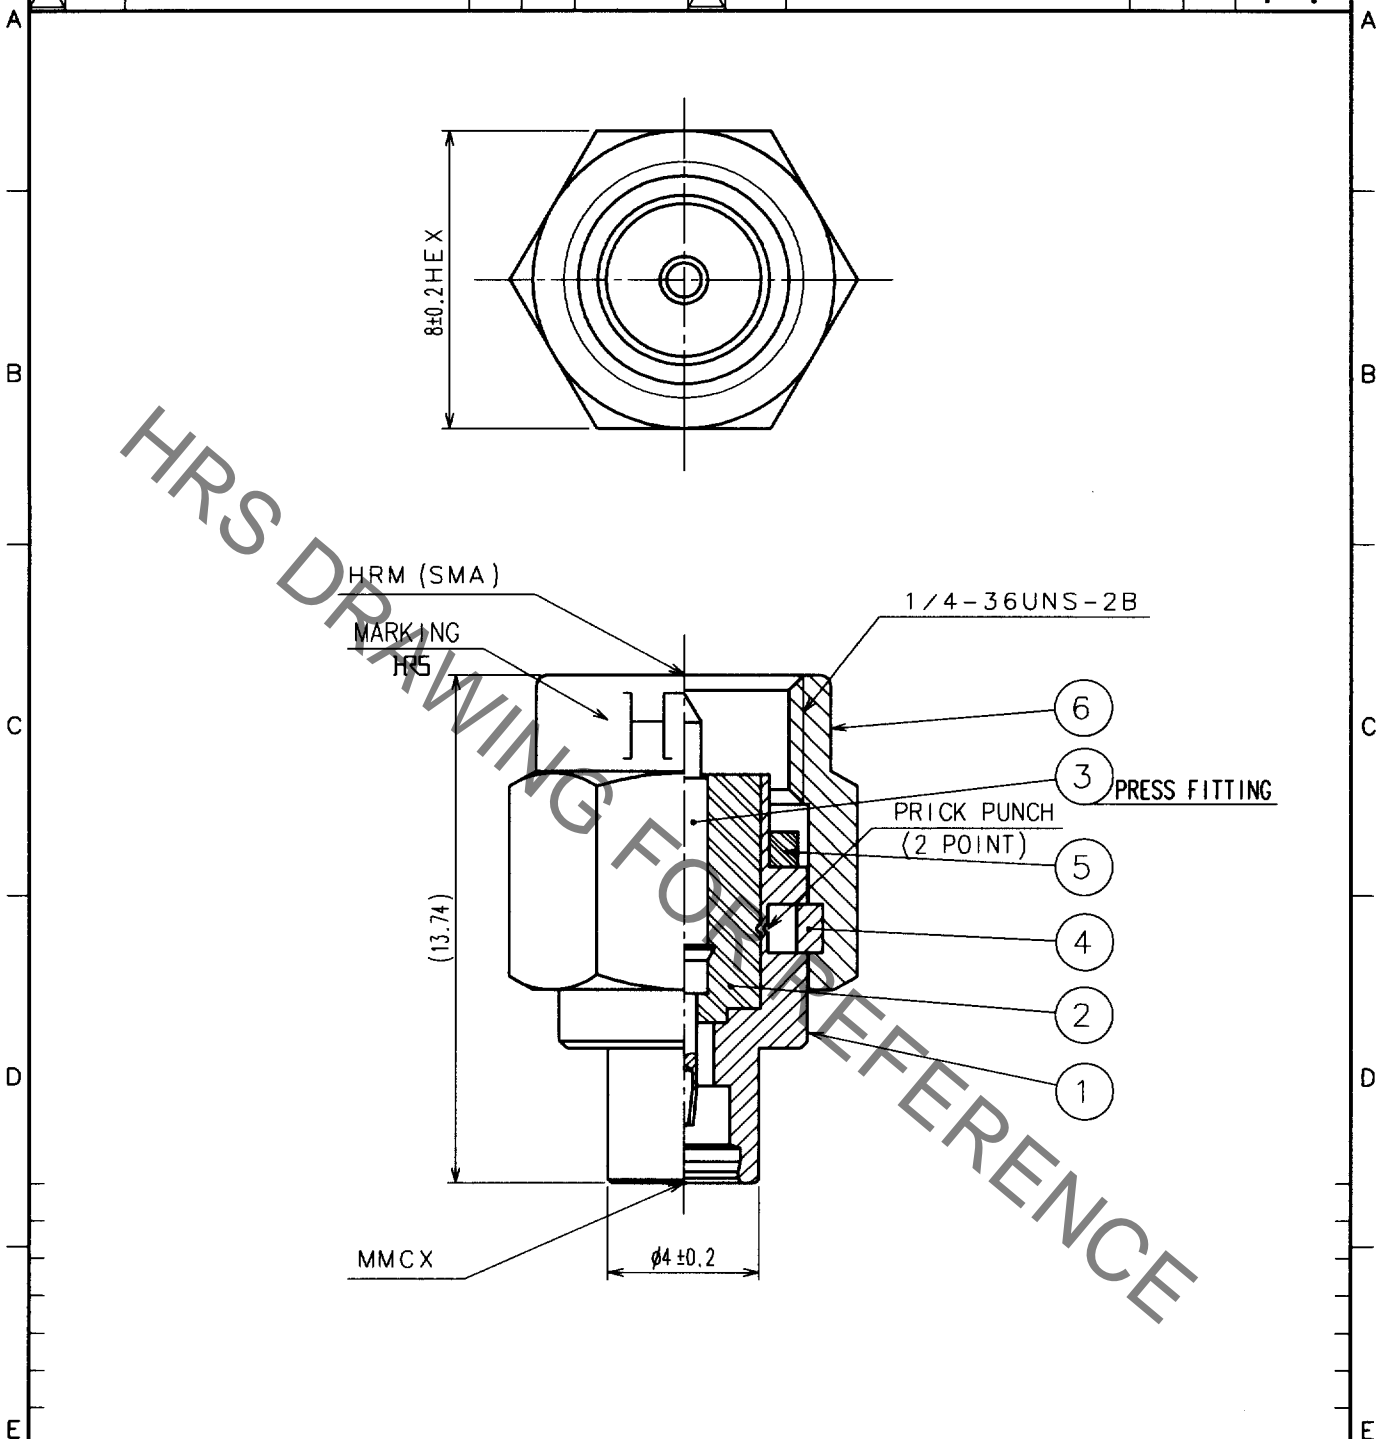

Aug.1.2021 Copyright 2021 HIROSE ELECTRIC CO., LTD. All Rights Reserved.
In case of consideration for using Automotive equipment / device which demand high reliability, kindly contact our sales window correspondents.

1			2			3			4					
COUNT	DESCRIPTION OF REVISIONS	BY	CHKD	DATE	COUNT	DESCRIPTION OF REVISIONS	BY	CHKD	DATE	COUNT	DESCRIPTION OF REVISIONS	BY	CHKD	DATE
△					△					△				
△					△					△				
△					△					△				

3	BERYLLIUM COPPER	GOLD PLATING	6	STAINLESS STEEL	GOLD PLATING
2	PTFE		5	SILICONE RUBBER	(RED)
1	STAINLESS STEEL	GOLD PLATING	4	STAINLESS STEEL	NICKEL PLATING
NO.	MATERIAL	FINISH, REMARKS	NO.	MATERIAL	FINISH, REMARKS

CODE NO. (OLD) CL396-2589-6		DRAWN <i>N. Ninomiya</i> 01.5.9	DESIGNED <i>N. Ninomiya</i> 01.5.9	CHECKED <i>J. Mitani</i> 01.5.9	APPROVED <i>Kobayashi</i> 01.05.09	RELEASED

  SACLE 5 : 1 UNITS mm	DRAWING NO. EDC4-134343	PART NO. HRMP-MMCXJ
	  HIROSE ELECTRIC CO., LTD.	CODE NO. CL311-0312-1

TO
RF

1	1