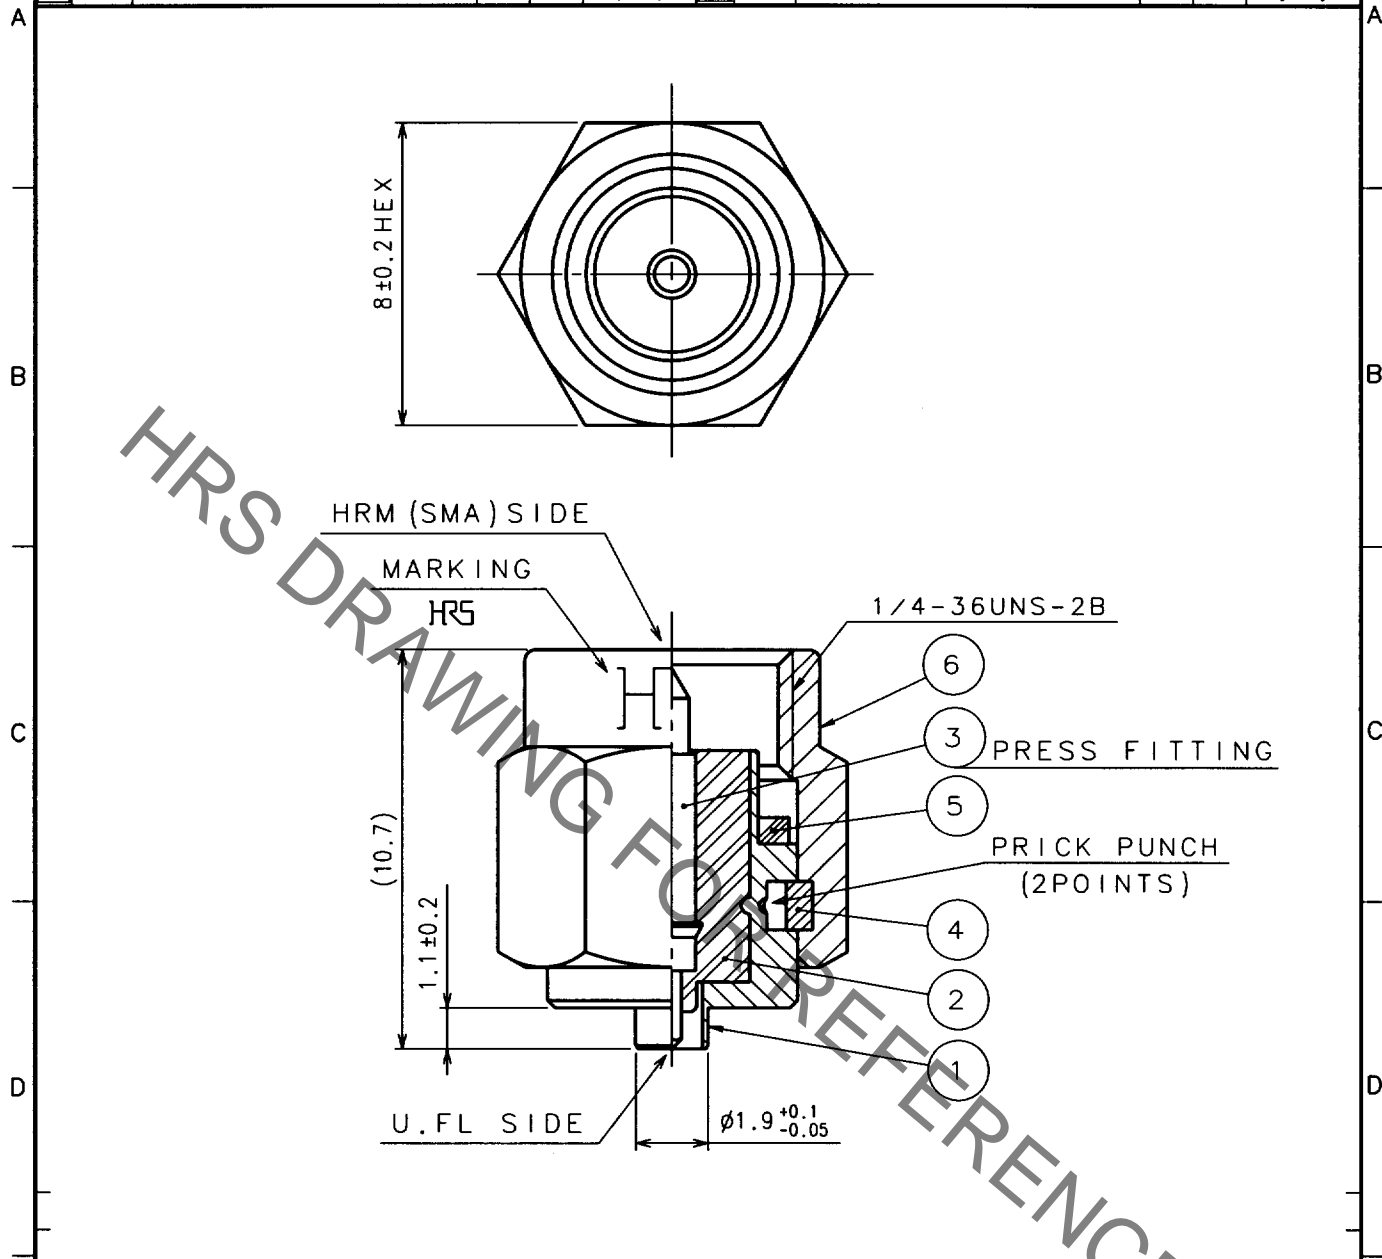

1	2			3			4		
COUNT	DESCRIPTION OF REVISIONS	BY	CHKD	DATE	COUNT	DESCRIPTION OF REVISIONS	BY	CHKD	DATE
△				. .	△				. .
△				. .	△				. .
△				. .	△				. .

NOTE. USE ONLY FOR ELECTRICAL MEASUREMENT  
 BECAUSE OF NO LOCKING DEVICE IN MATING  
 PORTION ON U.F.L SIDE.