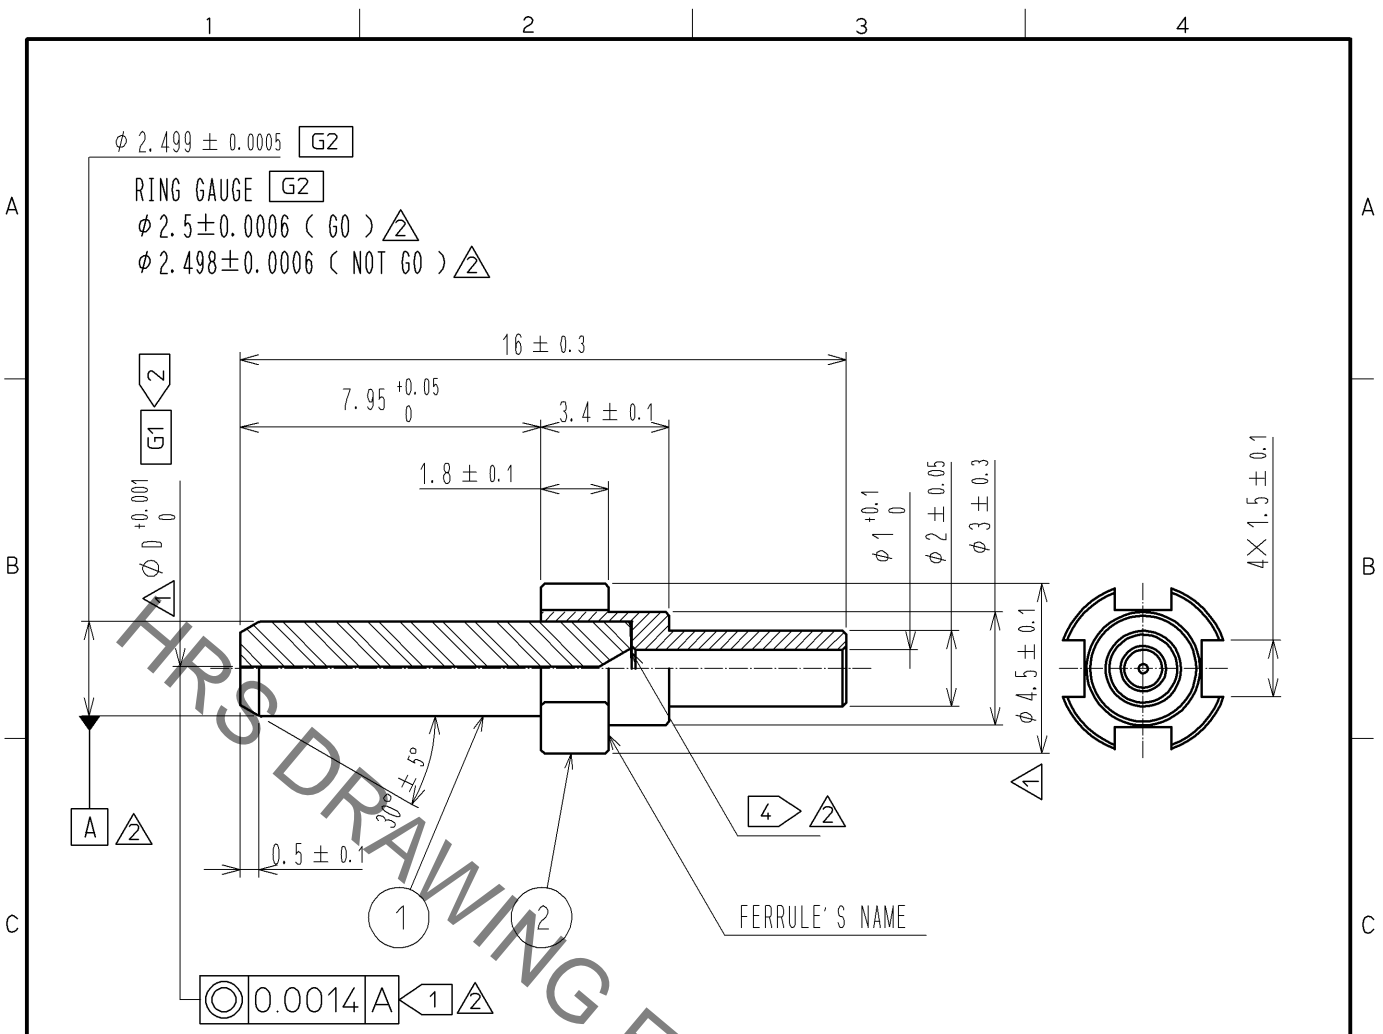

- NOTE.
- ① The concentricity of ϕD to datum A at the ferrule end face, should be 0.0007 mm or less.
 - ② D is a number of ferrule's name. Refer to the table for the hole diameter.
 - ③ The pull-out force of ① from ② is more than 98.1N.
 - ④ The distance between the rear edge of ① and the bottom of ②'s hole, should be 0.1 mm or less.
 - ⑤ Packed into 100 pieces per package.

TABLE 1

FERRULE'S NAME	ϕD	PIN GAUGE (± 0.00015)	PART NO.	CODE NO.
5S	0.1250	0.125 (GO) , 0.1265 (NOT GO)	HSC-F321-A125(10)	CL704-0070-9-10
5V	0.1255	0.1255 (GO) , 0.1270 (NOT GO)	HSC-F321-A1255(10)	CL704-0200-2-10
6S	0.1260	0.126 (GO) , 0.1275 (NOT GO)	HSC-F321-A126(10)	CL704-0071-1-10