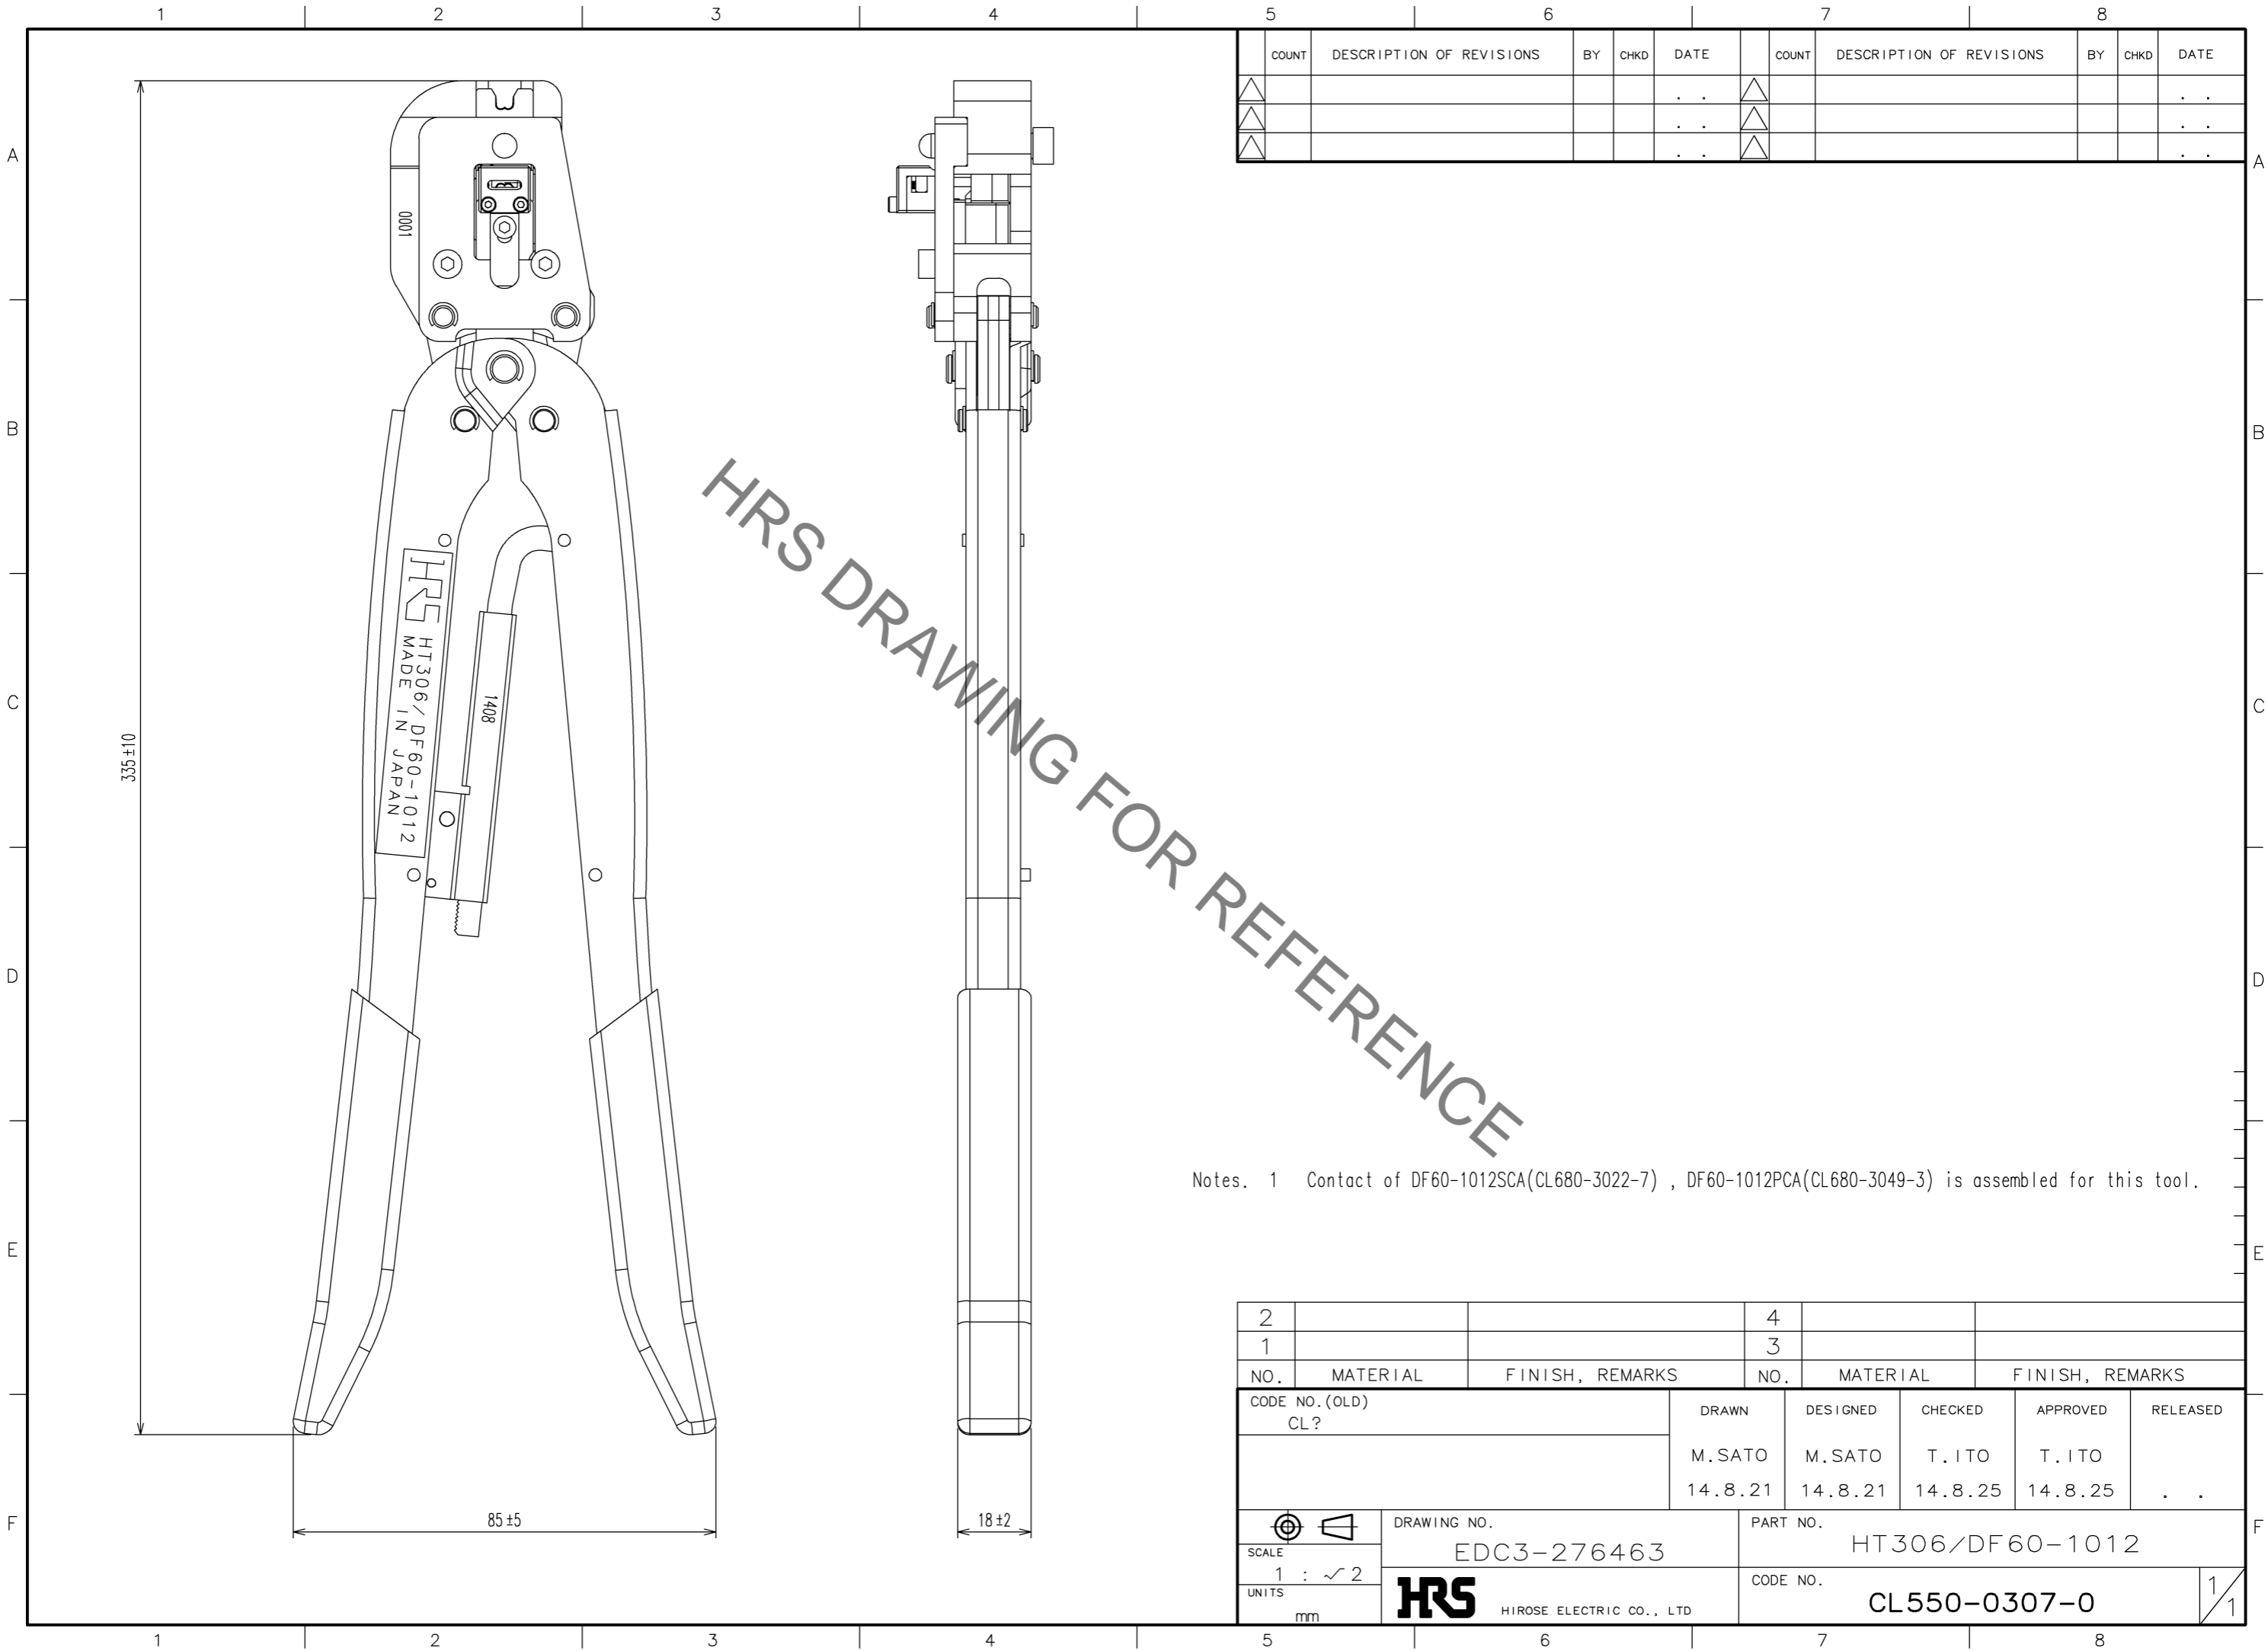

Jan.1.2022 Copyright 2022 HIROSE ELECTRIC CO., LTD. All Rights Reserved.
In case of consideration for using Automotive equipment / device which demand high reliability, kindly contact our sales window correspondents.

5					6					7					8				
COUNT	DESCRIPTION OF REVISIONS	BY	CHKD	DATE	COUNT	DESCRIPTION OF REVISIONS	BY	CHKD	DATE	COUNT	DESCRIPTION OF REVISIONS	BY	CHKD	DATE	COUNT	DESCRIPTION OF REVISIONS	BY	CHKD	DATE
△				. . .	△				. . .	△				. . .	△				. . .
△				. . .	△				. . .	△				. . .	△				. . .
△				. . .	△				. . .	△				. . .	△				. . .

HRS DRAWING FOR REFERENCE

Notes. 1 Contact of DF60-1012SCA(CL680-3022-7) , DF60-1012PCA(CL680-3049-3) is assembled for this tool.

TO
PE

2			4		
1			3		
NO.	MATERIAL	FINISH, REMARKS	NO.	MATERIAL	FINISH, REMARKS
CODE NO. (OLD) CL?			DRAWN	DESIGNED	CHECKED
			M.SATO	M.SATO	T.I TO
			14.8.21	14.8.21	14.8.25
			APPROVED	RELEASED	
			T.I TO	T.I TO	. . .
			14.8.25	14.8.25	
DRAWING NO. EDC3-276463			PART NO. HT306/DF60-1012		
SCALE 1 : ~ 2			CODE NO. CL550-0307-0		
UNITS mm			HRS HIROSE ELECTRIC CO., LTD		
					1/1