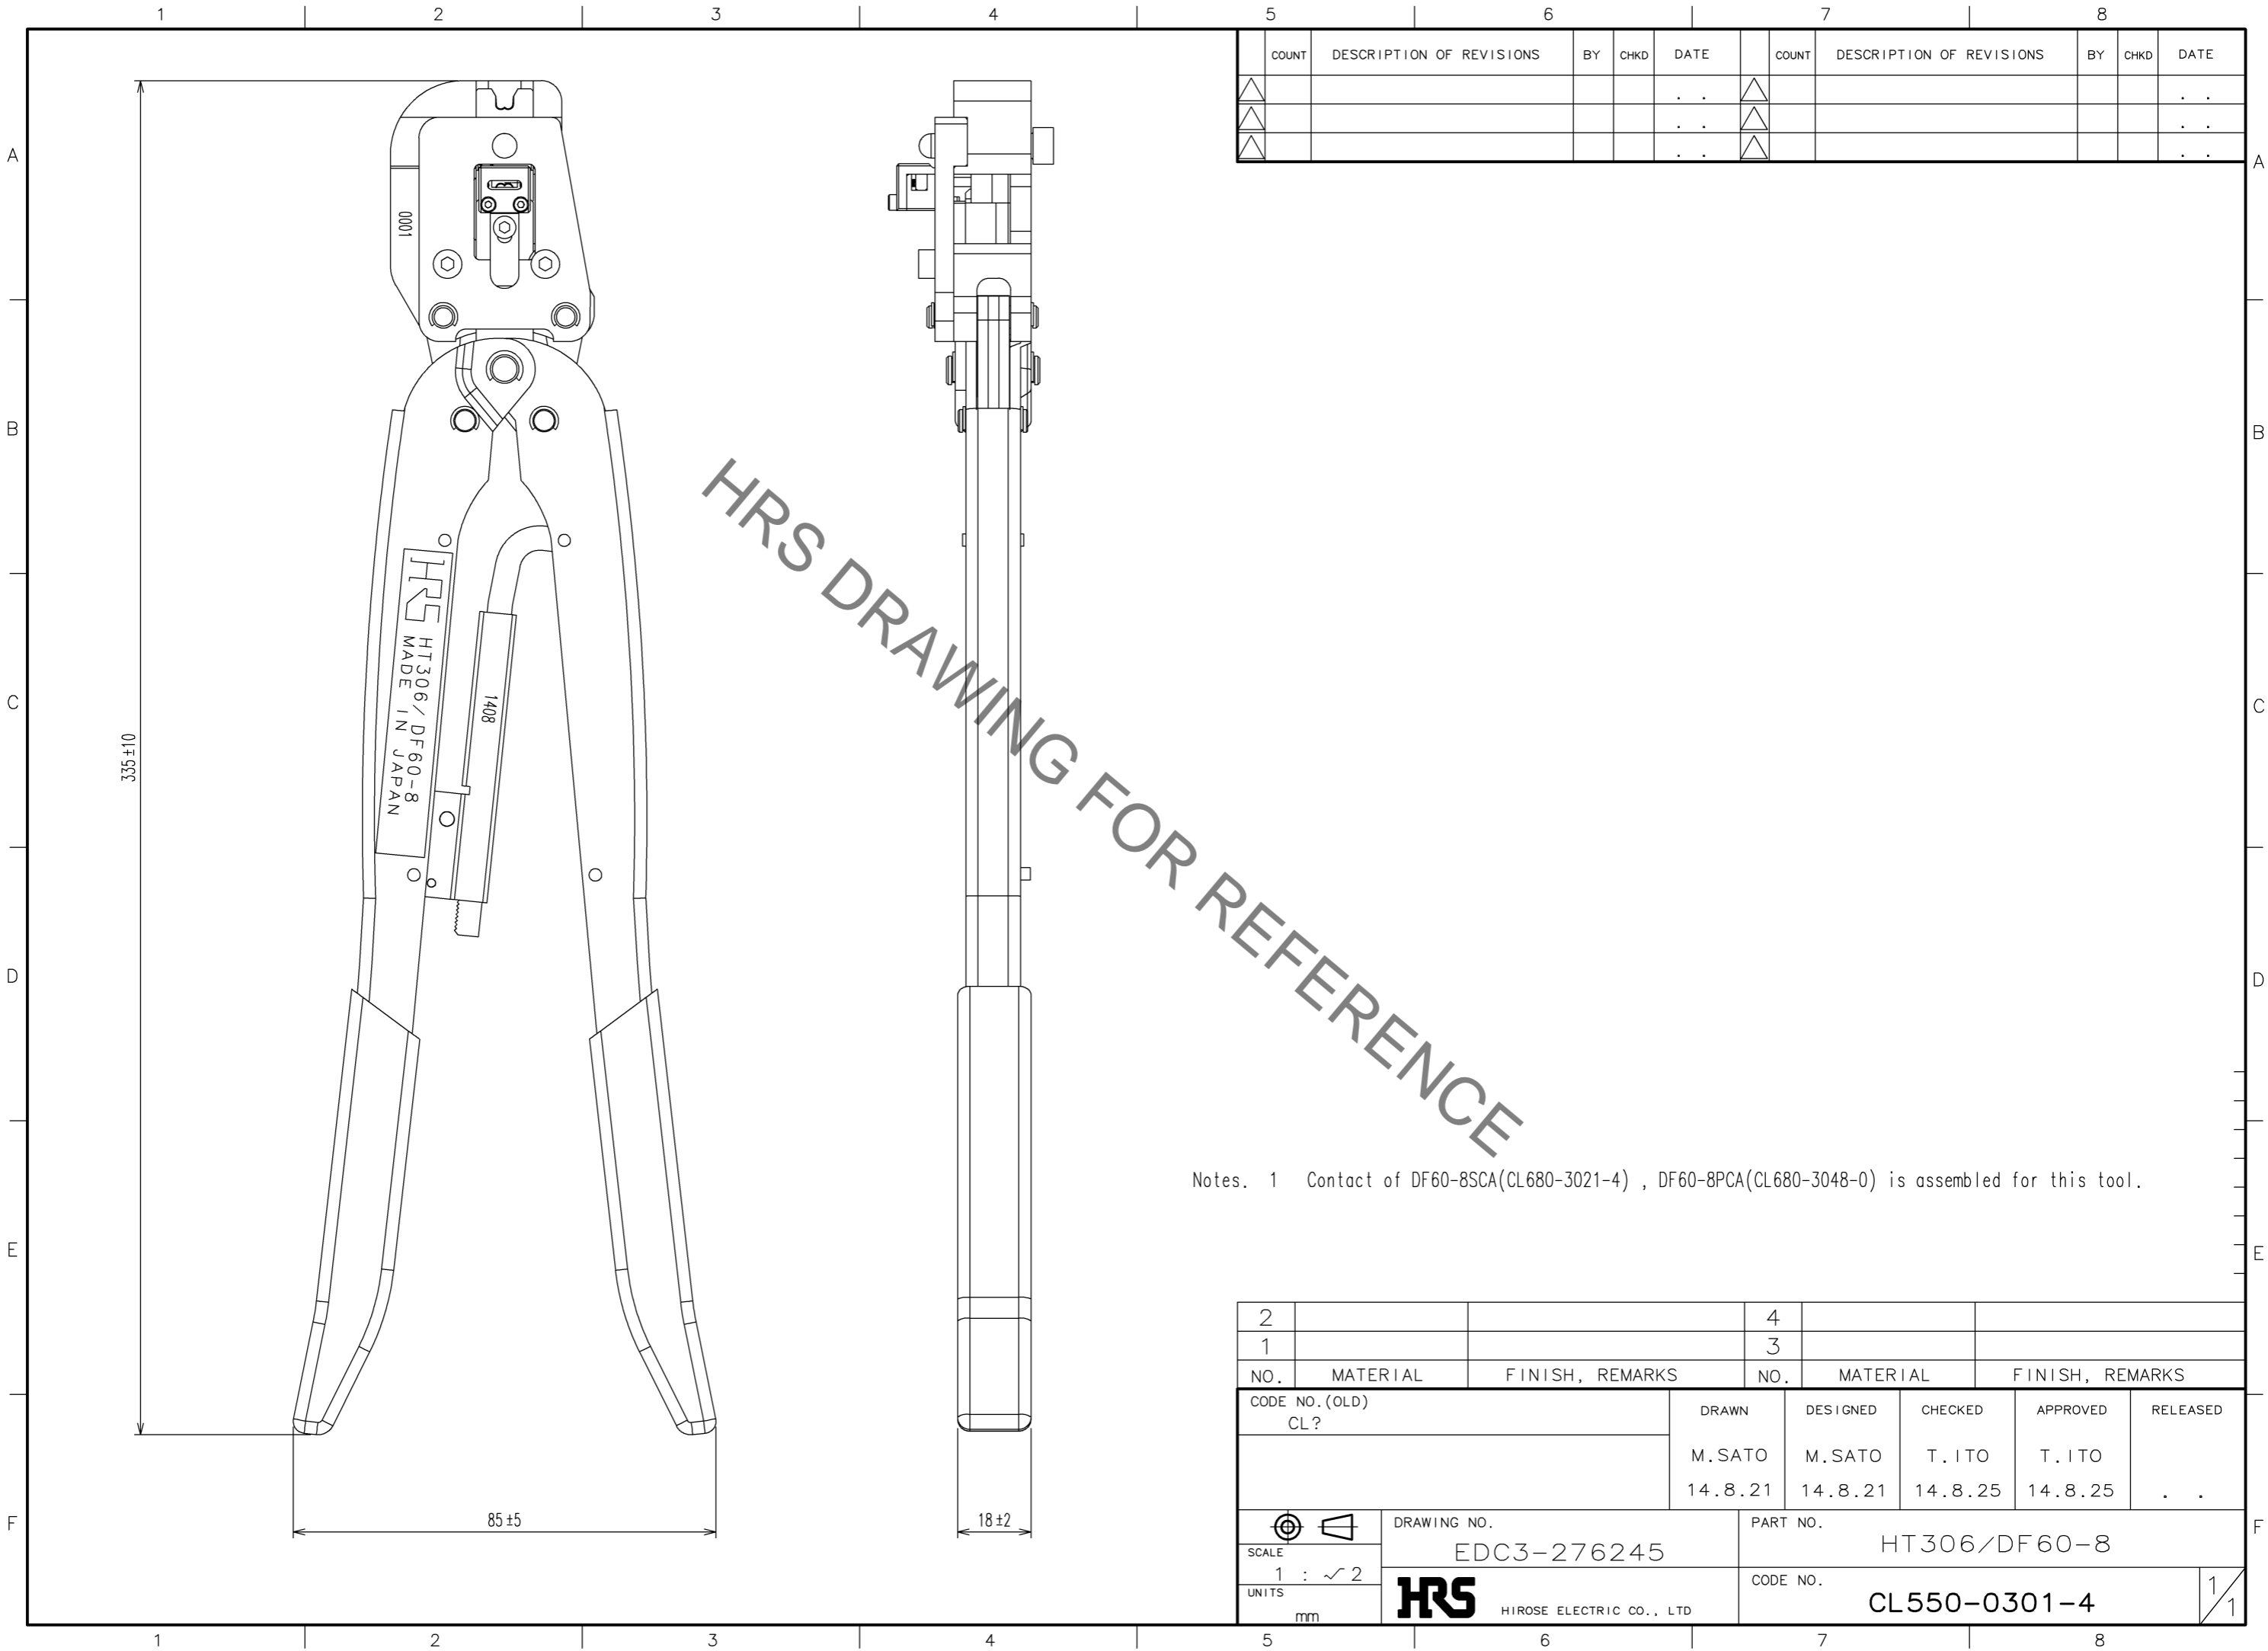

Jan.1.2022 Copyright 2022 HIROSE ELECTRIC CO., LTD. All Rights Reserved.
In case of consideration for using Automotive equipment / device which demand high reliability, kindly contact our sales window correspondents.

5					6					7					8				
COUNT	DESCRIPTION OF REVISIONS	BY	CHKD	DATE	COUNT	DESCRIPTION OF REVISIONS	BY	CHKD	DATE	COUNT	DESCRIPTION OF REVISIONS	BY	CHKD	DATE	COUNT	DESCRIPTION OF REVISIONS	BY	CHKD	DATE
△				..	△				..	△				..	△				..
△				..	△				..	△				..	△				..
△				..	△				..	△				..	△				..

HRS DRAWING FOR REFERENCE

Notes. 1 Contact of DF60-8SCA(CL680-3021-4) , DF60-8PCA(CL680-3048-0) is assembled for this tool.

TO
PE

2			4				
1			3				
NO.	MATERIAL	FINISH, REMARKS	NO.	MATERIAL	FINISH, REMARKS		
CODE NO. (OLD) CL?			DRAWN	DESIGNED	CHECKED	APPROVED	RELEASED
			M.SATO	M.SATO	T.I TO	T.I TO	..
			14.8.21	14.8.21	14.8.25	14.8.25	
DRAWING NO. EDC3-276245			PART NO. HT306/DF60-8				
SCALE 1 : ~ 2			CODE NO. CL550-0301-4				
UNITS mm			HRS HIROSE ELECTRIC CO., LTD				
					1/1