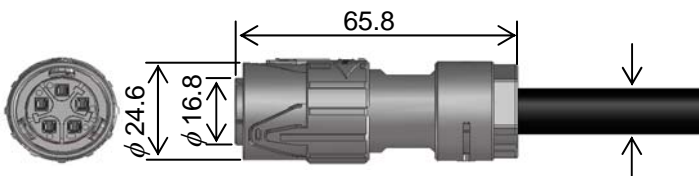

HRS

HR41A Series

IP68 Small Plastic Power Connector

Optimized for
Outdoor Use

◆ Features

1. IP68* weather-resistant waterproof connector for outdoor use
2. Higher lightning surge protection (15 kV) and withstanding voltage
3. Snap-in mating with user-friendly push-on bayonet lock
4. Bayonet assembly eliminates torque management and re-tightening of screw
5. Easy field assembly
6. UL, TÜV pending

*Our test condition: No water intrusion, while submerged in 2 m water depth for 14 days in mated condition.

◆ Small Size

- Plug (HR41A-17WBP-5SC)

Cable Size: ϕ 10.7 to 11.5
 ϕ 9.0 to 9.8 (Under development)
 ϕ 8.2 to 9.0 (Under development)

- Receptacle (HR41A-17WBRA-5PC)

- Jack (HR41A-17WBJ-5PC)

Cable Size: Same as plug

- Crimping Tool

Part No.: HT802/HR41A-11-16(AWG#16)
 HT802/HR41A-11-18(AWG#18)
 HT802/HR41A-11-20(AWG#20)

- Contact Extraction Tool Part No.: HR41A-TP

Component	Material	Finish / Remarks
Housing	PBT	UL94V-0, Black
Contact	Phosphor Bronze	Gold Plating
Clamp	Polyamide Resin	UL94V-0, White
O-ring, Gasket	Silicone Rubber	-
Washer	Stainless Steel	-

Rated Voltage	AC 250V, DC 350V
Rated Current	10 Amps
Operating Temperature	-40°C to +105°C
Contact Resistance	5m Ω Max. (1A)
Insulation Resistance	5000M Ω Min. (DC500V)
Withstanding Voltage	AC 2200V, 1 minute
Durability	500 times
Water Resistance	IP68 (Our test condition: No water intrusion, while submerged in 2 m water depth for 14 days in mated condition.)