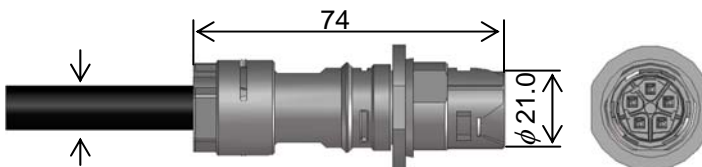

HRS

HR41A Series

IP68 Small Plastic Power Connector

Optimized for
Outdoor Use

◆ Features

1. IP68* weather-resistant waterproof connector for outdoor use
2. Higher lightning surge protection (15 kV) and withstanding voltage
3. Snap-in mating with user-friendly push-on bayonet lock
4. Bayonet assembly eliminates torque management and re-tightening of screw
5. Easy field assembly
6. UL, TÜV pending

*Our test condition: No water intrusion, while submerged in 2 m water depth for 14 days in mated condition.

◆ Small Size

- Plug (HR41A-17WBP-5SC)

Cable Size: ϕ 10.7 to 11.5
 ϕ 9.0 to 9.8 (Under development)
 ϕ 8.2 to 9.0 (Under development)

- Receptacle (HR41A-17WBRA-5PC)

- Jack (HR41A-17WBJ-5PC)

Cable Size: Same as plug

- Crimping Tool

Part No.: HT802/HR41A-11-16(AWG#16)
 HT802/HR41A-11-18(AWG#18)
 HT802/HR41A-11-20(AWG#20)

- Contact Extraction Tool Part No.: HR41A-TP

Component	Material	Finish / Remarks
Housing	PBT	UL94V-0, Black
Contact	Phosphor Bronze	Gold Plating
Clamp	Polyamide Resin	UL94V-0, White
O-ring, Gasket	Silicone Rubber	-
Washer	Stainless Steel	-

Rated Voltage	AC 250V, DC 350V
Rated Current	10 Amps
Operating Temperature	-40°C to +105°C
Contact Resistance	5m Ω Max. (1A)
Insulation Resistance	5000M Ω Min. (DC500V)
Withstanding Voltage	AC 2200V, 1 minute
Durability	500 times
Water Resistance	IP68 (Our test condition: No water intrusion, while submerged in 2 m water depth for 14 days in mated condition.)