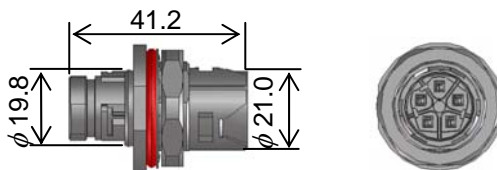

HRS

HR41A Series

IP68 Small Plastic Power Connector

Optimized for
Outdoor Use

◆ Features

1. IP68* weather-resistant waterproof connector for outdoor use
2. Higher lightning surge protection (15 kV) and withstanding voltage
3. Snap-in mating with user-friendly push-on bayonet lock
4. Bayonet assembly eliminates torque management and re-tightening of screw
5. Easy field assembly
6. UL, TÜV pending

*Our test condition: No water intrusion, while submerged in 2 m water depth for 14 days in mated condition.

◆ Small Size

- Plug (HR41A-17WBP-5SC)

Cable Size: ϕ 10.7 to 11.5
 ϕ 9.0 to 9.8 (Under development)
 ϕ 8.2 to 9.0 (Under development)

- Receptacle (HR41A-17WBRA-5PC)

- Jack (HR41A-17WBJ-5PC)

Cable Size: Same as plug

- Crimping Tool

Part No.: HT802/HR41A-11-16(AWG#16)
 HT802/HR41A-11-18(AWG#18)
 HT802/HR41A-11-20(AWG#20)

- Contact Extraction Tool Part No.: HR41A-TP

Component	Material	Finish / Remarks
Housing	PBT	UL94V-0, Black
Contact	Phosphor Bronze	Gold Plating
Clamp	Polyamide Resin	UL94V-0, White
O-ring, Gasket	Silicone Rubber	-
Washer	Stainless Steel	-

Rated Voltage	AC 250V, DC 350V
Rated Current	10 Amps
Operating Temperature	-40°C to +105°C
Contact Resistance	5m Ω Max. (1A)
Insulation Resistance	5000M Ω Min. (DC500V)
Withstanding Voltage	AC 2200V, 1 minute
Durability	500 times
Water Resistance	IP68 (Our test condition: No water intrusion, while submerged in 2 m water depth for 14 days in mated condition.)