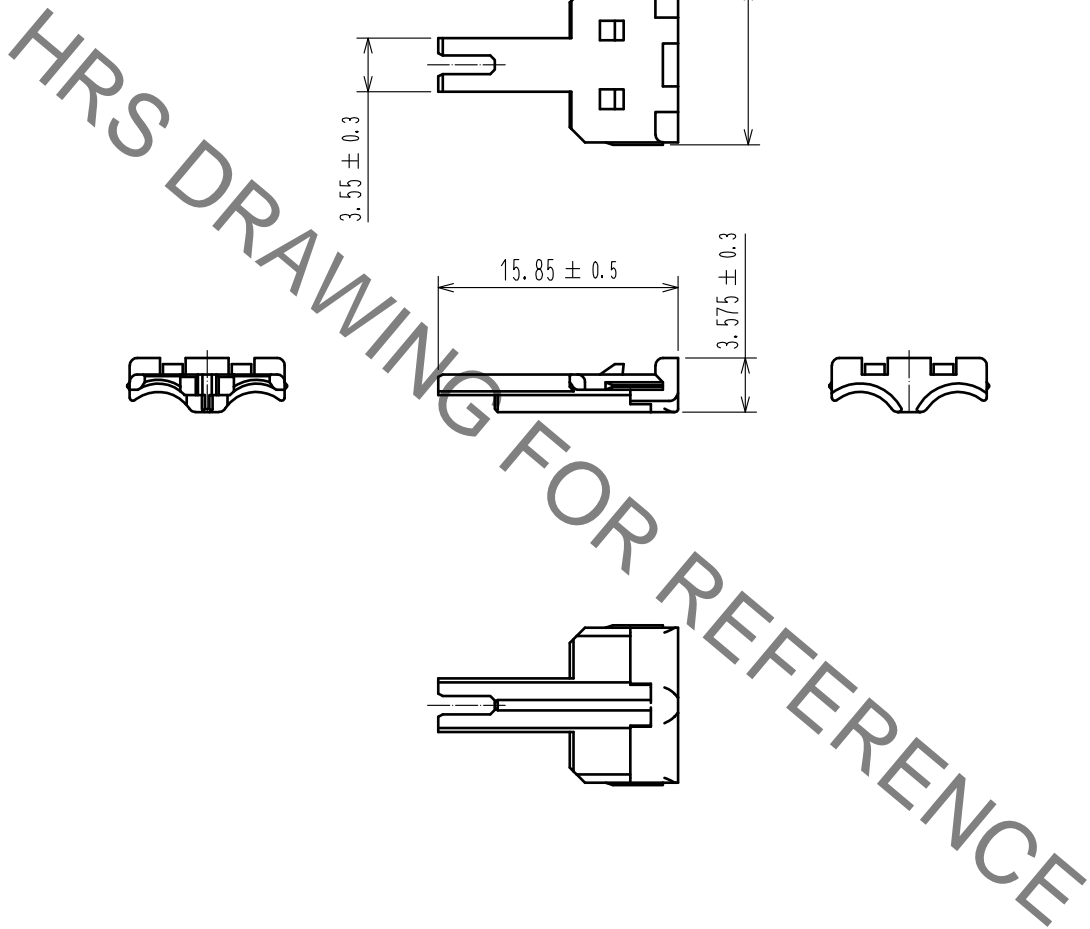

ELV, RoHS COMPLIANT

Note1. PER PACK : 100 PIECES.

1	PBT	DARK GRAY, UL94V-0						
NO.	MATERIAL	FINISH . REMARKS		NO.	MATERIAL	FINISH . REMARKS		
UNITS mm		SCALE 2 : 1	COUNT 	DESCRIPTION OF REVISIONS		DESIGNED	CHECKED	DATE
<b>HRS</b> HIROSE ELECTRIC CO., LTD.	APPROVED	: HK. UMEHARA	20190531	DRAWING NO.		EDC-382042-00-00		
	CHECKED	: YH. MAMADA	20190531	PART NO.		HVH-280-2P/S-R		
	DESIGNED	: TS. SHIMIZU	20190530	CODE NO.		CL778-0705-0-00		
	DRAWN	: DS. HIROWATARI	20190528			1/1		