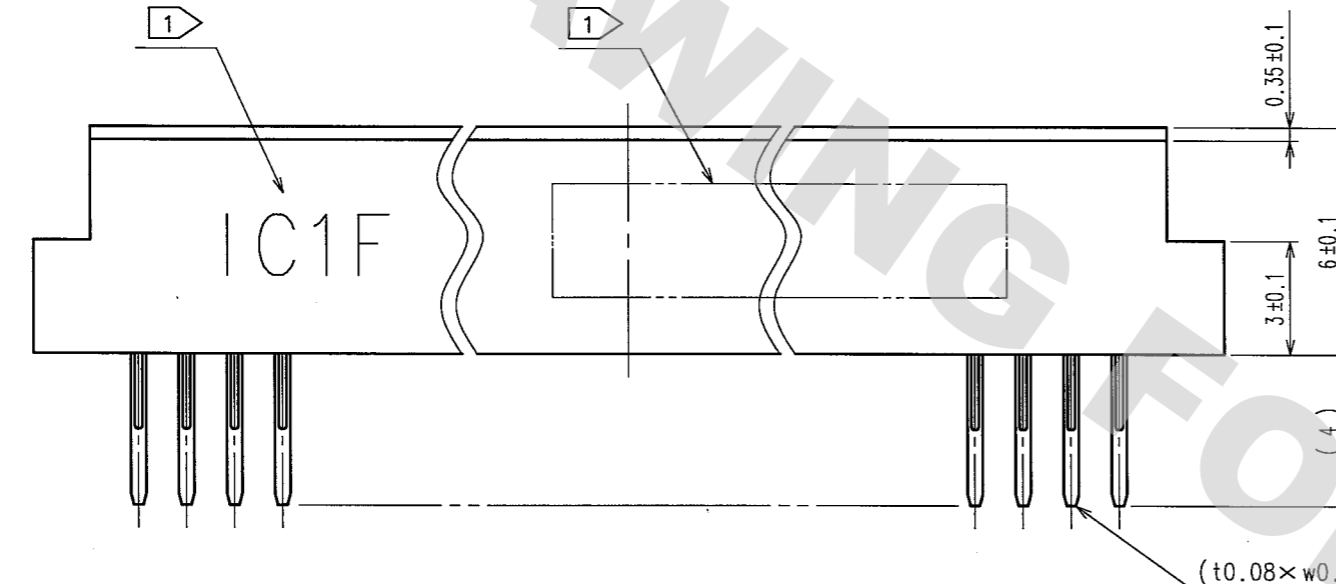

COUNT	DESCRIPTION OF REVISIONS	BY	CHKD	DATE	COUNT	DESCRIPTION OF REVISIONS	BY	CHKD	DATE
△				..	△				..
△				..	△				..
△				..	△				..

NOTES ① "IC1F" AND "LOT No." SHALL BE PRINTED IN WHITE ON CERTAIN FACE.

NO.	MATERIAL	FINISH, REMARKS
2	BERYLLIUM COPPER	CONTACT AREA: Ni1.5μm+Au0.2μm MOUNTING AREA: Ni1.5μm+AuPF-S
1	PPS	BLACK UL94V-0

CODE NO. (OLD) CL	DRAWN H. Saitou 05.09.08	DESIGNED H. Saitou 05.09.08	CHECKED <i>S. Tomika</i> 05.09.08	APPROVED <i>K. Hayama</i> 05.09.08	RELEASED ..
DRAWING NO. EDC3-082116-02		PART NO. IC1F-68RD-1.27SH(52)			
SCALE 5 : 1		UNITS mm		CODE NO. CL640-0013-0-52	
HRS HIROSE ELECTRIC CO., LTD				1/1	

DRAWING FOR REFERENCE: This is subject to change without notice
08/11/2012

TO

X-ON Electronics

Largest Supplier of Electrical and Electronic Components

Click to view similar products for [Memory Card Connectors](#) category: