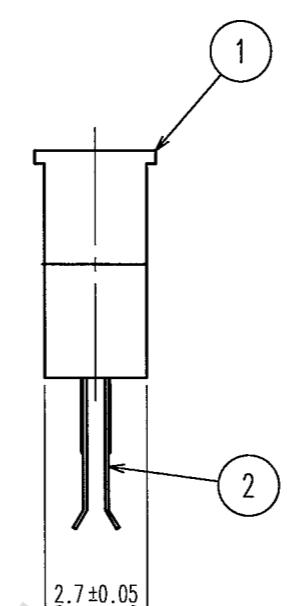

COUNT	DESCRIPTION OF REVISIONS	BY	CHKD	DATE	COUNT	DESCRIPTION OF REVISIONS	BY	CHKD	DATE
△				..	△				..
△				..	△				..
△				..	△				..

NOTES ① "IC1F" AND "LOT No." SHALL BE PRINTED IN WHITE ON CERTAIN FACE.

NO.	MATERIAL	FINISH, REMARKS
2	BERYLLIUM COPPER	CONTACT AREA: Ni1.5μm+Au0.2μm MOUNTING AREA: Ni1.5μm+AuPF-S
1	PPS	BLACK UL94V-0

CODE NO. (OLD) CL	DRAWN H. Saitou 05.09.08	DESIGNED H. Saitou 05.09.08	CHECKED <i>S. Tomika</i> 05.09.08	APPROVED <i>K. Hayama</i> 05.09.08	RELEASED ..
DRAWING NO. EDC3-082116-02		PART NO. IC1F-68RD-1.27SH(52)			
SCALE 5 : 1		UNITS mm		CODE NO. CL640-0013-0-52	
HRS HIROSE ELECTRIC CO., LTD				1/1	