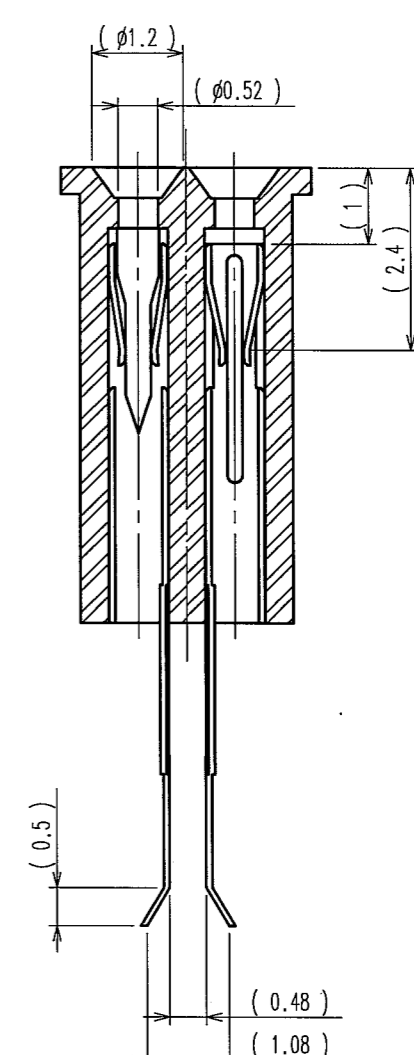

COUNT	DESCRIPTION OF REVISIONS	BY	CHKD	DATE	COUNT	DESCRIPTION OF REVISIONS	BY	CHKD	DATE
△				..	△				..
△				..	△				..
△				..	△				..

NOTES ① "IC1F" AND "LOT No." SHALL BE PRINTED IN WHITE ON CERTAIN FACE.

NO.	MATERIAL	FINISH, REMARKS
2	BERYLLIUM COPPER	CONTACT AREA: Ni1.5μm+Au0.2μm MOUNTING AREA: Ni1.5μm+AuPF-S
1	PPS	BLACK UL94V-0

CODE NO. (OLD) CL	DRAWN H. Saitou 05.09.08	DESIGNED H. Saitou 05.09.08	CHECKED <i>S. Tomika</i> 05.09.08	APPROVED <i>K. Hayama</i> 05.09.08	RELEASED ..
DRAWING NO. EDC3-082116-02		PART NO. IC1F-68RD-1.27SH(52)			
SCALE 5 : 1		UNITS mm		CODE NO. CL640-0013-0-52	
HRS HIROSE ELECTRIC CO., LTD				1/1	

DRAWING FOR REFERENCE: This is subject to change without notice
08/11/2012

TO

X-ON Electronics

Largest Supplier of Electrical and Electronic Components

Click to view similar products for [Memory Card Connectors](#) category: