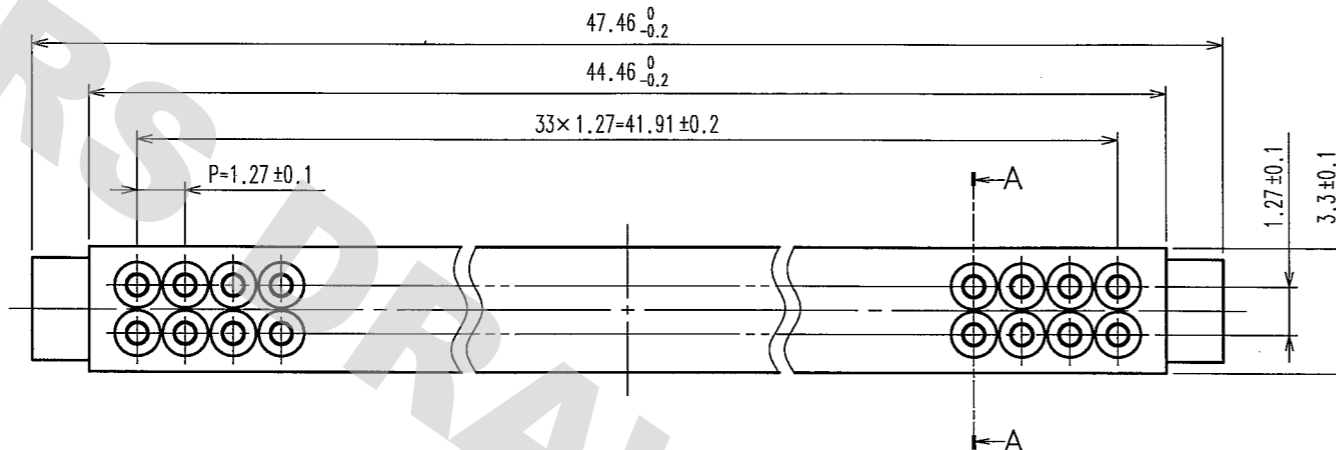

COUNT	DESCRIPTION OF REVISIONS	BY	CHKD	DATE	COUNT	DESCRIPTION OF REVISIONS	BY	CHKD	DATE
△				..	△				..
△				..	△				..
△				..	△				..

NOTES ① "IC1F" AND "LOT No." SHALL BE PRINTED IN WHITE ON CERTAIN FACE.

NO.	MATERIAL	FINISH, REMARKS
2	BERYLLIUM COPPER	CONTACT AREA: Ni1.5μm+Au0.2μm MOUNTING AREA: Ni1.5μm+AuPF-S
1	PPS	BLACK UL94V-0

CODE NO. (OLD) CL	DRAWN H. Saitou 05.09.08	DESIGNED H. Saitou 05.09.08	CHECKED <i>S. Tomika</i> 05.09.08	APPROVED <i>K. Hayama</i> 05.09.08	RELEASED ..
DRAWING NO. EDC3-082116-02		PART NO. IC1F-68RD-1.27SH(52)			
SCALE 5 : 1		UNITS mm		CODE NO. CL640-0013-0-52	
HRS HIROSE ELECTRIC CO., LTD				1/1	

DRAWING FOR REFERENCE: This is subject to change without notice
08/11/2012

TO