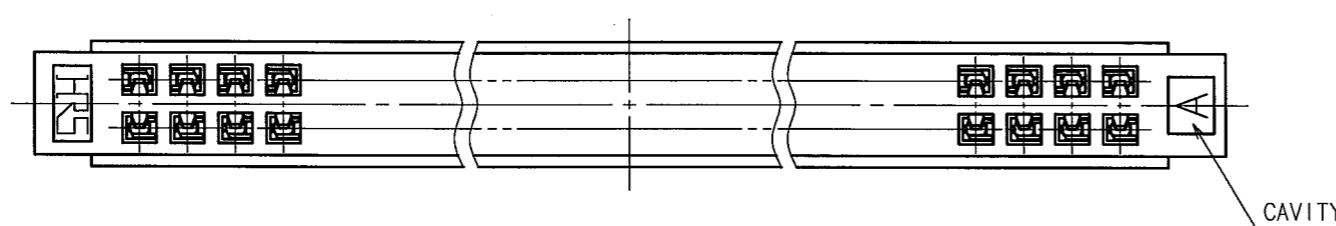

COUNT	DESCRIPTION OF REVISIONS	BY	CHKD	DATE	COUNT	DESCRIPTION OF REVISIONS	BY	CHKD	DATE
△				..	△				..
△				..	△				..
△				..	△				..

NOTES ① "IC1F" AND "LOT No." SHALL BE PRINTED IN WHITE ON CERTAIN FACE.

NO.	MATERIAL	FINISH, REMARKS
2	BERYLLIUM COPPER	CONTACT AREA: Ni1.5μm+Au0.2μm MOUNTING AREA: Ni1.5μm+AuPF-S
1	PPS	BLACK UL94V-0

CODE NO. (OLD) CL	DRAWN H. Saitou 05.09.08	DESIGNED H. Saitou 05.09.08	CHECKED <i>S. Tomika</i> 05.09.08	APPROVED <i>K. Hayama</i> 05.09.08	RELEASED ..
DRAWING NO. EDC3-082116-02		PART NO. IC1F-68RD-1.27SH(52)			
SCALE 5 : 1		UNITS mm		CODE NO. CL640-0013-0-52	
HRS HIROSE ELECTRIC CO., LTD				1/1	