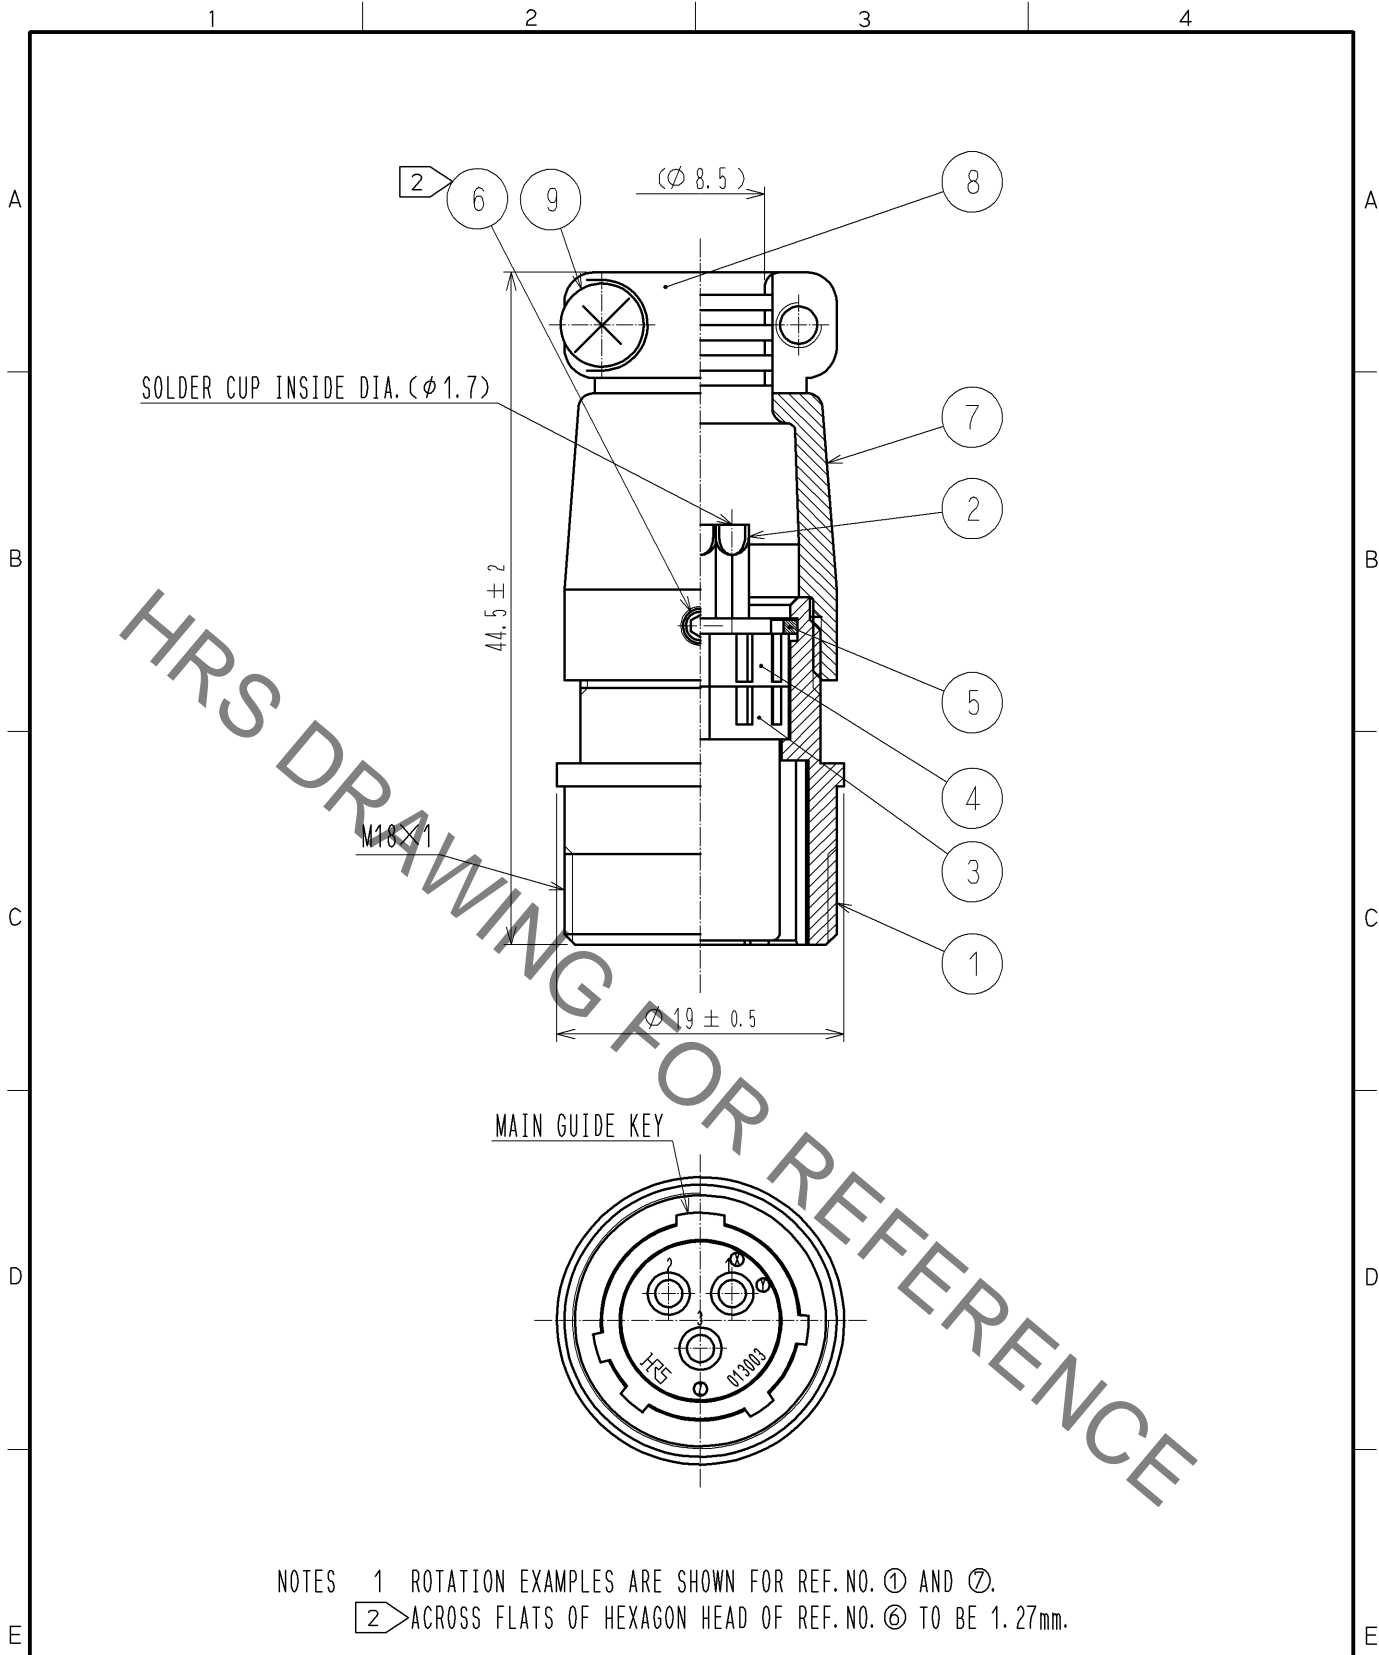

NOTES 1 ROTATION EXAMPLES ARE SHOWN FOR REF. NO. ① AND ⑦.
2 ACROSS FLATS OF HEXAGON HEAD OF REF. NO. ⑥ TO BE 1.27mm.

5	PHOSPHOR BRONZE	NICKEL PLATING					
4	PHENOL FORMALDEHYDE	(BLACK) UL94V-0	9	BRASS	NICKEL PLATING M3X0.5X8		
3	PHENOL FORMALDEHYDE	(BLACK) UL94V-0	8	ALUMINUM ALLOY	MATTE FINISH NICKEL PLATED		
2	COPPER ALLOY	SILVER PLATING 2 μm MIN.	7	ALUMINUM ALLOY	MATTE FINISH NICKEL PLATED		
1	ALUMINUM ALLOY	MATTE FINISH NICKEL PLATED	6	STEEL	NICKEL PLATING <small>HEX SOCKET SET SCREW M2.6X0.45X2</small>		
NO.	MATERIAL	FINISH .	REMARKS	NO.	MATERIAL	FINISH .	REMARKS

UNITS mm		SCALE 2 : 1	COUNT 	DESCRIPTION OF REVISIONS	DESIGNED	CHECKED	DATE
HIROSE ELECTRIC CO., LTD.				APPROVED : SU. OBARA 10.07.24 CHECKED : HY. KISHI 10.07.24 DESIGNED : TH. KAMEYA 10.07.24 DRAWN : YS. SAKODA 10.07.22	DRAWING NO. EDC4-025488-00 PART NO. JR13JK-3S CODE NO. CL114-0541-1-00	1/1	