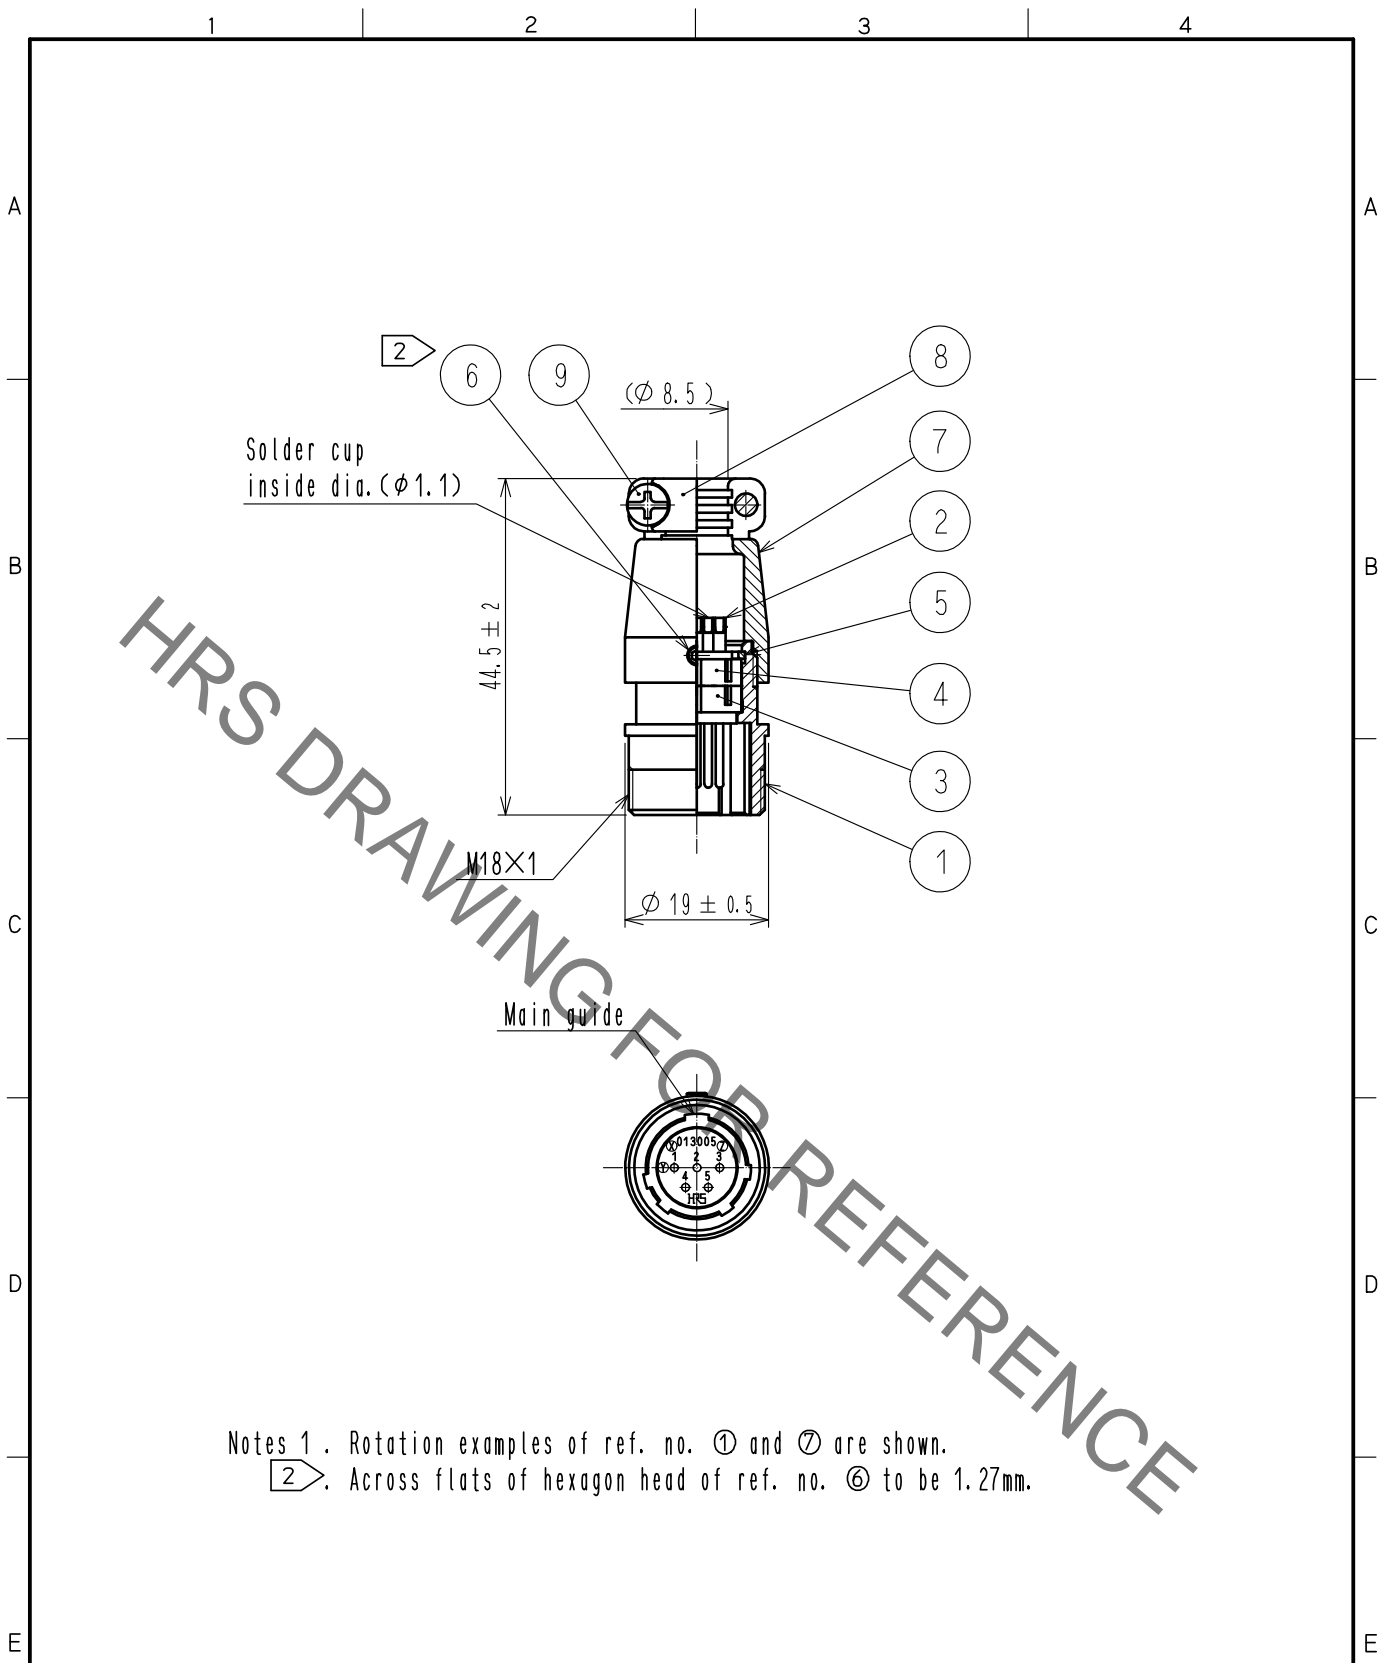

Notes 1. Rotation examples of ref. no. ① and ⑦ are shown.
 2. Across flats of hexagon head of ref. no. ⑥ to be 1.27mm.

NO.	MATERIAL	FINISH .	REMARKS	NO.	MATERIAL	FINISH .	REMARKS
5	Phosphor bronze	Nickel plating					
4	Phenol formaldehyde	(Black), UL94V-0	9	Brass	Nickel plating .	M3×0.5×8	
3	Phenol formaldehyde	(Black), UL94V-0	8	Aluminum alloy	Matte finish nickel plated		
2	Copper alloy	Silver plating	7	Aluminum alloy	Matte finish nickel plated		
1	Aluminum alloy	Matte finish nickel plated	6	Steel	Nickel plating	Hex socket screw M2. 6×0.45×2	

UNITS mm	SCALE 1 : 1	COUNT	DESCRIPTION OF REVISIONS	DESIGNED	CHECKED	DATE
HRS HIROSE ELECTRIC CO., LTD.			APPROVED :EJ. KUNII 16. 03. 03 CHECKED :EJ. KUNII 16. 03. 03 DESIGNED :TY. TAKAHASHI 16. 03. 03 DRAWN :TY. TAKAHASHI 16. 03. 03	DRAWING NO. EDC-025481-00-00 PART NO. JR13JK-5P CODE NO. CL114-0534-6-00	1/1	