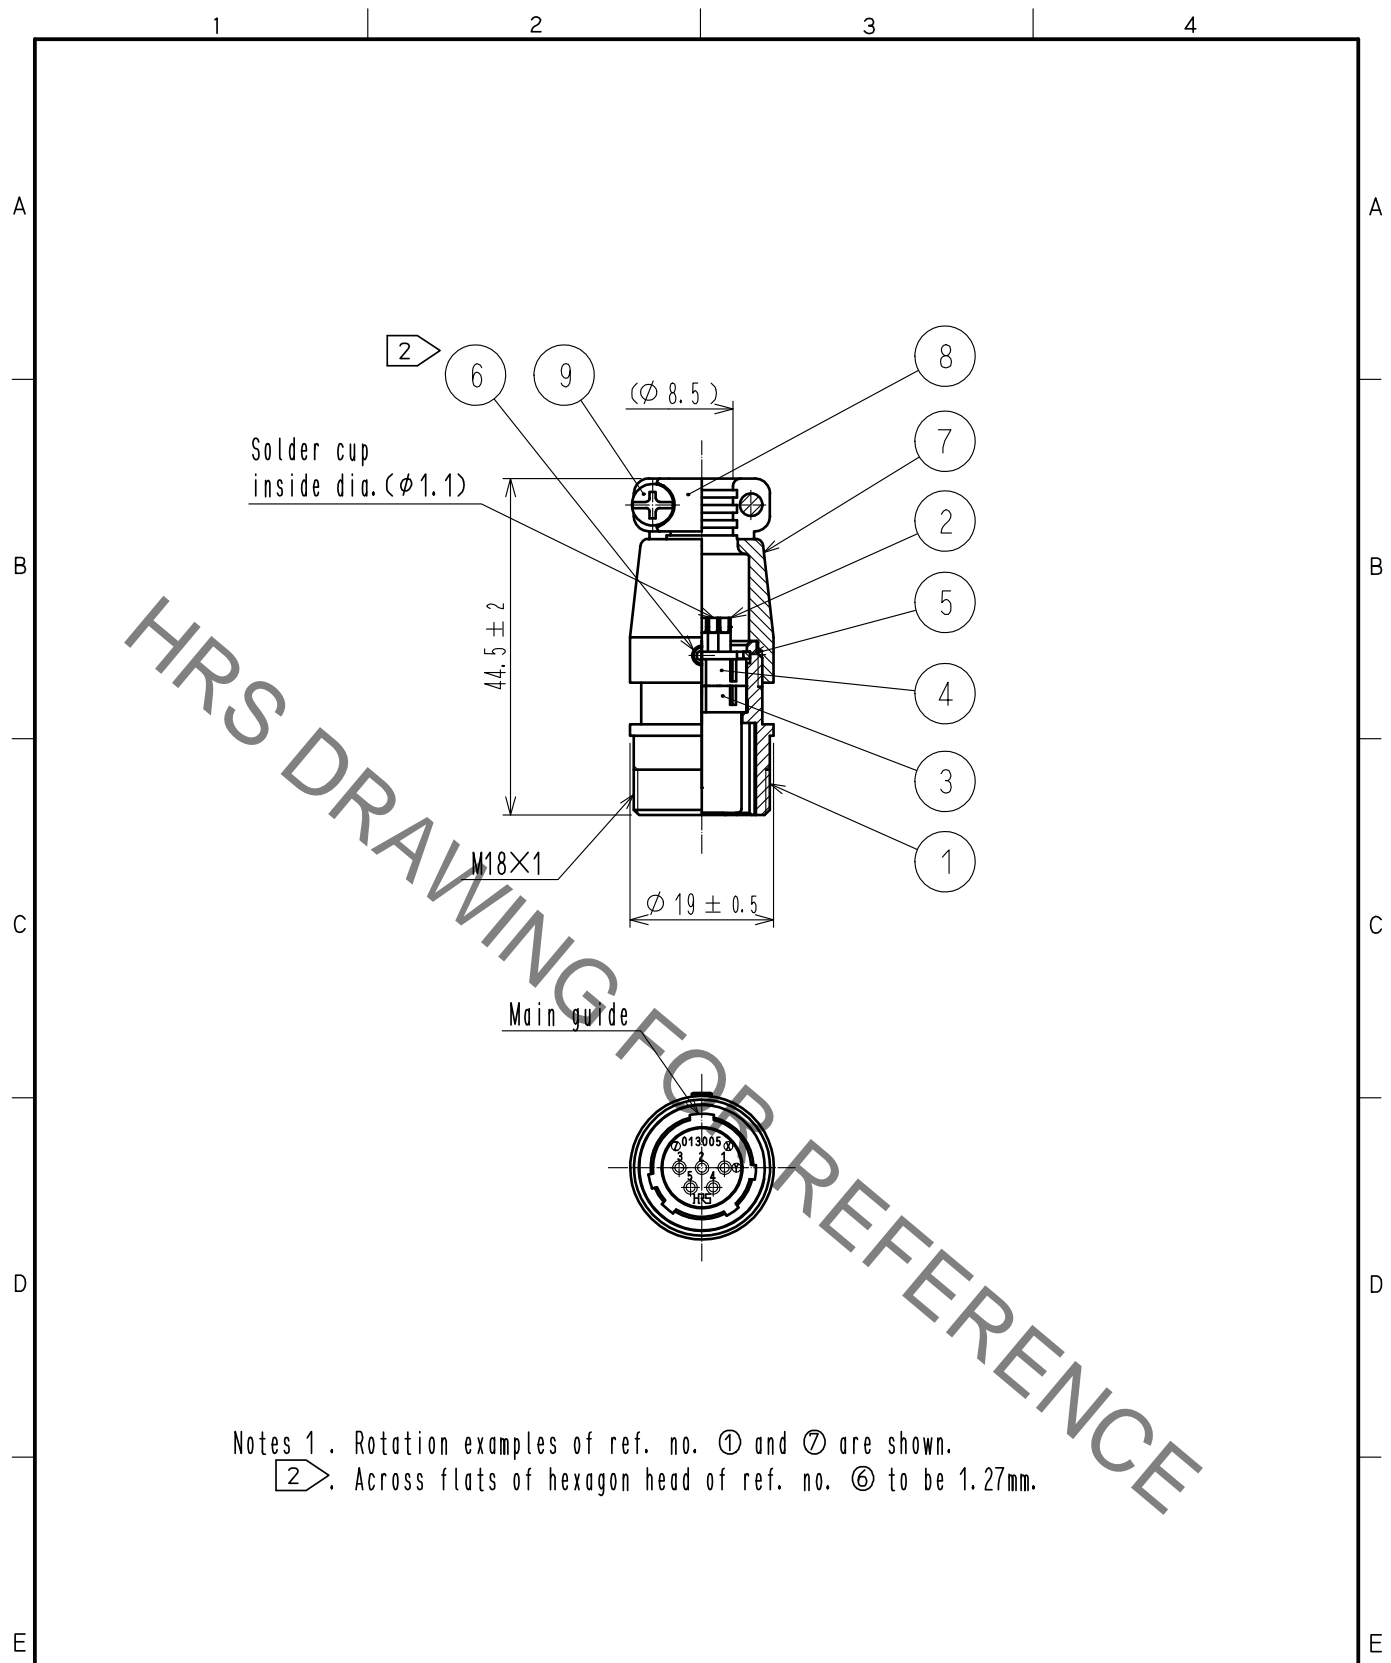

Notes 1. Rotation examples of ref. no. ① and ⑦ are shown.  
 2. Across flats of hexagon head of ref. no. ⑥ to be 1.27mm.

NO.	MATERIAL	FINISH .	REMARKS	NO.	MATERIAL	FINISH .	REMARKS
5	Phosphor bronze	Nickel plating					
4	Phenol formaldehyde	(Black), UL94V-0		9	Brass	Nickel plating .	M3×0.5×8
3	Phenol formaldehyde	(Black), UL94V-0		8	Aluminum alloy	Matte finish nickel plated	
2	Copper alloy	Silver plating		7	Aluminum alloy	Matte finish nickel plated	
1	Aluminum alloy	Matte finish nickel plated		6	Steel	Nickel plating	Hex socket screw M2. 6×0.45×2

UNITS	SCALE	COUNT	DESCRIPTION OF REVISIONS	DESIGNED	CHECKED	DATE
mm	1 : 1	△				
<b>HRS</b> HIROSE ELECTRIC CO., LTD.			APPROVED : EJ. KUNII 16. 03. 03 CHECKED : EJ. KUNII 16. 03. 03 DESIGNED : TY. TAKAHASHI 16. 03. 03 DRAWN : TY. TAKAHASHI 16. 03. 03	DRAWING NO. EDC-025489-00-00 PART NO. JR13JK-5S CODE NO. CL114-0542-4-00	△ 1/1	