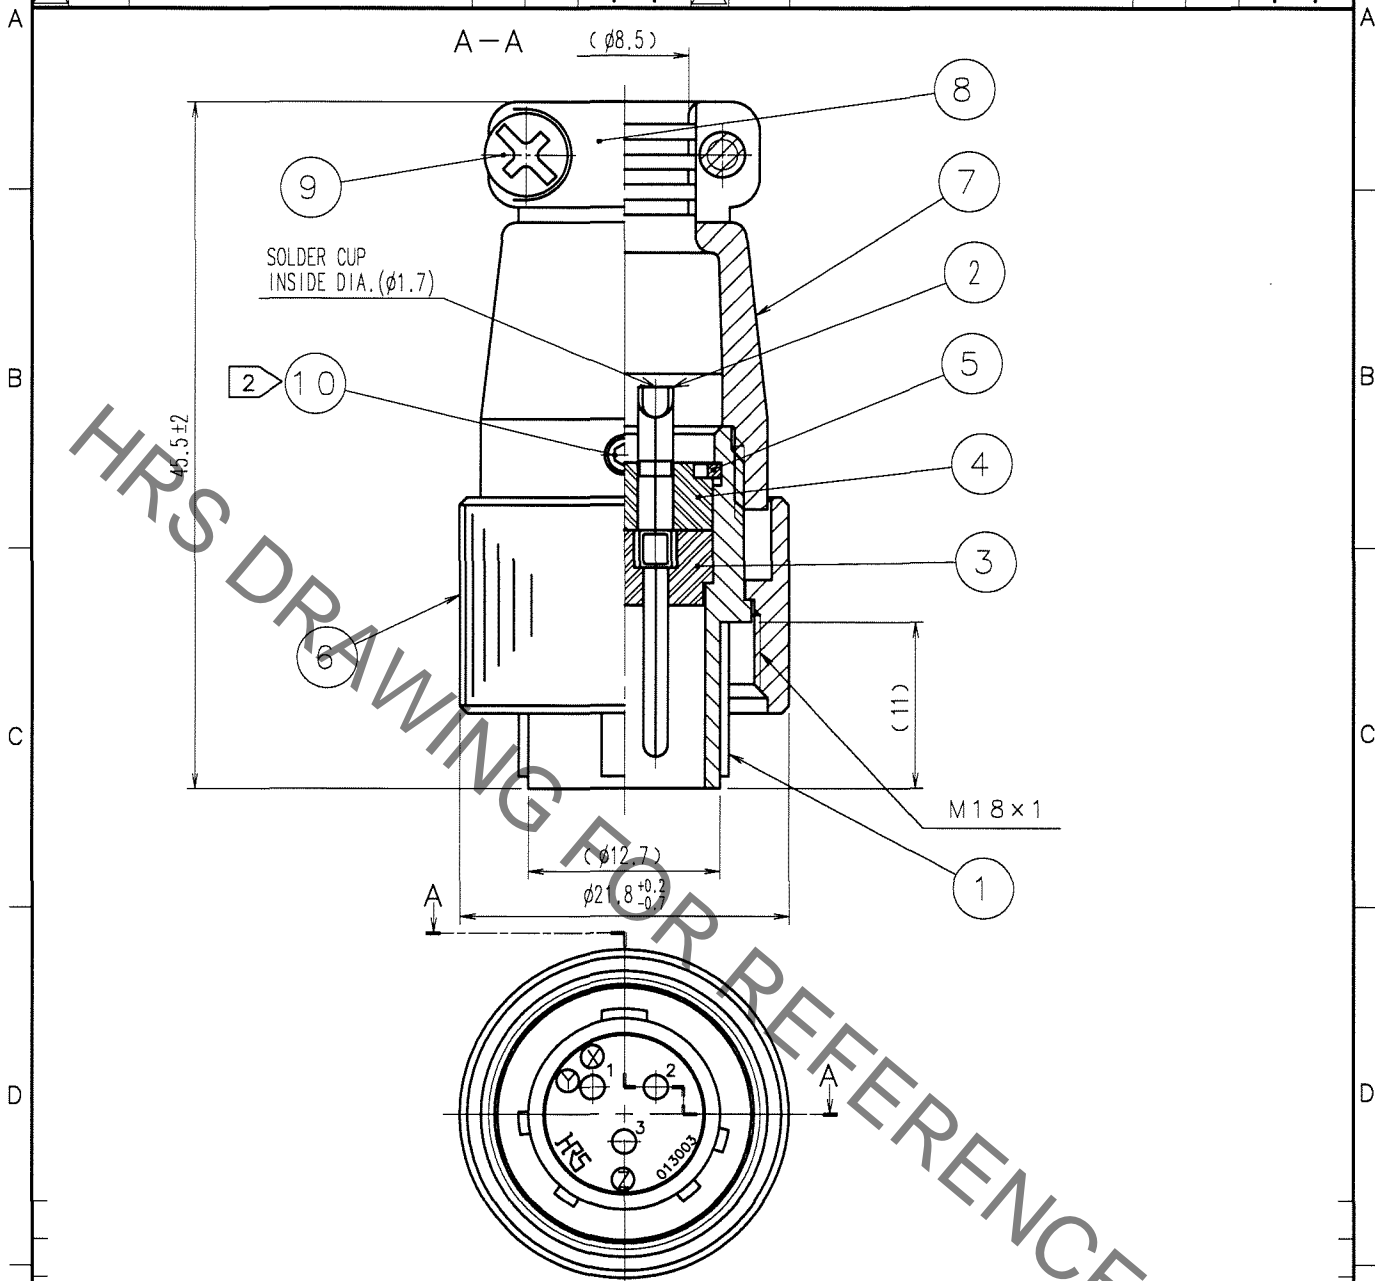

1		2		3		4			
COUNT	DESCRIPTION OF REVISIONS	BY	CHKD	DATE	COUNT	DESCRIPTION OF REVISIONS	BY	CHKD	DATE
△					△				
△					△				
△					△				

NOTES 1. ROTATION EXAMPLES OF REF.NO. ① AND ⑦ ARE SHOWN.
 ② ACROSS FLATS OF HEXAGON HEAD OF REF.NO. ⑩ TO BE 1.27mm.

TO
R

 SCALE 2 : 1 UNITS mm	DRAWING NO. EDC4-024127-71 HIROSE ELECTRIC CO., LTD.	PART NO. JR13PK-3P(71) CODE NO. CL114-0501-7-71	1 1
-----------------------------------	------------------------------------------------------------	----------------------------------------------------------	--------