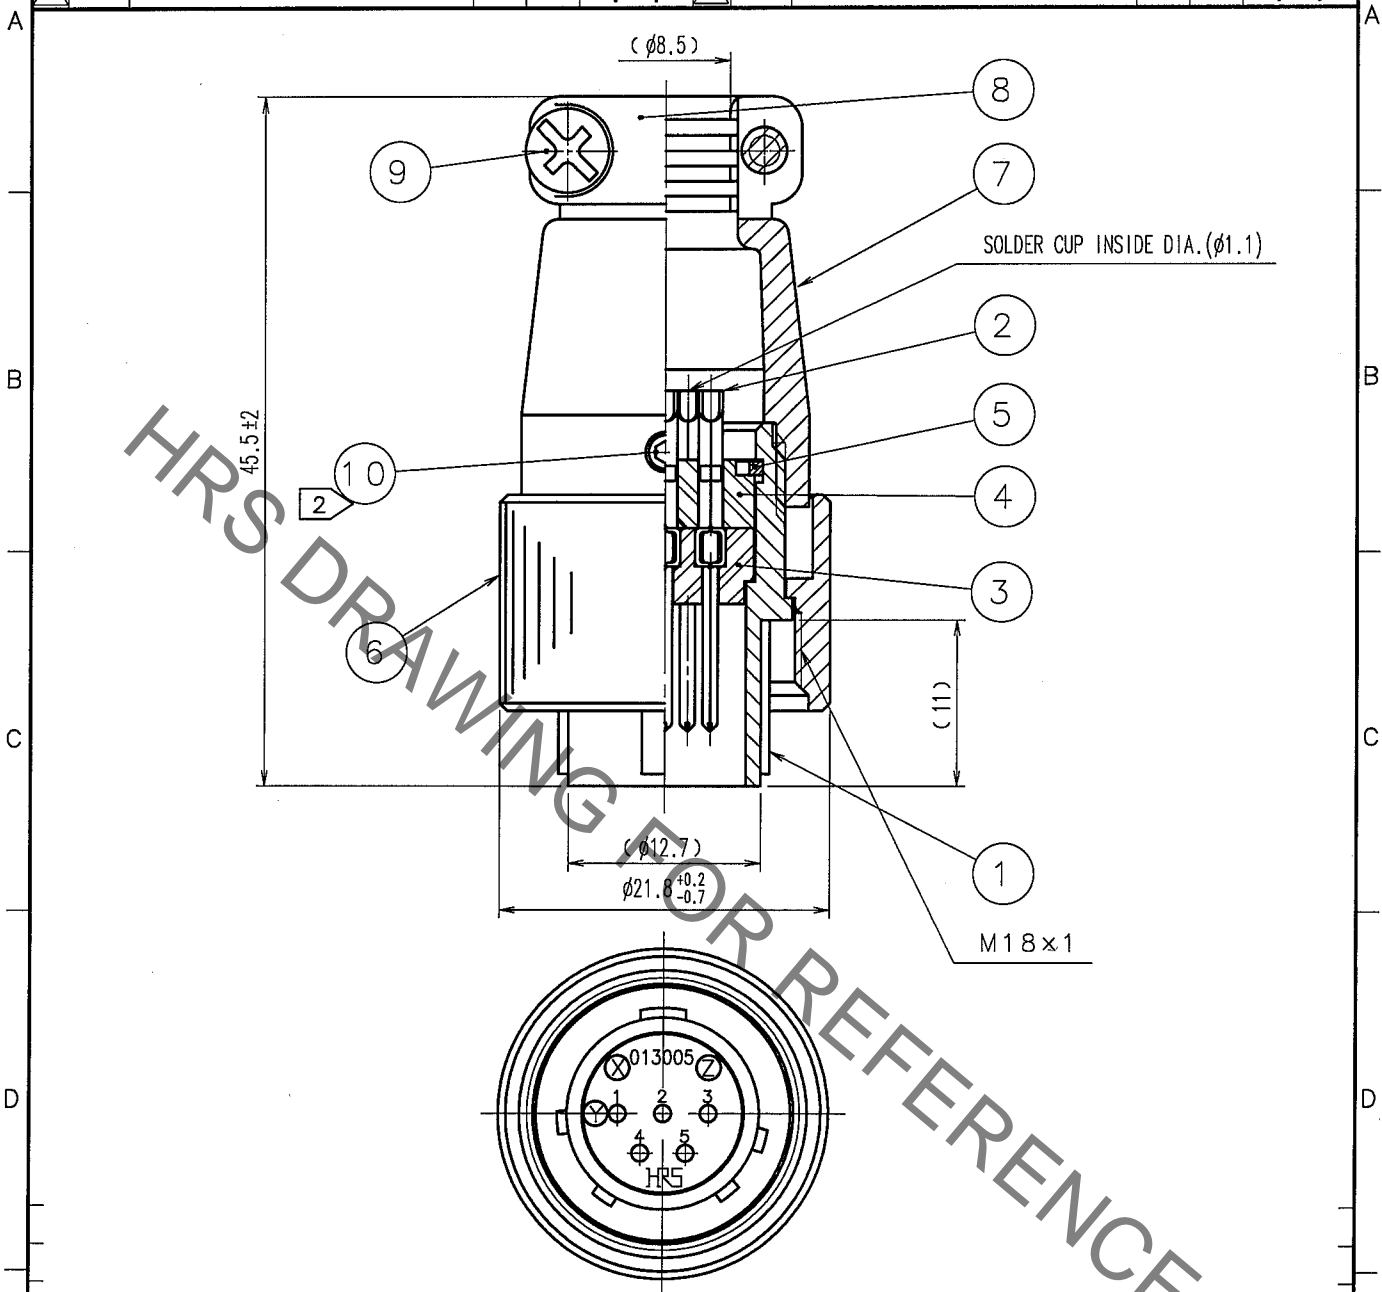

1					2					3					4				
COUNT	DESCRIPTION OF REVISIONS				BY	CHKD	DATE	COUNT	DESCRIPTION OF REVISIONS				BY	CHKD	DATE				
△							..	△							..				
△							..	△							..				
△							..	△							..				

NOTES 1. ROTATION EXAMPLES OF REF. NO. ① AND ⑦ ARE SHOWN.
 ② ACROSS FLATS OF HEXAGON HEAD OF REF. NO. ⑩ TO BE 1.27mm.

CODE NO. (OLD)	DRAWN	DESIGNED	CHECKED	APPROVED	RELEASED
	M. Hamano	H. Nagano	E. Kunii	M. Sato	
	05.8.26	05.08.26	05.08.30	05.08.30	

 SCALE 2 : 1 UNITS mm	DRAWING NO. EDC4-024128-71	PART NO. JR13PK-5P(71)
	 HIROSE ELECTRIC CO., LTD.	CODE NO. CL114-0502-0-71