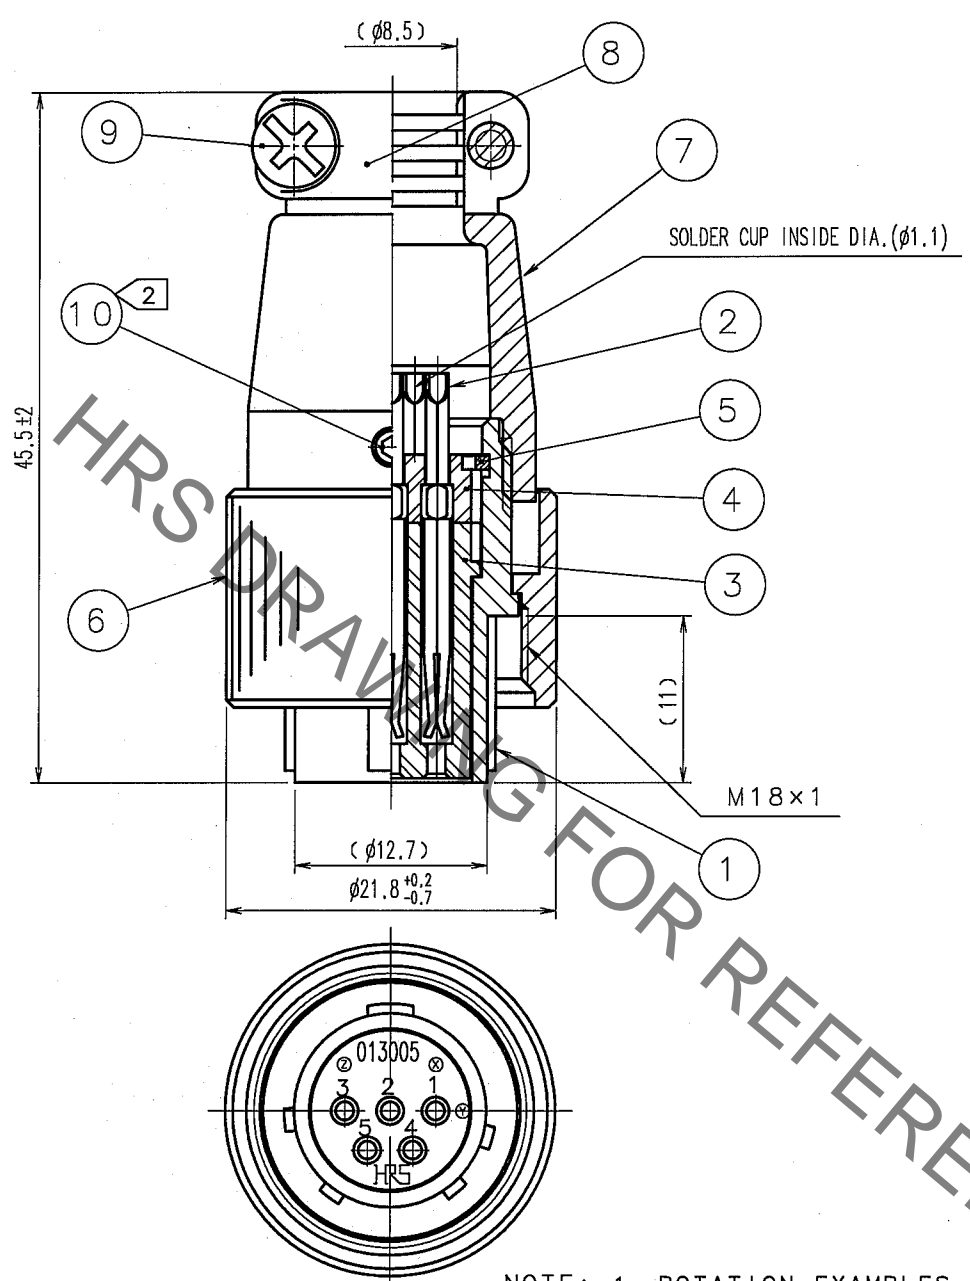

1					2					3					4				
COUNT	DESCRIPTION OF REVISIONS				BY	CHKD	DATE	COUNT	DESCRIPTION OF REVISIONS				BY	CHKD	DATE				
△							..	△							..				
△							..	△							..				
△							..	△							..				

NOTE: 1 ROTATION EXAMPLES OF REF. NO. ① AND NO. ⑦ ARE SHOWN.
② ACROSS FLATS OF HEXAGON SOCKET OF REF. NO. ⑩: 1.27

CODE NO. (OLD)	DRAWN	DESIGNED	CHECKED	APPROVED	RELEASED
	M. Iijima	H. Nagano	E. Kunii	M. Sato	
	05.8.26	05.08.26	05.08.30	05.08.30	

 SCALE 2 : 1 UNITS mm	DRAWING NO.	PART NO.
	EDC4-024136-71	JR13PK-5S(71)
 HIROSE ELECTRIC CO., LTD.	CODE NO.	1/1
	CL114-0510-8-71	