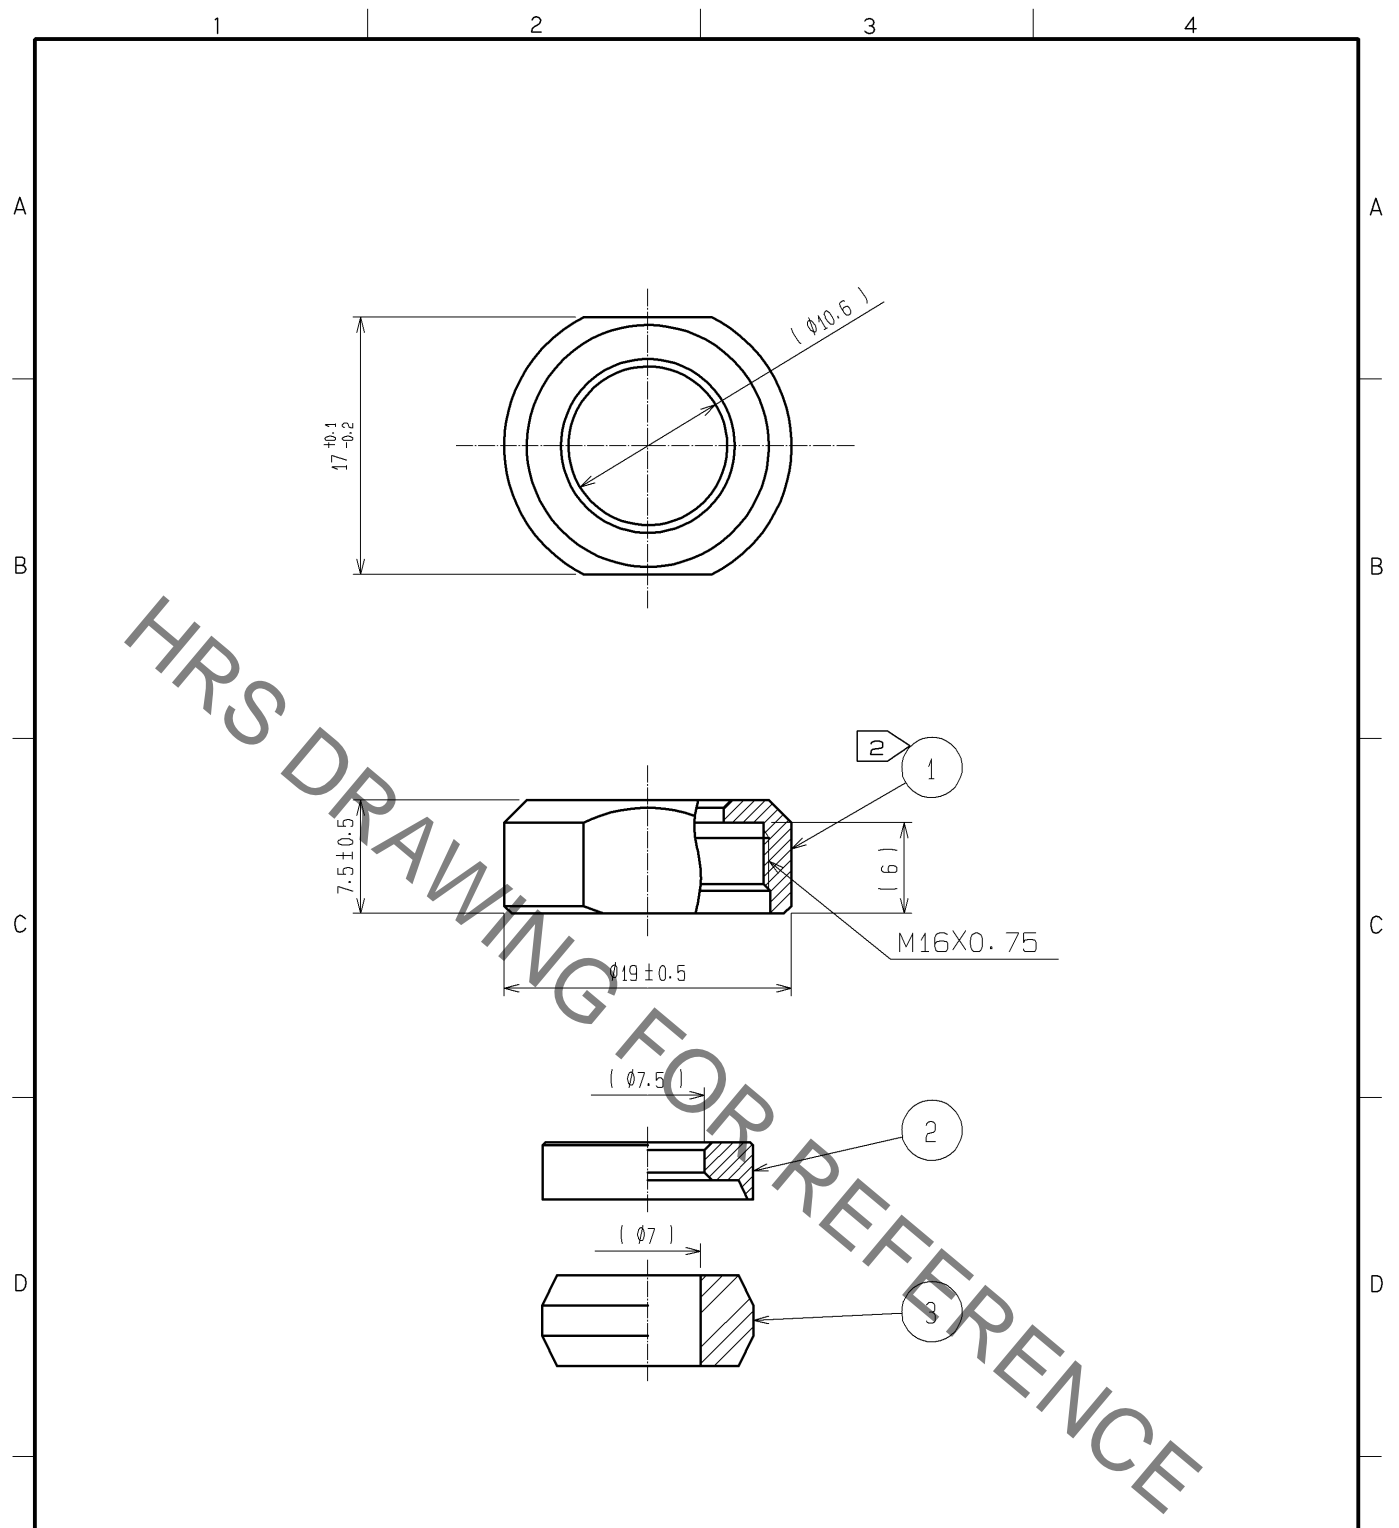

HRS DRAWING FOR REFERENCE

NOTES ① THIS PRODUCT IS DELIVERED DISASSEMBLED.  
 ② THE RECOMMENDED CLAMP TRQUE OF REF. ① TO BE 2 TO 2.5N·m  
 LOCTITE 271, HENKEL JAPAN OR EQUIVALENT IS RECOMMENDED TO PREVENT  
 REF. NO. ① FROM LOOSENING.

2	BRASS	NICKEL PLATING					
1	BRASS	CHROME PLATING	3	SILICONE RUBBER (BLACK)			
NO.	MATERIAL	FINISH . REMARKS	NO.	MATERIAL . FINISH . REMARKS			
UNITS mm		SCALE 2 : 1	COUNT 	DESCRIPTION OF REVISIONS	DESIGNED	CHECKED	DATE
<b>HRS</b> HIROSE ELECTRIC CO., LTD.	APPROVED : EJ. KUNII	07. 06. 05	DRAWING NO. EDC4-110621-72				
	CHECKED : YH. YAMADA	07. 06. 04	PART NO. JR13WCCA-7(72)				
	DESIGNED : TY. SUZUKI	07. 06. 01	CODE NO. CL114-2072-3-72				
	DRAWN : MK. SATO	07. 05. 30					