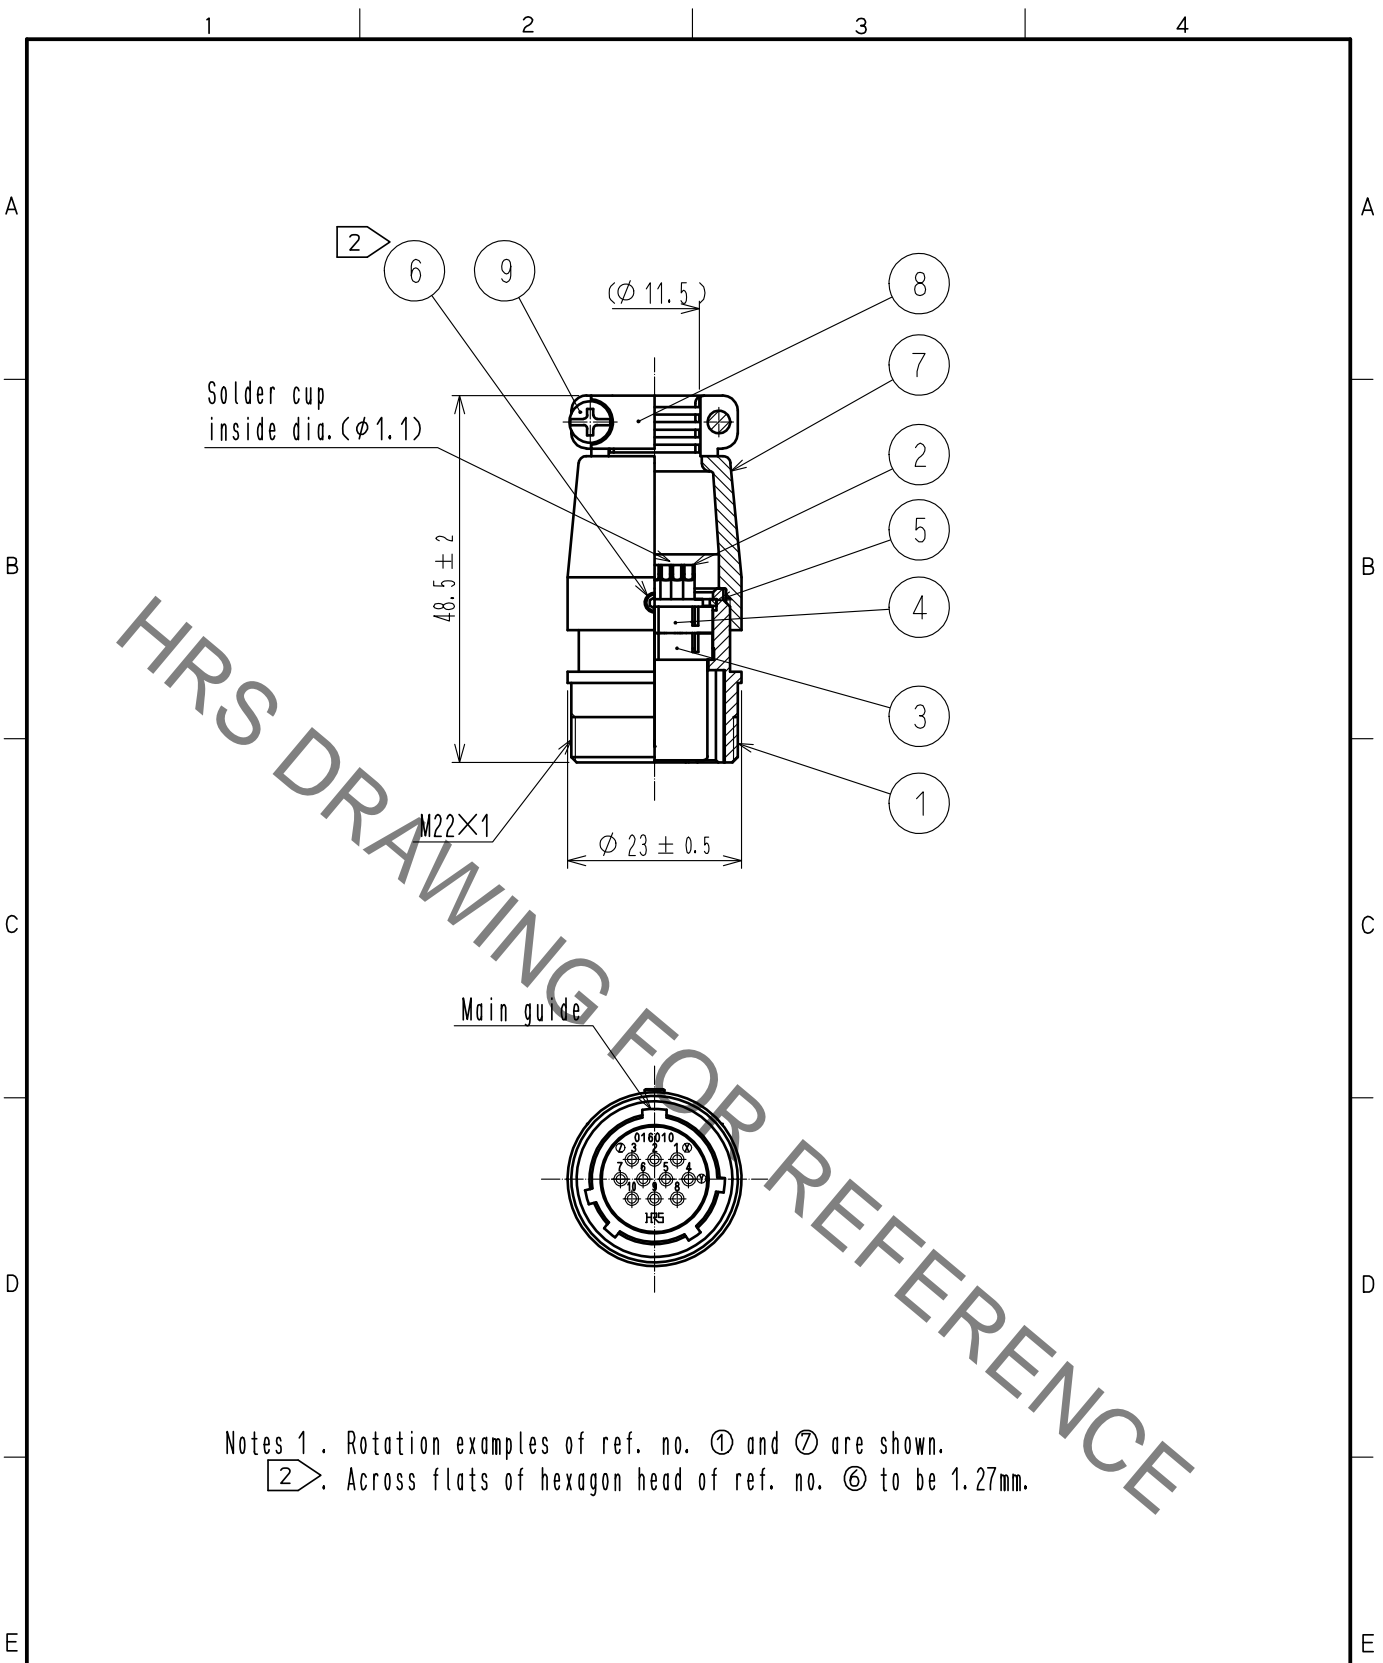

Notes 1. Rotation examples of ref. no. ① and ⑦ are shown.
 2. Across flats of hexagon head of ref. no. ⑥ to be 1.27mm.

NO.	MATERIAL	FINISH	REMARKS	NO.	MATERIAL	FINISH	REMARKS
5	Phosphor bronze	Nickel plating					
4	Phenol formaldehyde	(Black), UL94V-0		9	Brass	Nickel plating	M3×0.5×8
3	Phenol formaldehyde	(Black), UL94V-0		8	Aluminum alloy	Matte finish nickel plated	
2	Copper alloy	Silver plating		7	Aluminum alloy	Matte finish nickel plated	
1	Aluminum alloy	Matte finish nickel plated		6	Steel	Nickel plating	Hex socket screw M2.6×0.45×2

UNITS mm		SCALE 1 : 1	COUNT 	DESCRIPTION OF REVISIONS	DESIGNED	CHECKED	DATE
HIROSE ELECTRIC CO., LTD.				APPROVED : EJ. KUNII 16.03.03 CHECKED : EJ. KUNII 16.03.03 DESIGNED : TY. TAKAHASHI 16.03.03 DRAWN : TY. TAKAHASHI 16.03.03	DRAWING NO. EDC-025491-00-00 PART NO. JR16JK-10S CODE NO. CL114-0544-0-00	1/1	