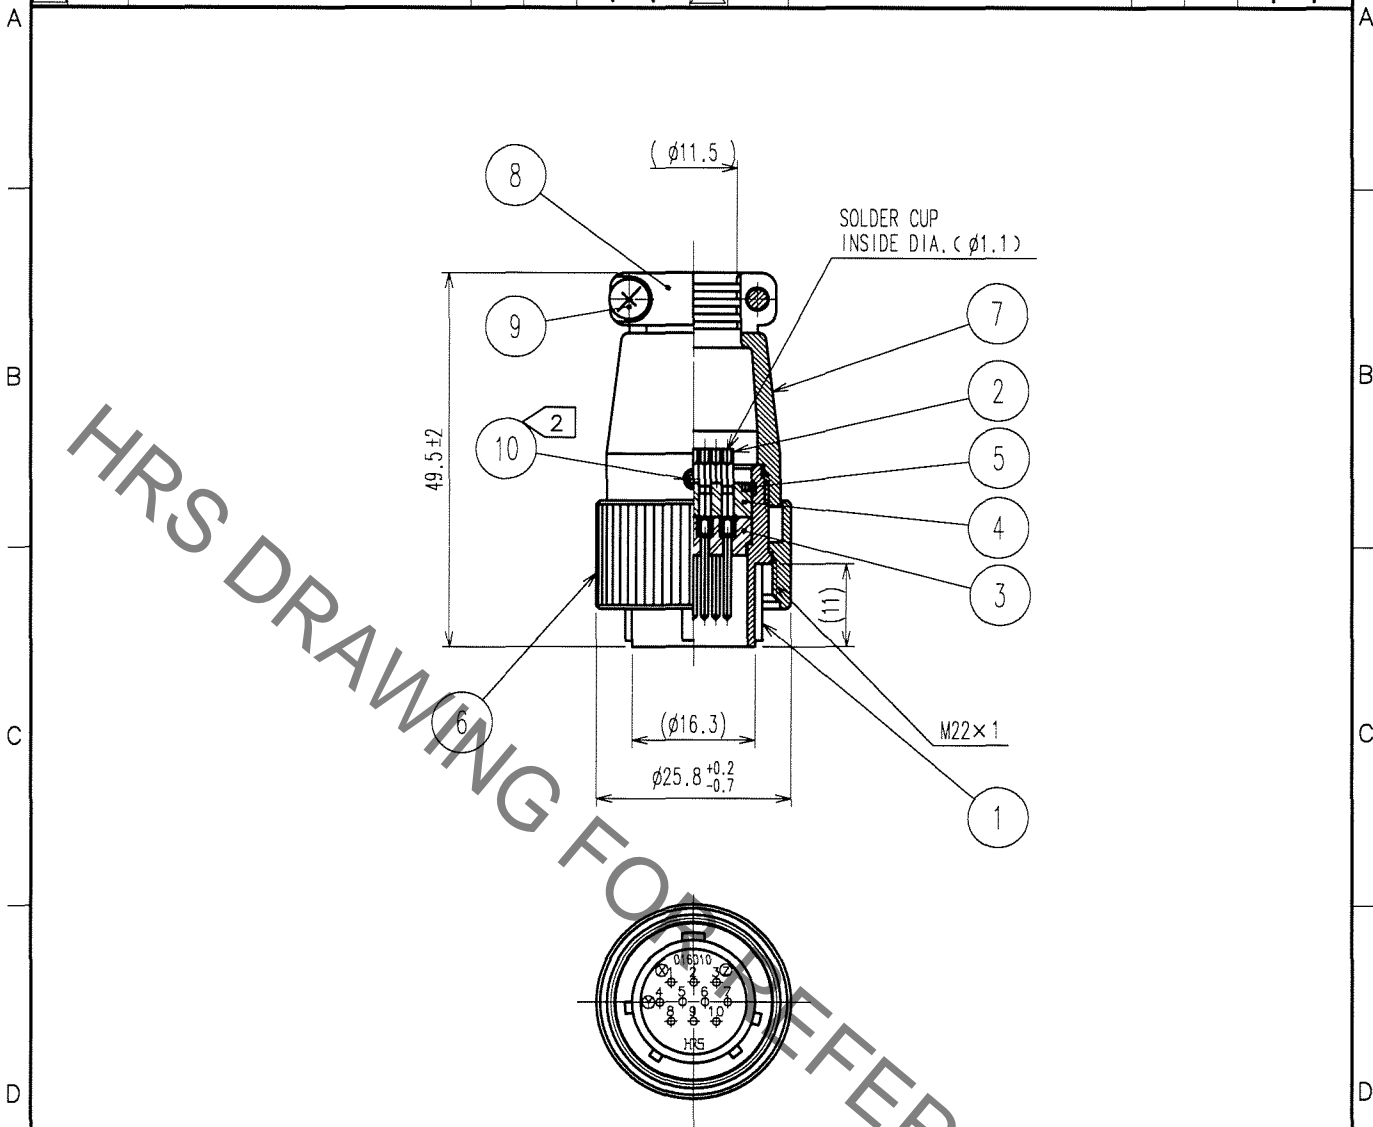

1	2	3	4						
COUNT	DESCRIPTION OF REVISIONS	BY	CHKD	DATE	COUNT	DESCRIPTION OF REVISIONS	BY	CHKD	DATE
△					△				
△					△				
△					△				

NOTES 1. ROTATION EXAMPLES OF REF.NO. ① AND ⑦ ARE SHOWN.  
 ② ACROSS FLATS OF HEAGON HEAD OF REF.NO. ⑩ TO BE 1.27mm.

CODE NO. (OLD)	DRAWN	DESIGNED	CHECKED	APPROVED	RELEASED
	<i>J. Nozue</i>	<i>E. Kurii</i>		<i>M. Sato</i>	
	'06.3.26	'06.03.26		'06.03.27	

SCALE	DRAWING NO.	PART NO.
1 : 1	EDC4-024130-71	JR16PK-10P(71)
UNITS	CODE NO.	
mm	CL114-0504-5-71	