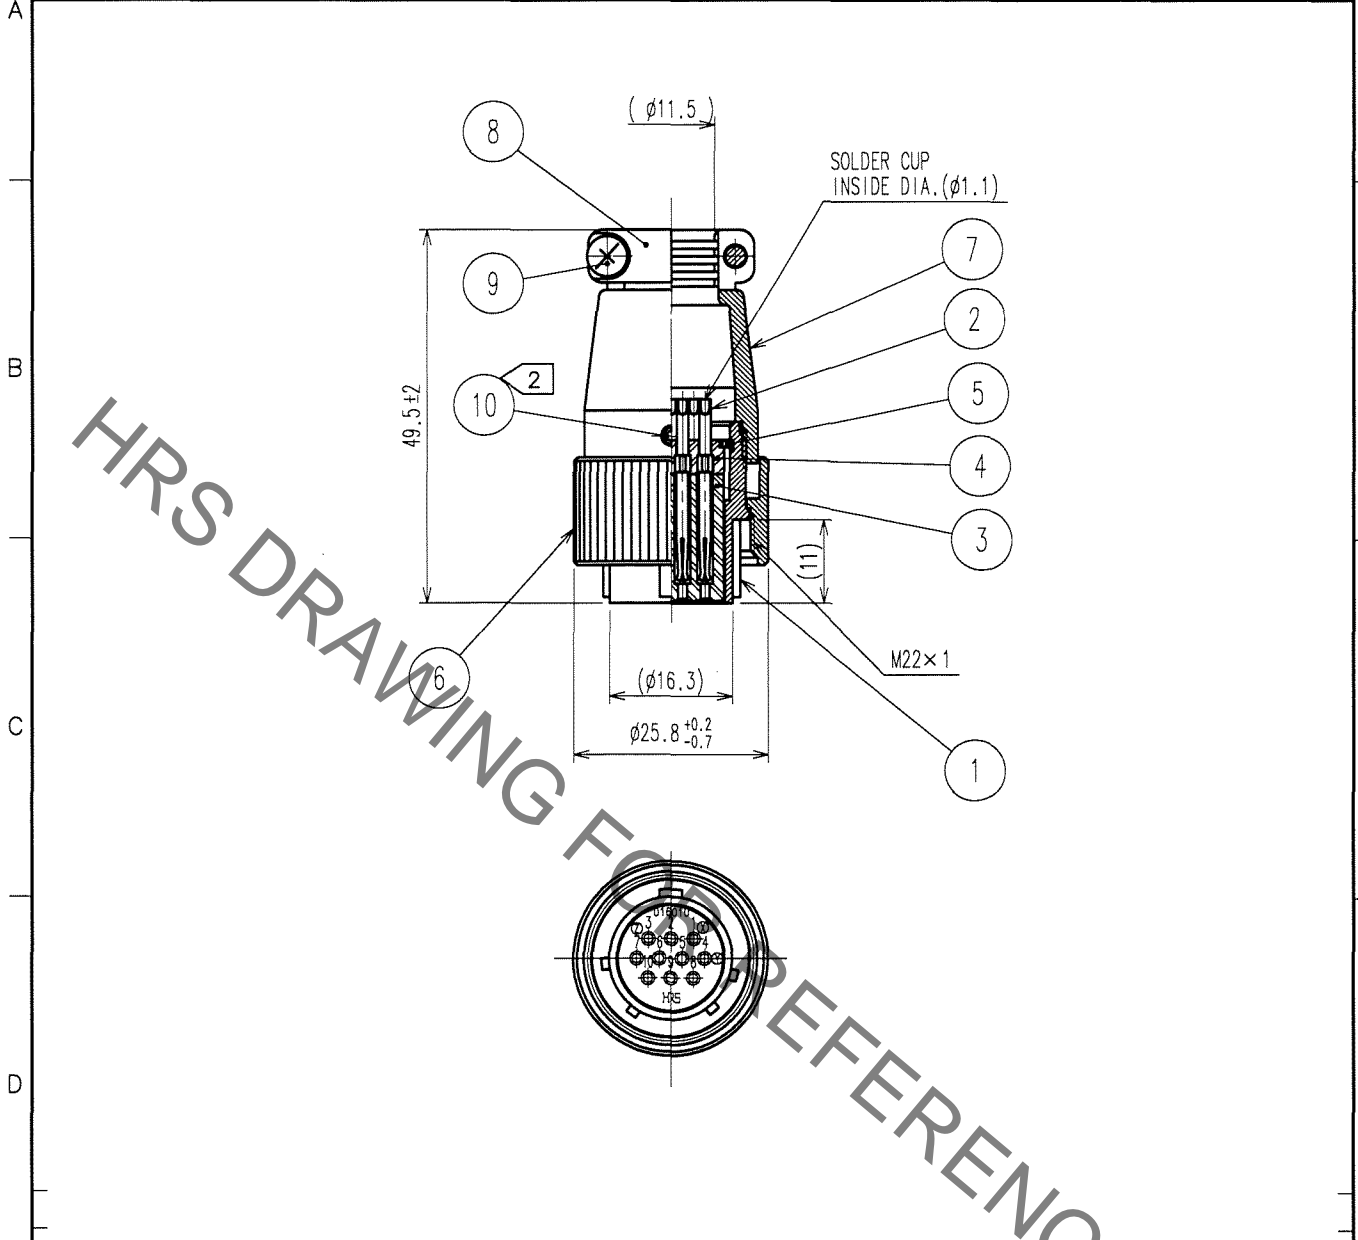

HRS DRAWING FOR REFERENCE

NOTES 1. ROTATION EXAMPLES OF REF.NO. ① AND ⑦ ARE SHOWN.  
② ACROSS FLATS OF HEAGON HEAD OF REF.NO. ⑩ TO BE 1.27mm.

5	PHOSPHOR BRONZE	NICKEL PLATING	10	STEEL	NICKEL PLATING, HEX SOCKET SET SCREW M2.6×0.45×2
4	PHENOL FORMALDEHYDE	(BLACK) UL94V-0	9	BRASS	NICKEL PLATING M3×0.5×8
3	PHENOL FORMALDEHYDE	(BLACK) UL94V-0	8	ALUMINUM ALLOY	MATTE FINISH NICKEL PLATED
2	COPPER ALLOY	SILVER PLATING, 2μm min	7	ALUMINUM ALLOY	MATTE FINISH NICKEL PLATED
1	ALUMINUM ALLOY	MATTE FINISH NICKEL PLATED	6	ALUMINUM ALLOY	MATTE FINISH NICKEL PLATED
NO.	MATERIAL	FINISH, REMARKS	NO.	MATERIAL	FINISH, REMARKS

CODE NO. (OLD)	DRAWN	DESIGNED	CHECKED	APPROVED	RELEASED
	J. Horii	E. Kumai		M. Sato	
	'06.3.24	'06.03.26		'06.03.27	

 SCALE 1 : 1 UNITS mm	DRAWING NO. EDC4-024138-71	PART NO. JR16PK-10S(71)	CODE NO. CL114-0512-3-71	1 1
-----------------------------------	-------------------------------	----------------------------	-----------------------------	--------